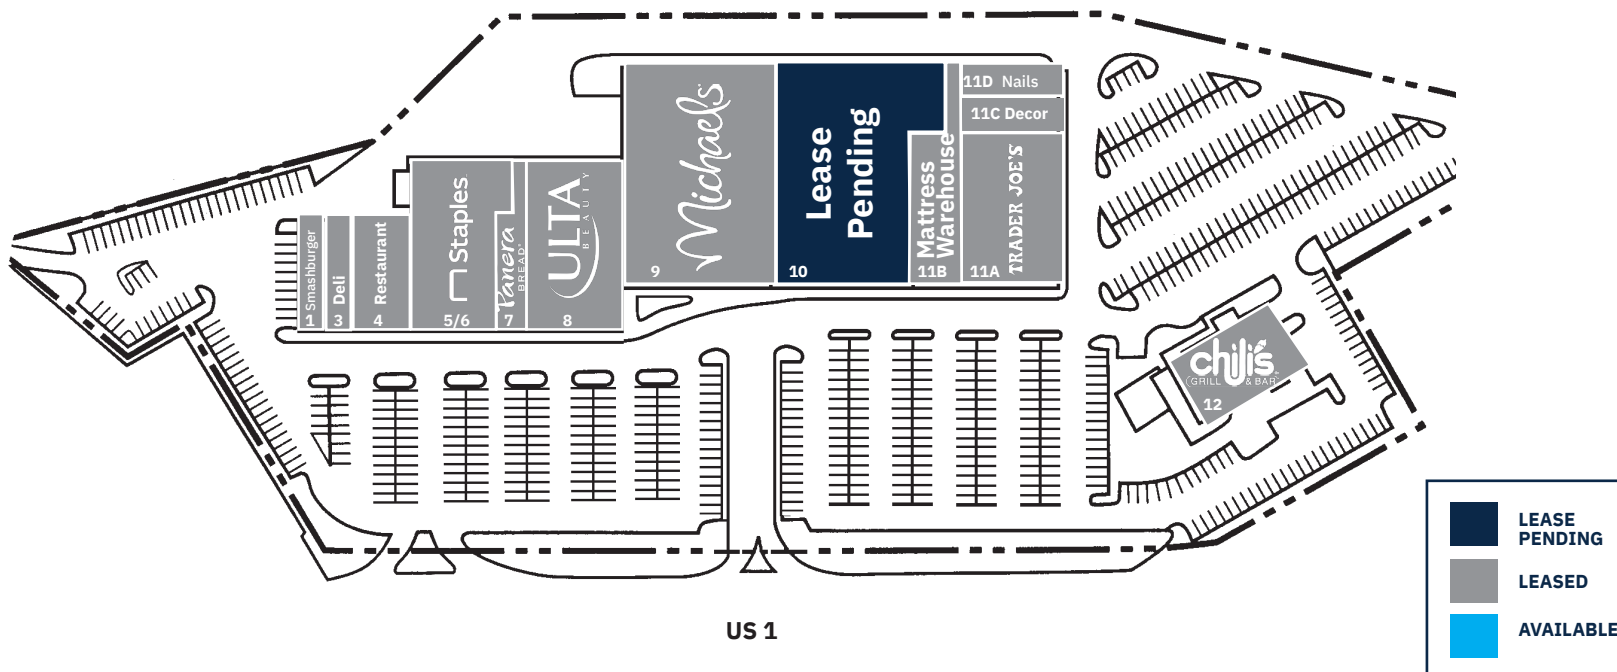

North Village Shopping Center

869 US 1 | NORTH BRUNSWICK, NJ 08902

SITE PLAN

TENANT ROSTER

1/2	Smashburger	3,007 SF	10	Lease Pending	31,841 SF
3	Deli	1,600 SF	11A	Trader Joe's	13,253 SF
4	Wu's Shanghai Dumpling House	3,413 SF	11B	Mattress Warehouse	6,998 SF
5/6	Staples	14,249 SF	11C	Ziabee Home Décor	1,594 SF
7	Panera Bread	5,114 SF	11D	Lux Nails	1,704 SF
8	Ulta Beauty	10,593 SF	12	Chili's	5,910 SF
9	Michaels	24,394 SF			