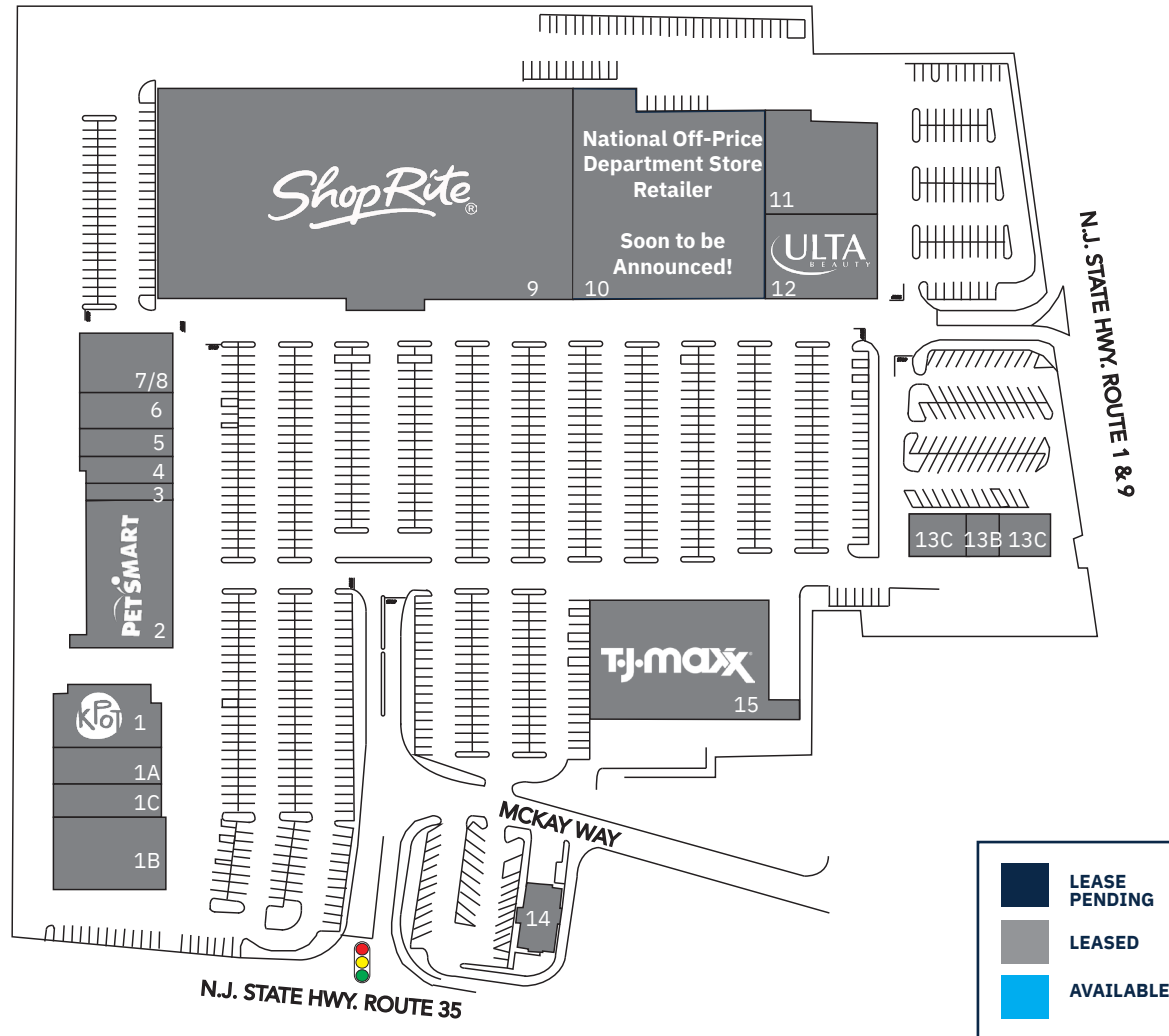

St. Georges Crossing

855 ST. GEORGES AVENUE | WOODBRIDGE, NJ 07095

SITE PLAN

TENANT ROSTER

		SF
1	KPOT Korean BBQ and Hot Pot <i>Opening Soon!</i>	12,290
1A	European Wax Center	2,641
1B	AutoZone	7,790
1C	Verizon	2,781
2	Petsmart	17,981
3	Duds n' Suds	2,500
4	Nothing Bundt Cakes <i>Opening Soon!</i>	1,500
5	Dental Center	2,000
6	Visionworks	2,500
7/8	House of Wine & Liquor	5,500
9	ShopRite	93,472
10	Off-price department store <i>Opening Soon!</i>	38,459
11	West Marine	14,650
12	Ulta Beauty	10,260
13A	Comcast Xfinity	4,000
13B	Jersey Mike's	1,254
13C	Popeye's	2,470
14	Taco Bell	2,304
15	T.J. Maxx	23,826