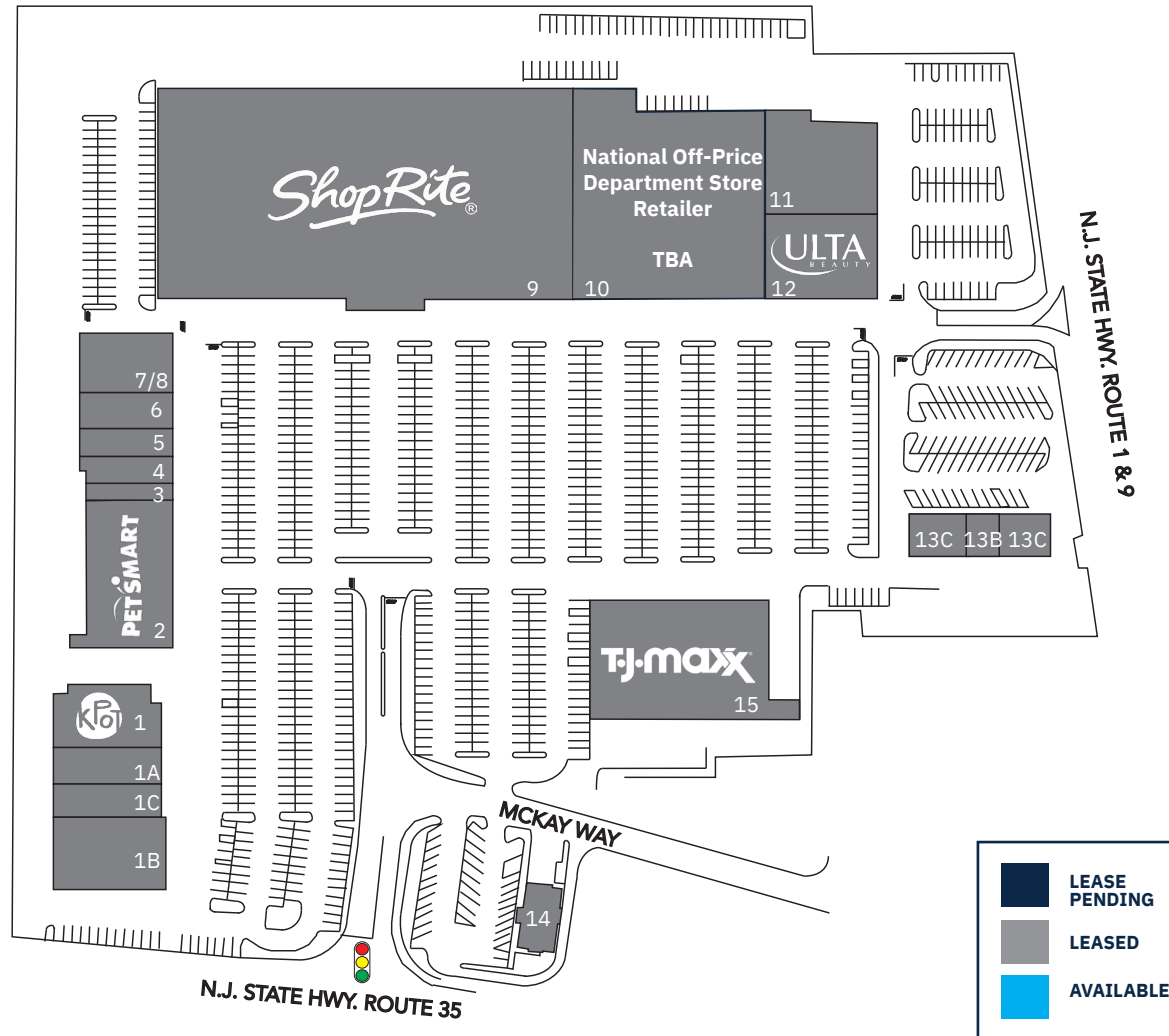

St. Georges Crossing

855 ST. GEORGES AVENUE | WOODBRIDGE, NJ 07095

SITE PLAN

TENANT ROSTER

		SF
1	KPOT Korean BBQ and Hot Pot	12,290
1A	European Wax Center	2,641
1B	AutoZone	7,790
1C	Verizon	2,781
2	Petsmart	17,981
3	Duds n' Suds	2,500
4	Nothing Bundt Cakes	1,500
5	Dental Center	2,000
6	Visionworks	2,500
7/8	House of Wine & Liquor	5,500
9	ShopRite	93,472
10	Off-price department store <i>Opening Soon!</i>	38,459
11	West Marine	14,650
12	Ulta Beauty	10,260
13A	Comcast Xfinity	4,000
13B	Jersey Mike's	1,254
13C	Popeye's	2,470
14	Taco Bell	2,304
15	T.J. Maxx	23,826