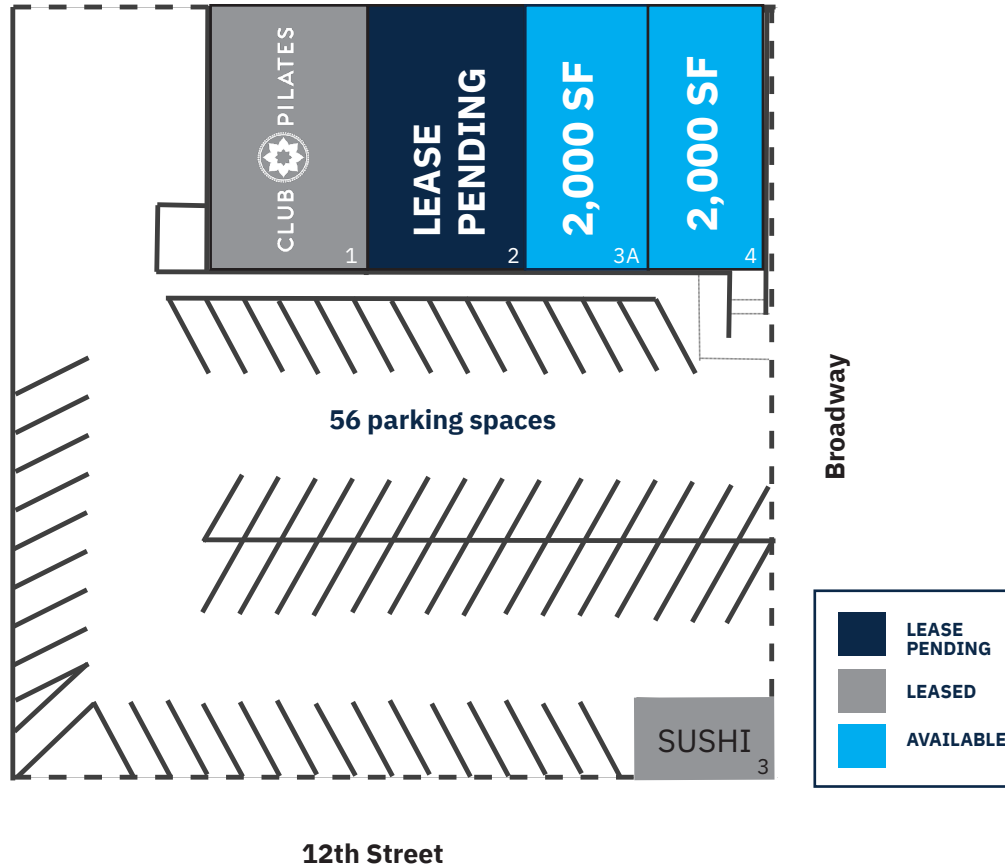

Broadway Plaza

280 BROADWAY | BAYONNE, NJ 07002

SITE PLAN

TENANT ROSTER

		SF
1	Club Pilates coming soon!	3,000
2	Lease Pending	3,000
3	Sushi Restaurant	994
3A	Available	2,000
4	Available (outdoor seating)	2,000

can be combined