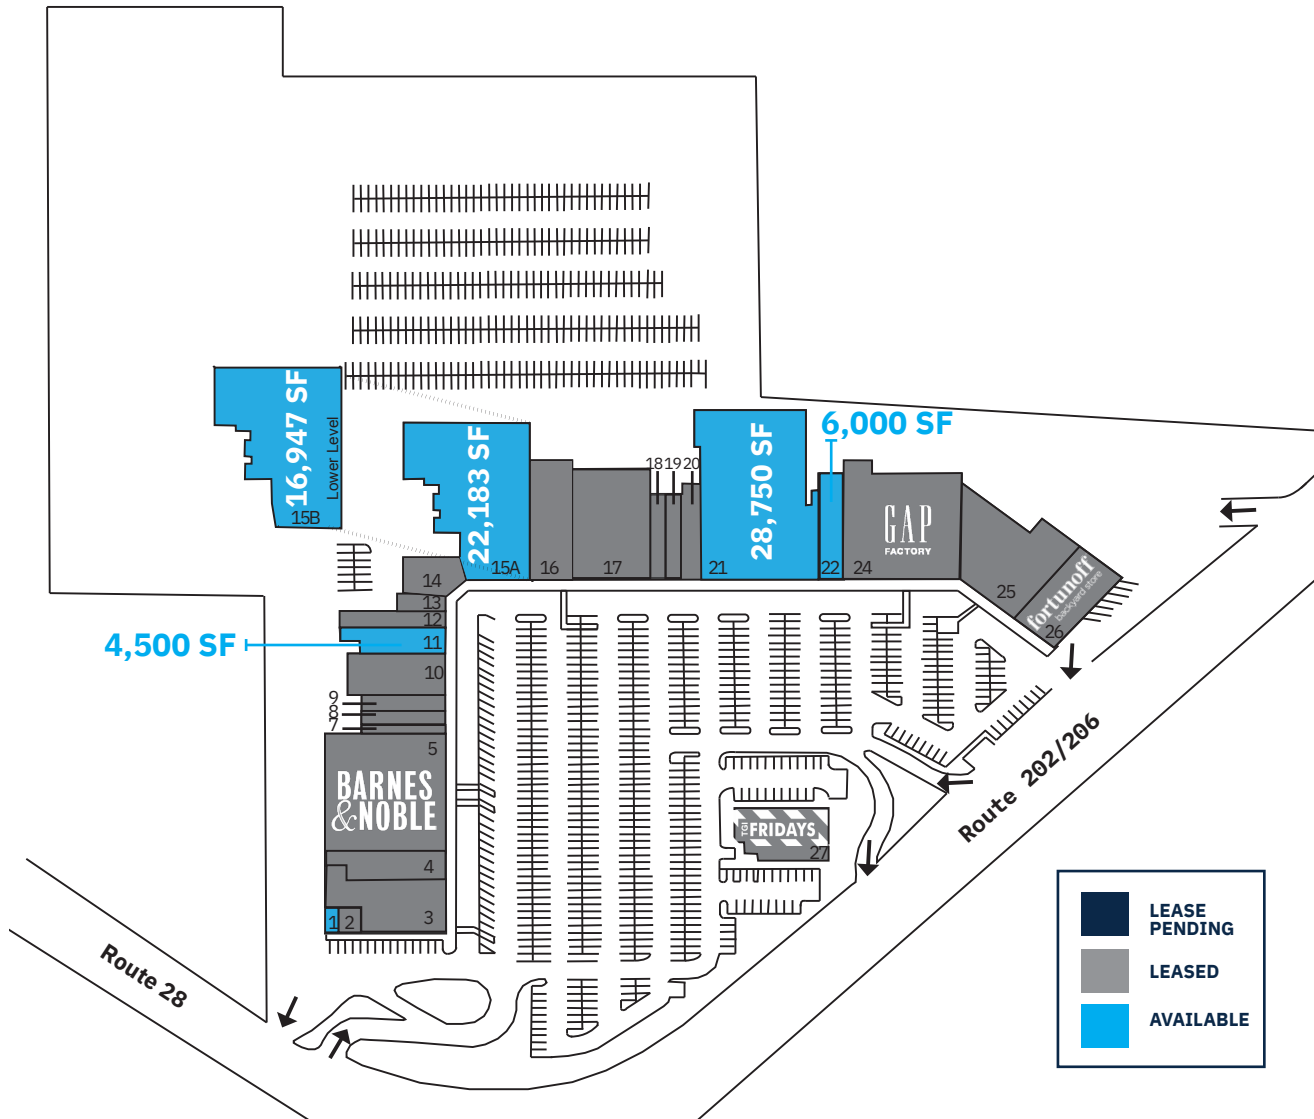

Somerset Shopping Center

365 US 206 | BRIDGEWATER, NJ 08807

SITE PLAN

TENANT ROSTER

		SF
1	Available	508
2	Pizza	1,015
3	Liquor Cave <i>Opening Soon!</i>	7,442
4	Men's Wearhouse	5,169
5/6	Barnes & Noble	24,208
7	Deli	1,500
8	Thai Restaurant	2,000
9	Pearl Vision	2,000
10	Norman's Hallmark	6,038
11	Available	4,500
12	Puppy Supply Store	2,500
13	Optimum	1,100
14	Fred Astaire Dance Studio <i>Opening Soon!</i>	3,403
15A	Available - former Modell's	22,183
15B	Available (lower level) - former fitness tenant	16,947
16	Eastern Mountain Sports	8,000
17	Available - former Rite Aid	14,175
18	Hair Salon	2,160
19	Italian Deli	2,280
20	Hand & Stone Spa	2,990
21	Available - former CTS	28,750
22/23	Available - former Lane Bryant	6,000
24	Gap Factory	20,668
25	Strand Salon Studios <i>Opening Soon!</i>	12,124
26	Fortunoff Backyard Store	9,354
27	TGI Friday's	7,220