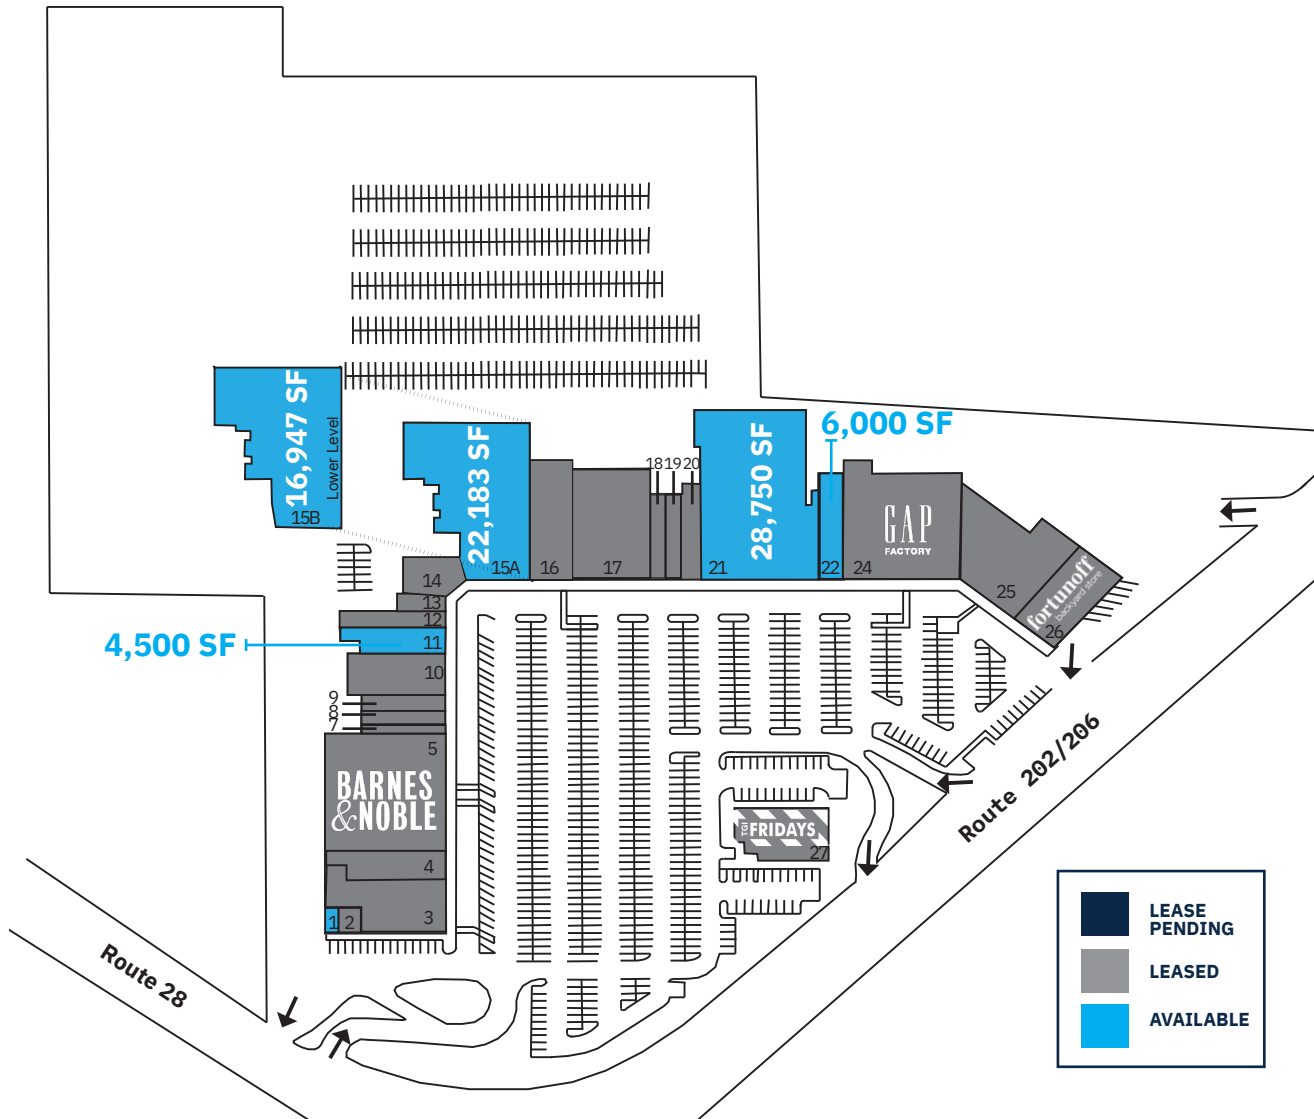

Somerset Shopping Center

365 US 206 | BRIDGEWATER, NJ 08807

SITE PLAN

TENANT ROSTER

		SF
1	Available	508
2	Pizza	1,015
3	Liquor Cave	7,442
4	Men's Wearhouse	5,169
5/6	Barnes & Noble	24,208
7	Deli	1,500
8	Thai Restaurant	2,000
9	Pearl Vision	2,000
10	Norman's Hallmark	6,038
11	Available	4,500
12	Puppy Supply Store	2,500
13	Optimum	1,100
14	Fred Astaire Dance Studio <i>Opening Soon!</i>	3,403
15A	Available - former Modell's	22,183
15B	Available (lower level) - former fitness tenant	16,947
16	Eastern Mountain Sports	8,000
17	Available - former Rite Aid	14,175
18	Hair Salon	2,160
19	Italian Deli	2,280
20	Hand & Stone Spa	2,990
21	Available - former CTS	28,750
22/23	Available - former Lane Bryant	6,000
24	Gap Factory	20,668
25	Strand Salon Studios <i>Opening Soon!</i>	12,124
26	Fortunoff Backyard Store	9,354
27	TGI Friday's	7,220