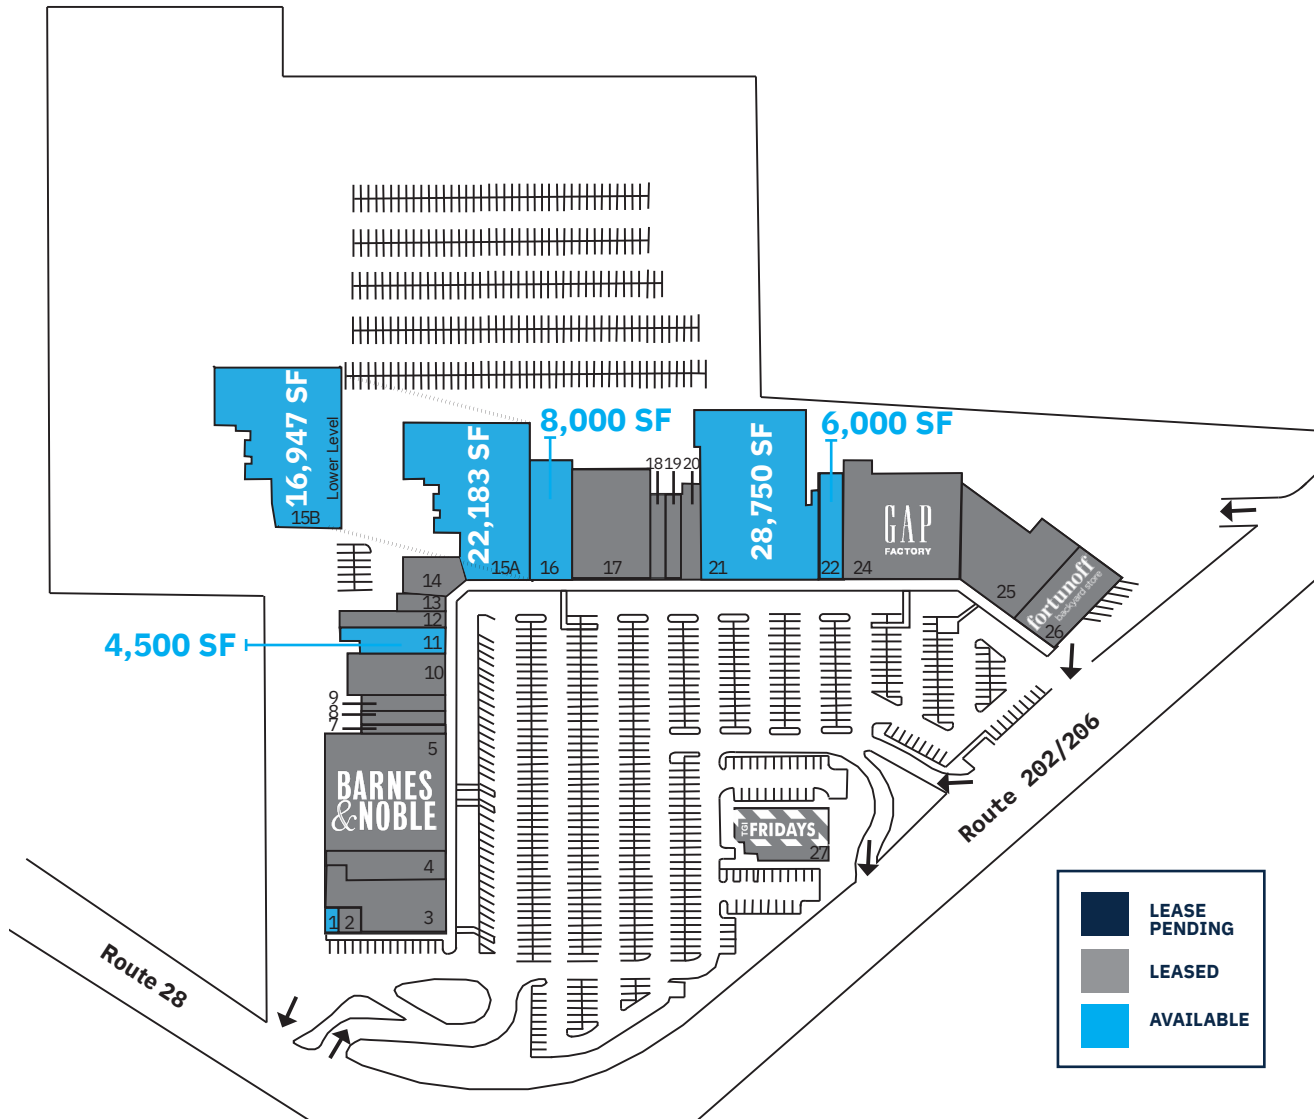

# Somerset Shopping Center

365 US 206 | BRIDGEWATER, NJ 08807

## SITE PLAN

## TENANT ROSTER

		SF
1	Available	508
2	Pizza	1,015
3	Liquor Cave	7,442
4	Men's Wearhouse	5,169
5/6	Barnes & Noble	24,208
7	Deli	1,500
8	Thai Restaurant	2,000
9	Pearl Vision	2,000
10	Norman's Hallmark	6,038
11	Available	4,500
12	Puppy Supply Store	2,500
13	Optimum	1,100
14	Fred Astaire Dance Studio <i>Opening Soon!</i>	3,403
15A	Available - former Modell's	22,183
15B	Available (lower level) - former fitness tenant	16,947
16	Available	8,000
17	Available - former Rite Aid	14,175
18	Hair Salon	2,160
19	Italian Deli	2,280
20	Hand & Stone Spa	2,990
21	Available - former CTS	28,750
22/23	Available - former Lane Bryant	6,000
24	Gap Factory	20,668
25	Strand Salon Studios <i>Opening Soon!</i>	12,124
26	Fortunoff Backyard Store	9,354
27	TGI Friday's	7,220