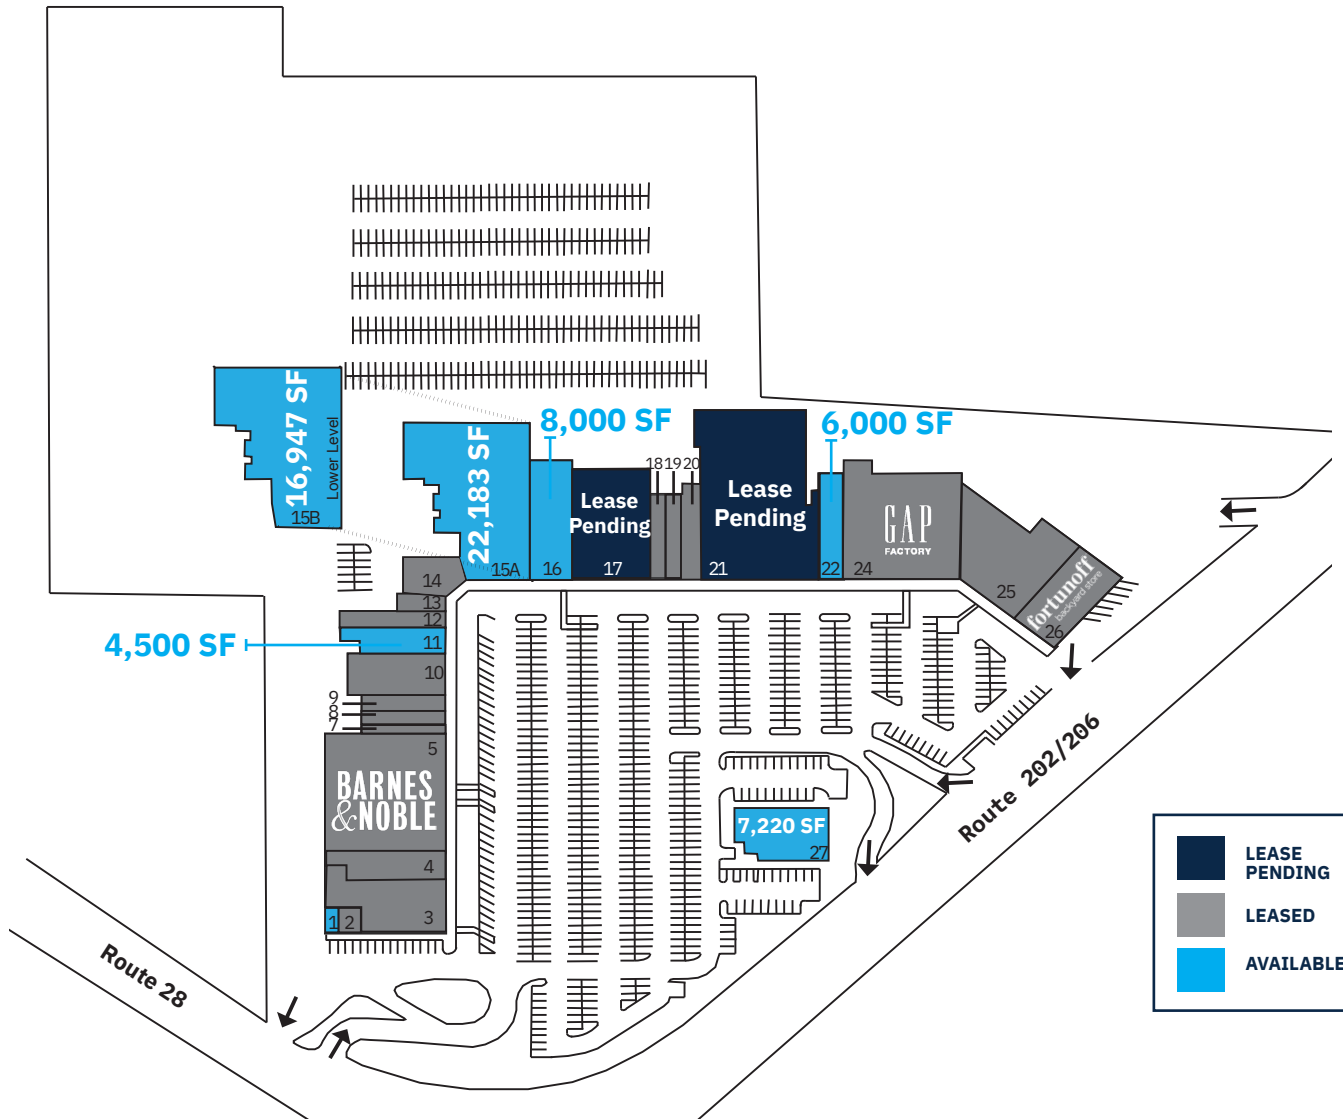

Somerset Shopping Center

365 US 206 | BRIDGEWATER, NJ 08807

SITE PLAN

TENANT ROSTER

		SF
1	Available	508
2	Pizza	1,015
3	Liquor Cave	7,442
4	Men's Wearhouse	5,169
5/6	Barnes & Noble	24,208
7	Deli	1,500
8	Thai Restaurant	2,000
9	Pearl Vision	2,000
10	Norman's Hallmark	6,038
11	Available	4,500
12	Puppy Supply Store	2,500
13	Optimum	1,100
14	Fred Astaire Dance Studio <i>Opening Soon!</i>	3,403
15A	Available - former Modell's	22,183
15B	Available (lower level) - former fitness tenant	16,947
16	Available	8,000
17	Lease Pending	14,175
18	Hair Salon	2,160
19	Italian Deli	2,280
20	Hand & Stone Spa	2,990
21	Lease Pending	28,750
22/23	Available - former Lane Bryant	6,000
24	Gap Factory	20,668
25	Strand Salon Studios <i>Opening Soon!</i>	12,124
26	Fortunoff Backyard Store	9,354
27	Available - Restaurant Pad Site	7,220

	LEASE PENDING
	LEASED
	AVAILABLE