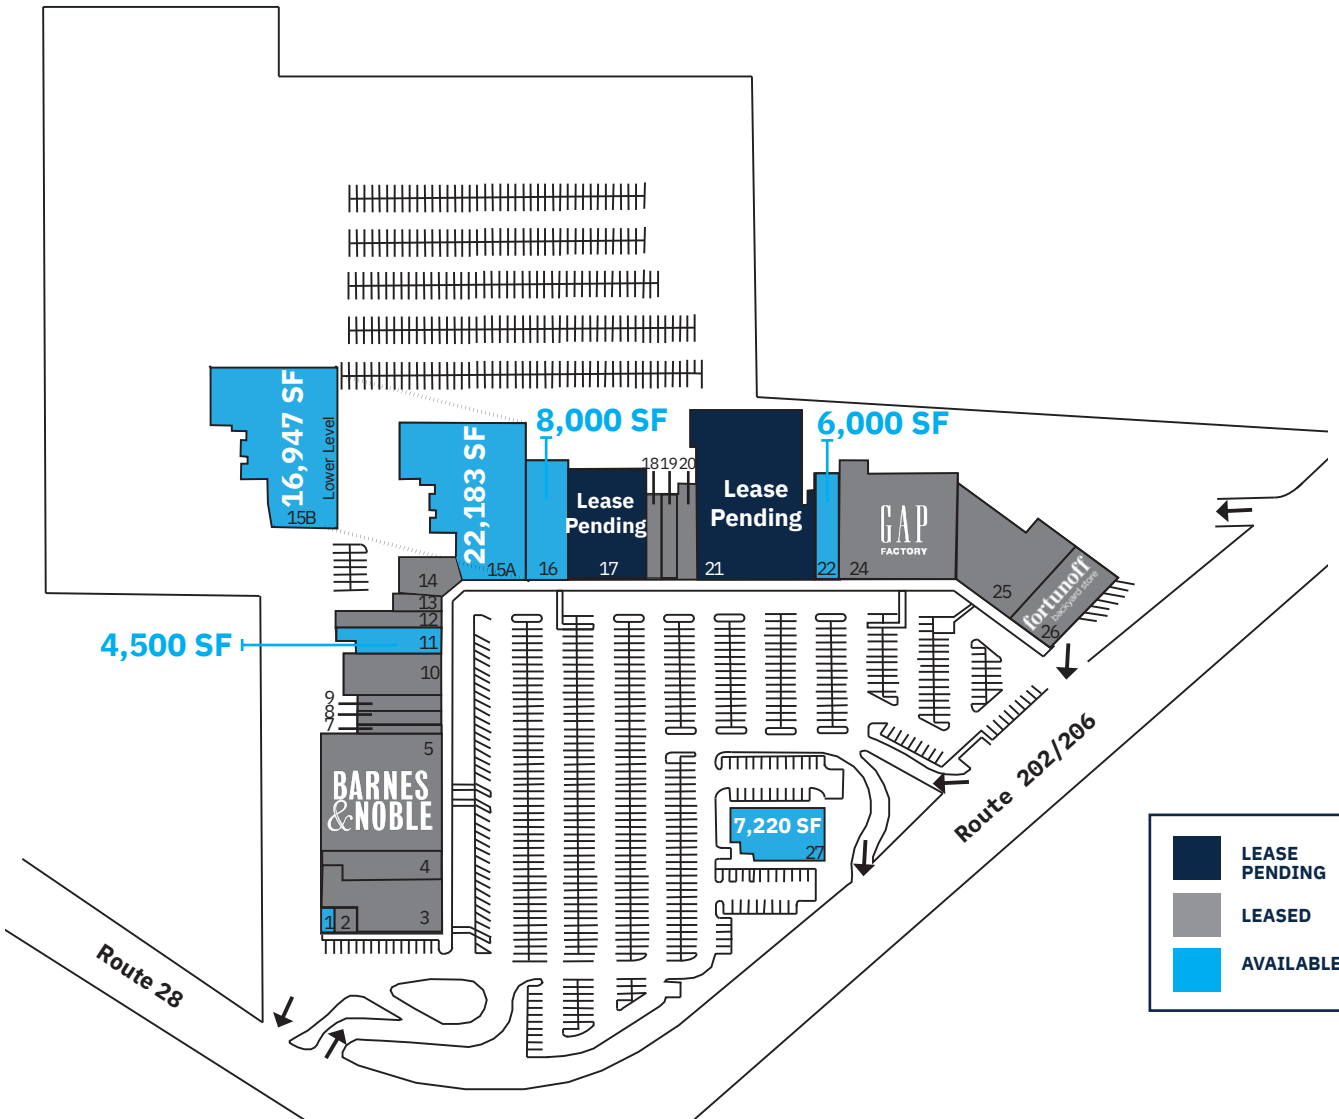

# Somerset Shopping Center

365 US 206 | BRIDGEWATER, NJ 08807

## SITE PLAN

## TENANT ROSTER

		SF
1	Available	508
2	Pizza	1,015
3	Liquor Cave	7,442
4	Men's Wearhouse	5,169
5/6	Barnes & Noble	24,208
7	Deli	1,500
8	Thai Restaurant	2,000
9	Pearl Vision	2,000
10	Norman's Hallmark	6,038
11	Available	4,500
12	Puppy Supply Store	2,500
13	Optimum	1,100
14	Fred Astaire Dance Studio	3,403
15A	Available - former Modell's	22,183
15B	Available (lower level) - former fitness tenant	16,947
16	Available	8,000
17	Lease Pending	14,175
18	Hair Salon	2,160
19	Italian Deli	2,280
20	Hand & Stone Spa	2,990
21	Lease Pending	28,750
22/23	Available - former Lane Bryant	6,000
24	Gap Factory	20,668
25	Strand Salon Studios	12,124
26	Fortunoff Backyard Store	9,354
27	Available - Restaurant Pad Site	7,220