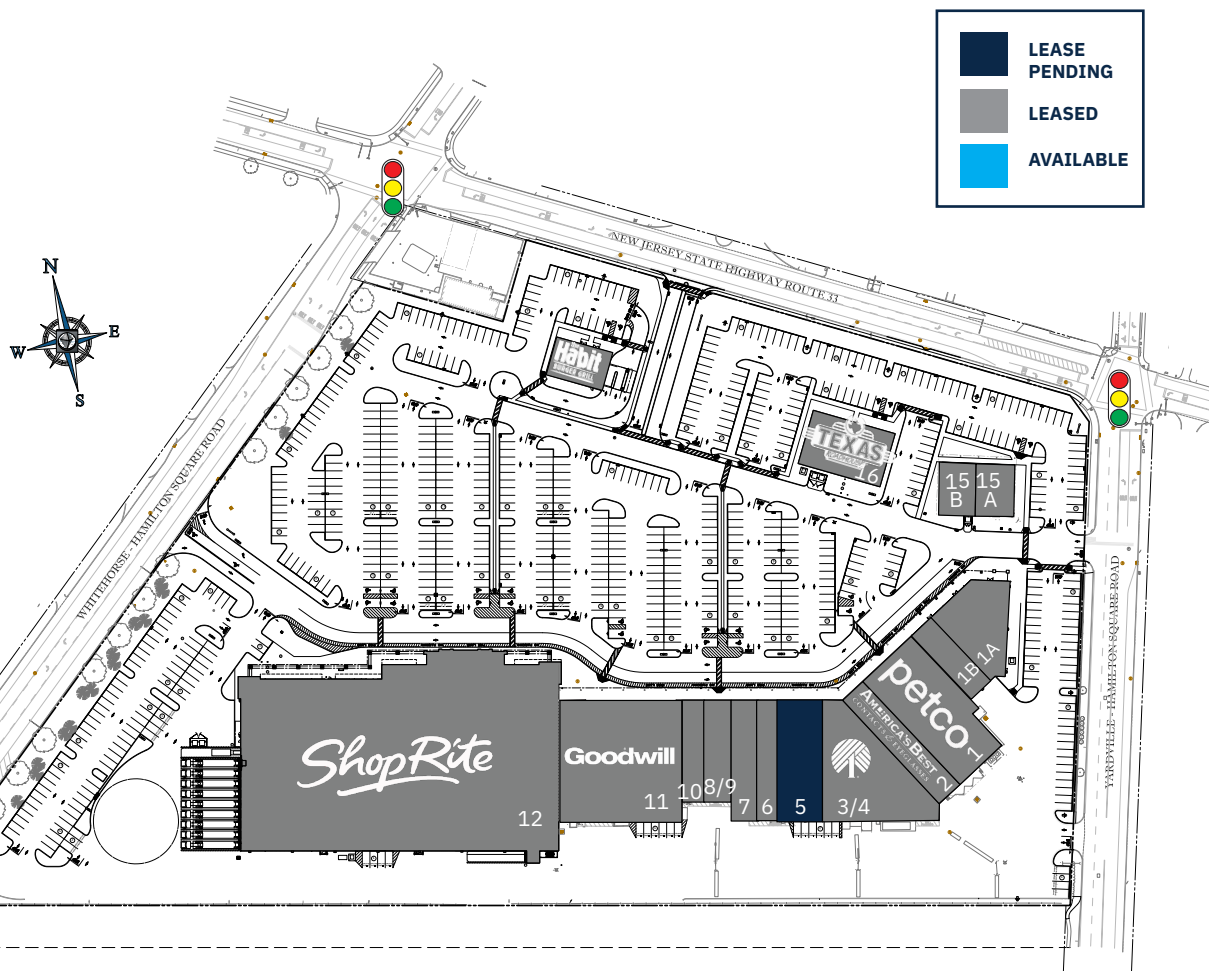

# Hamilton Plaza

1235 HIGHWAY 33 | HAMILTON TOWNSHIP, NJ 08690

## SITE PLAN

## TENANT ROSTER

**SF**

1	Petco	13,640
1A	Mattress Firm	7,473
1B	Slice of Brooklyn	2,530
2	America's Best	4,471
3/4	Dollar Tree	15,906
5	Lease Pending	4,373
6	Poke Bros. <i>opening soon!</i>	1,726
7	Queen Bee Nail Salon	2,556
8/9	Norman's Hallmark	7,115
10	Ivy Rehab	2,400
11	The Goodwill Store	20,400
12	ShopRite	80,675
15A	Moe's Southwest Grill	2,600
15B	T-Mobile	2,600
16	Texas Roadhouse	6,500
17	Habit Burger	3,100