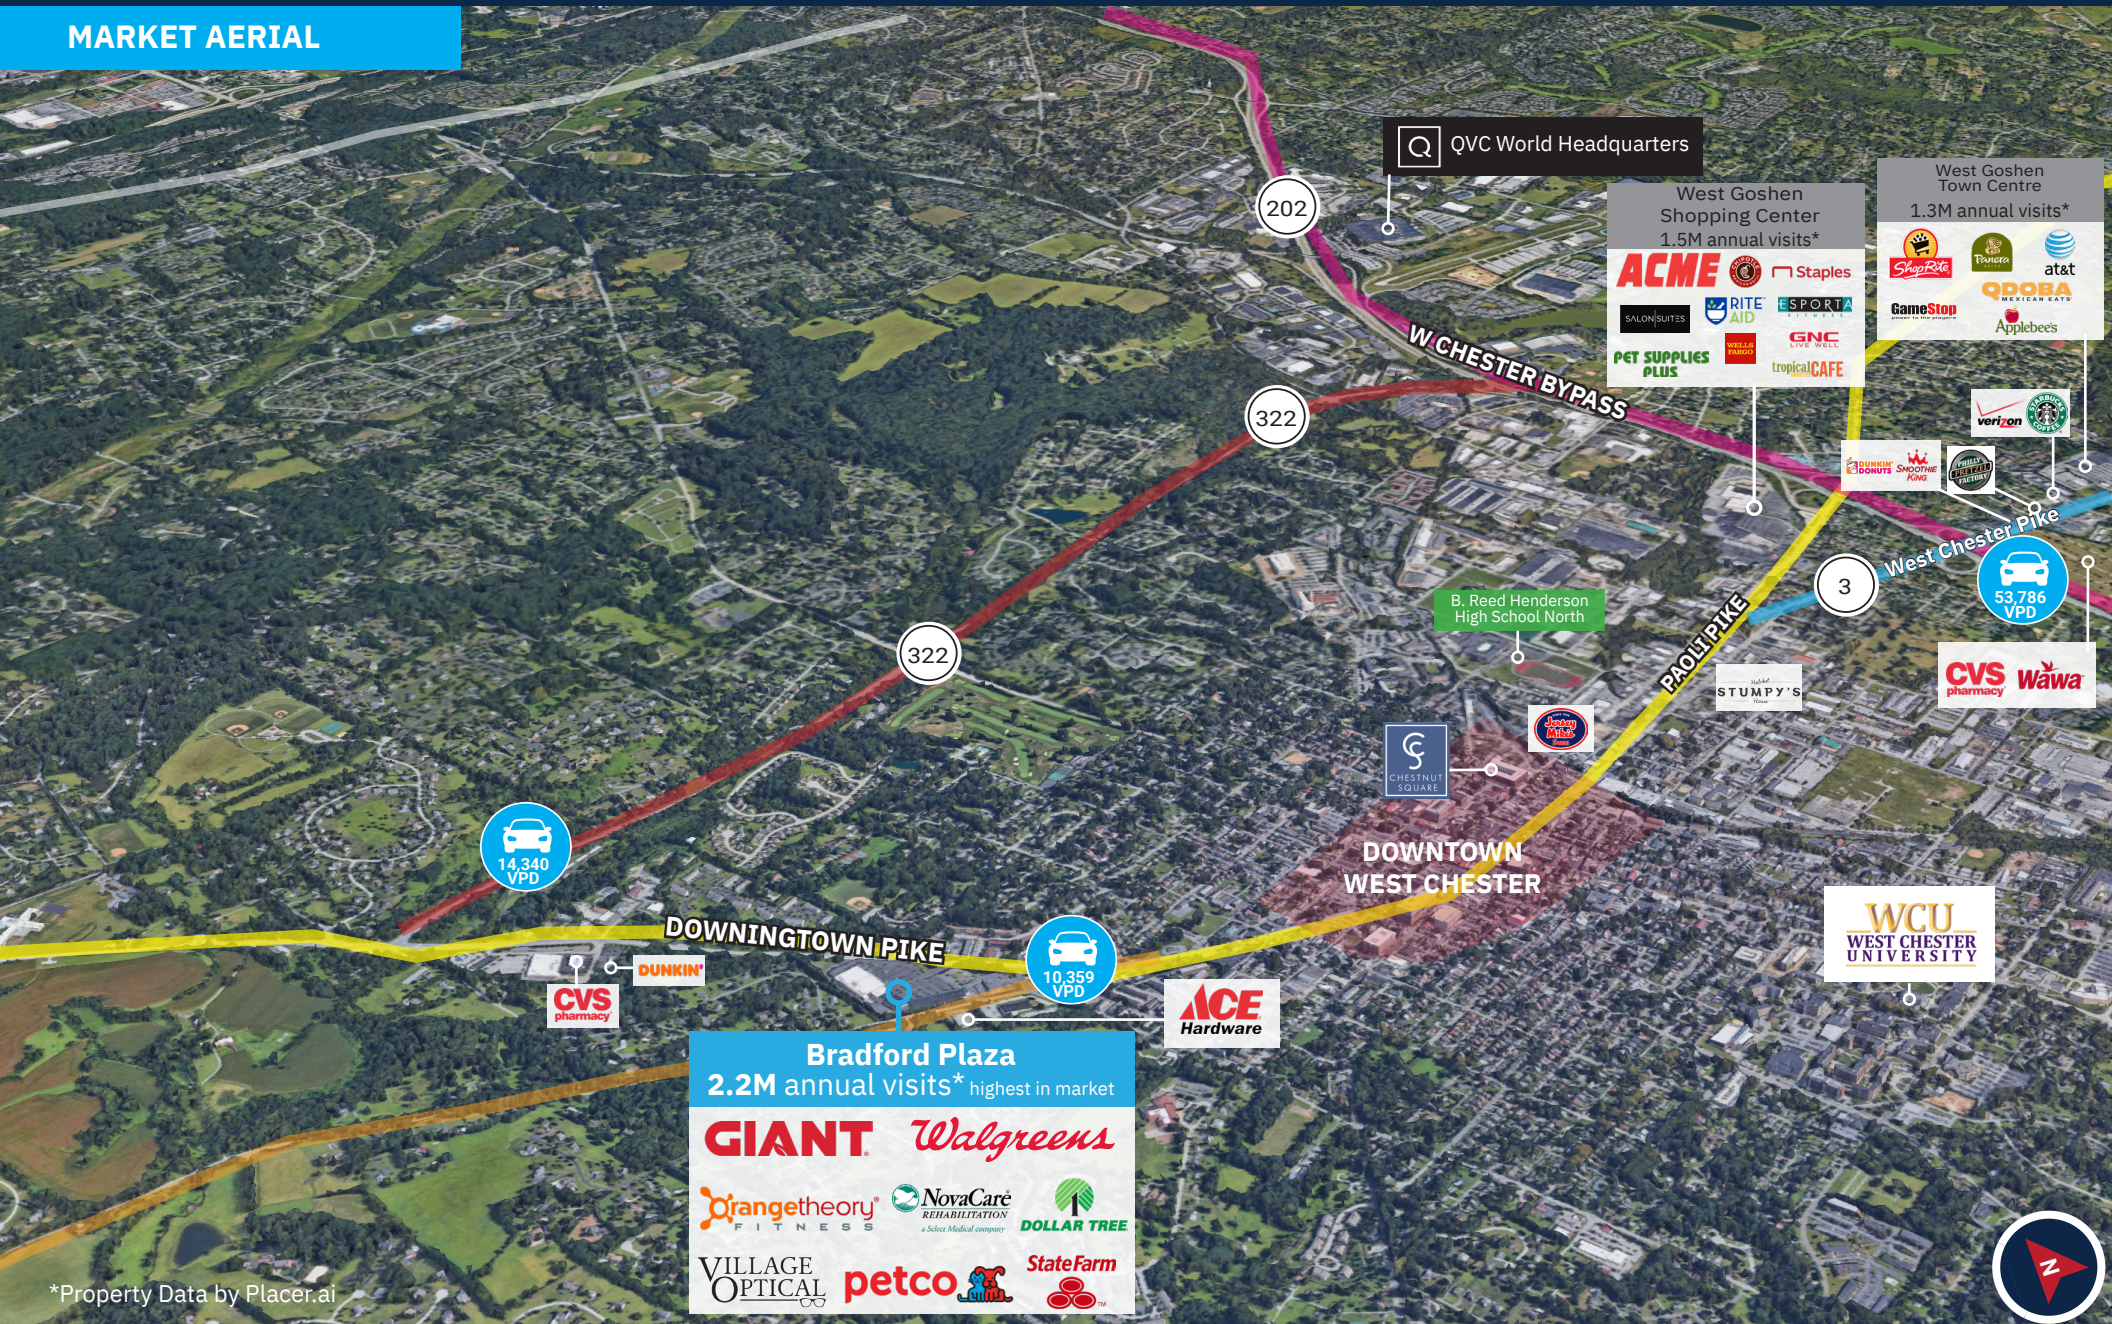

Bradford Plaza

700 DOWNINGTON PIKE | WEST CHESTER, PA 19382

MARKET AERIAL

*Property Data by Placer.ai