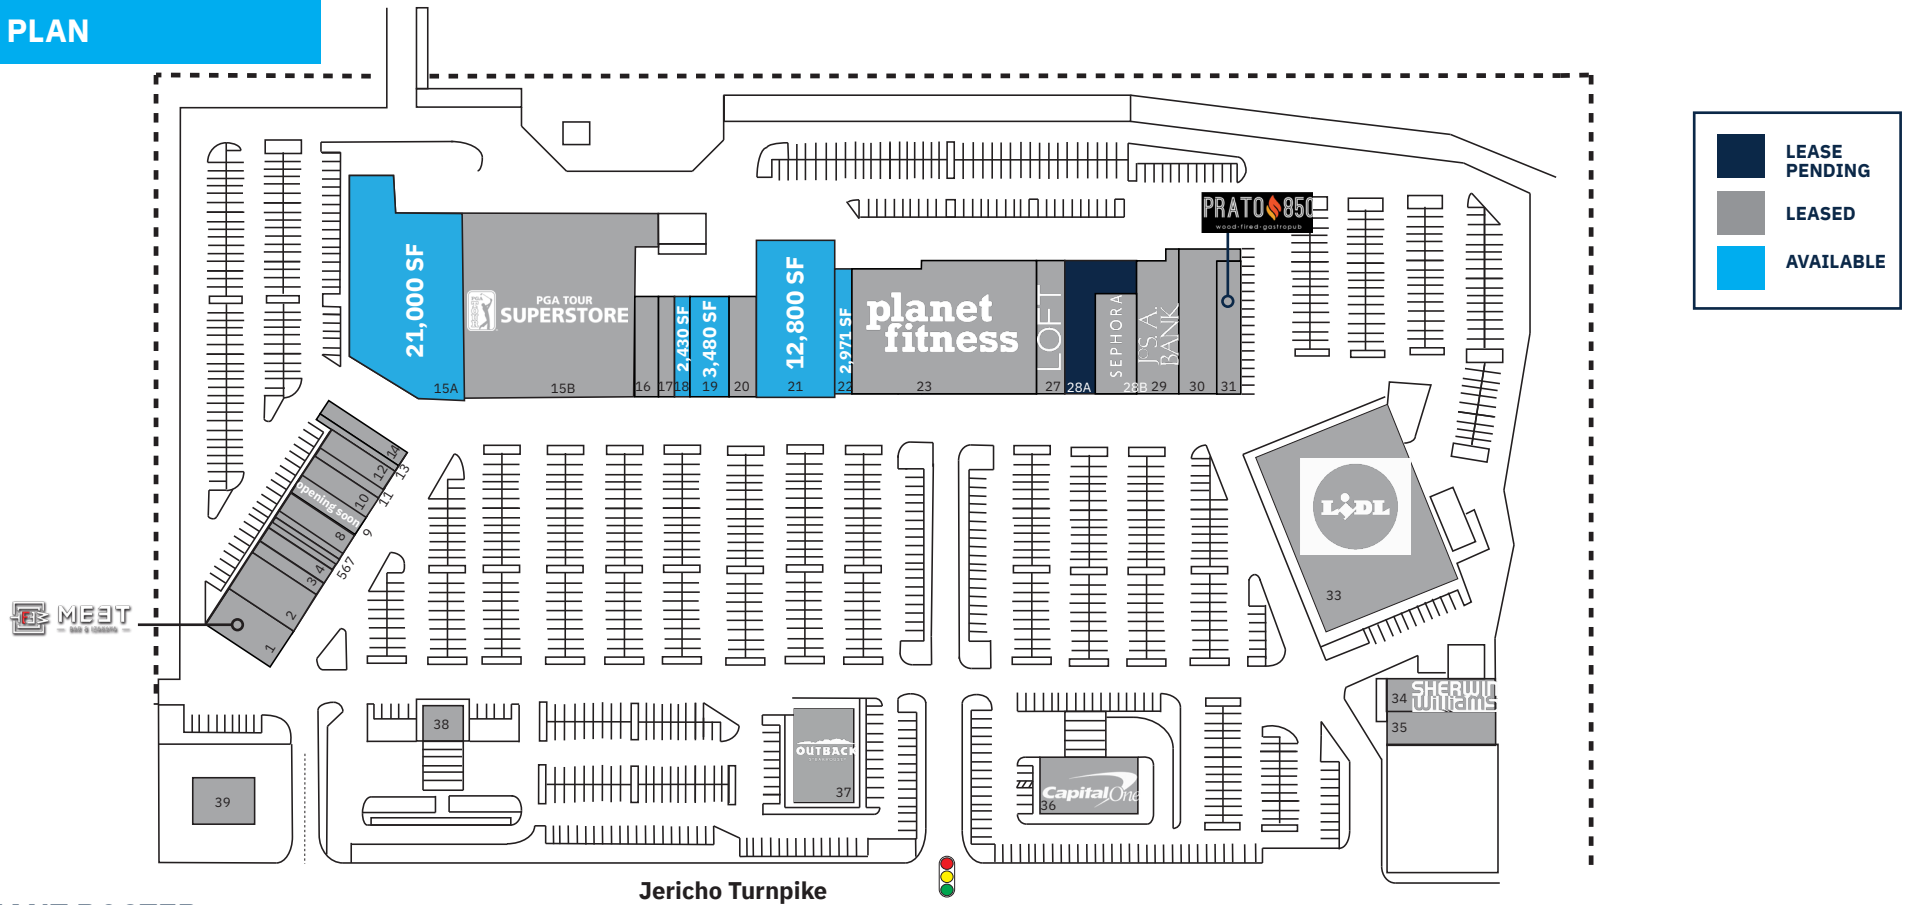

Mayfair Shopping Center

10-2020 JERICHO TURNPIKE | COMMACK, NY 11725

SITE PLAN

TENANT ROSTER

1	Meet Izakaya Ramen Bar	3,749 SF	10	Mr. Cheapo's	1,360 SF	18	Available	2,430 SF	29	Jos. A. Bank	5,064 SF
2	Bagel Toasterie	3,320 SF	11	H&R Block	800 SF	19	Available	3,480 SF	30	JBBQ & Shabu Shabu	6,507 SF
3	Champions Martial Arts	1,320 SF	12	The Crushed Olive	1,280 SF	20	Music & Arts	2,500 SF	31	Prato 850	3,380 SF
4	Tropical Smoothie	1,280 SF	13	Barber	960 SF	21	Available (former Rite Aid)	12,800 SF	33	Lidl	30,808 SF
5	Queen Bee Nail Salon	800 SF	14	Gamestop	2,000 SF	22	Available	2,971 SF	34	Sherwin Williams	4,975 SF
6	Excel Shoe Repair	500 SF	15A	Available	21,000 SF	23	Planet Fitness	19,865 SF	35	Mayfair Liquors	3,894 SF
7	Cleaners	890 SF	15B	PGA Tour Superstore	39,225 SF	27	Loft	5,700 SF	36	Capital One	5,500 SF
8	D'Ore Jewelers	1,200 SF	16	Northwell Go Health	2,500 SF	28A	Lease Pending	6,762 SF	37	Outback Steakhouse	6,192 SF
9	Mimi's Coffee & Bubble Tea <i>Opening Soon!</i>	1,200 SF	17	Original Brooklyn Pizza	1,400 SF	28B	Sephora	4,786 SF	38	M&T Bank	6,000 SF
									39	Verizon Wireless	2,500 SF