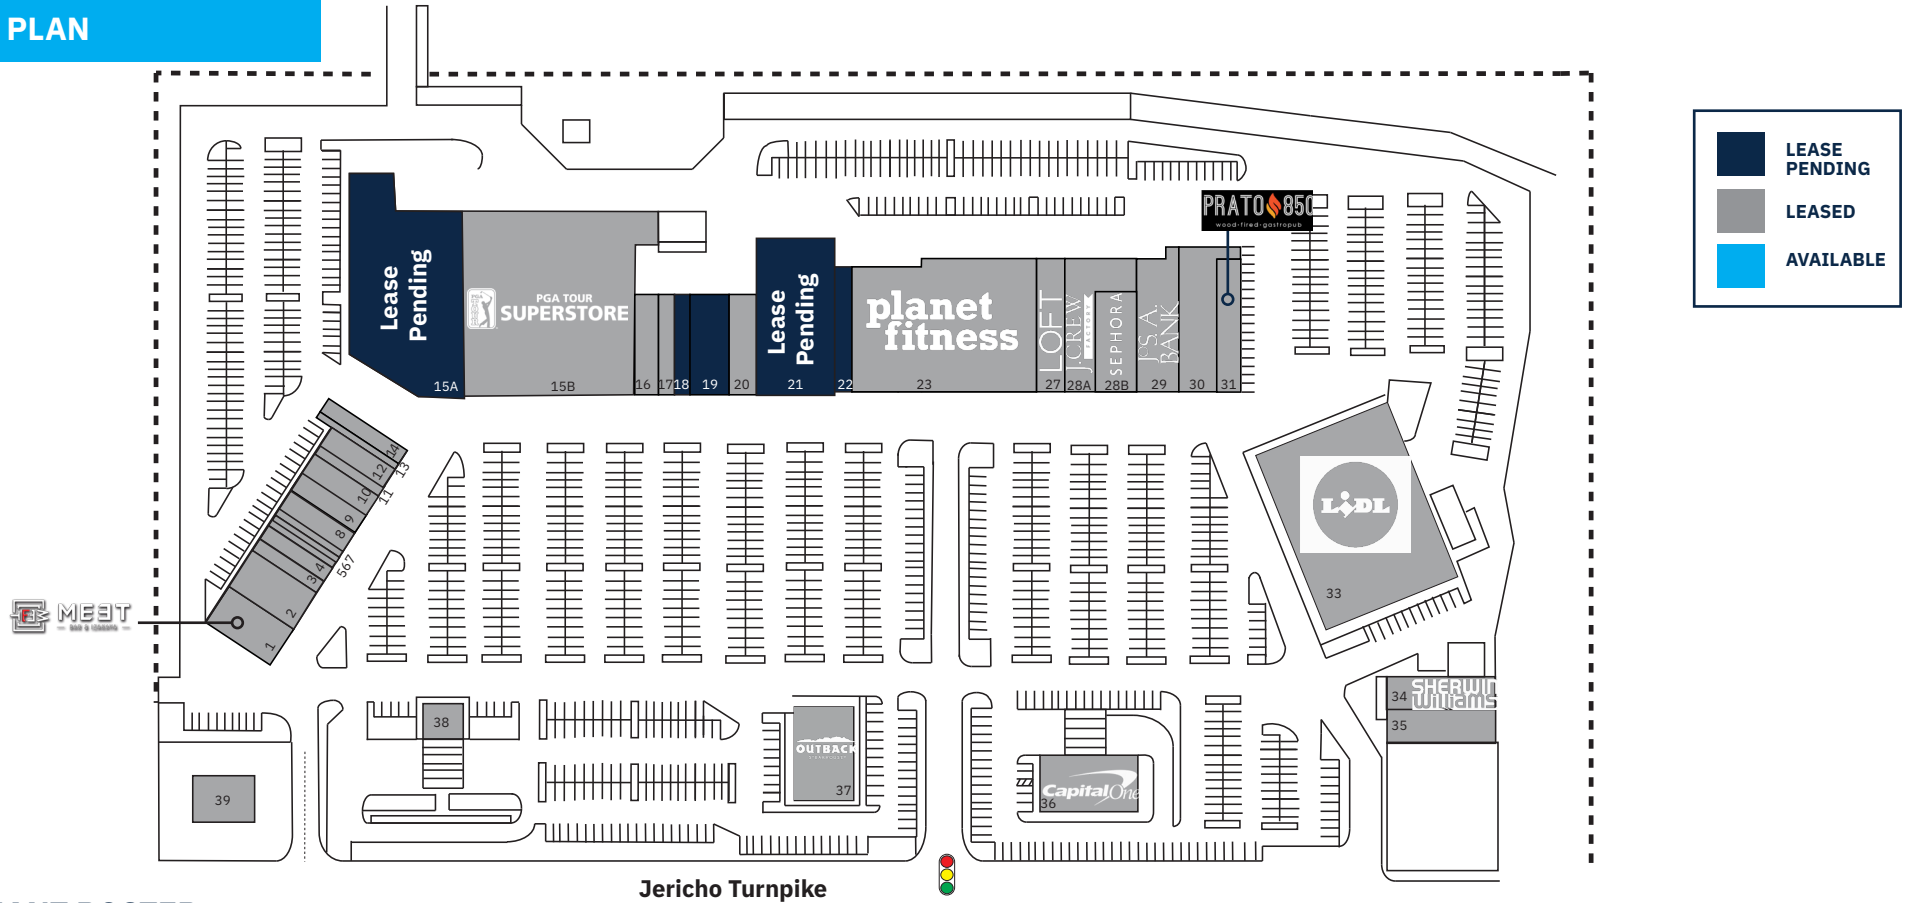

# Mayfair Shopping Center

10-2020 JERICHO TURNPIKE | COMMACK, NY 11725

## SITE PLAN

### TENANT ROSTER

1	Meet Izakaya Ramen Bar	3,749 SF	10	Mr. Cheapo's	1,360 SF	18	Available	2,430 SF	29	Jos. A. Bank	5,064 SF
2	Bagel Toasterie	3,320 SF	11	H&R Block	800 SF	19	Available - 2nd gen salon	3,480 SF	30	JBBQ Wok & Dumpling	6,507 SF
3	Champions Martial Arts	1,320 SF	12	The Crushed Olive	1,280 SF	20	Music & Arts	2,500 SF	31	Prato 850	3,380 SF
4	Tropical Smoothie	1,280 SF	13	Barber	960 SF	21	Available - former Rite Aid	12,800 SF	33	Lidl	30,808 SF
5	Queen Bee Nail Salon	800 SF	14	Gamestop	2,000 SF	22	Available	2,971 SF	34	Sherwin Williams	4,975 SF
6	Excel Shoe Repair	500 SF	15A	Available	21,000 SF	23	Planet Fitness	19,865 SF	35	Mayfair Liquors	3,894 SF
7	Cleaners	890 SF	15B	PGA Tour Superstore	39,225 SF	27	Loft	5,700 SF	36	Capital One	5,500 SF
8	D'Ore Jewelers	1,200 SF	16	Northwell Go Health	2,500 SF	28A	J. Crew Factory	6,762 SF	37	Outback Steakhouse	6,192 SF
9	Mimi's Coffee & Bubble Tea <i>Opening Soon!</i>	1,200 SF	17	Original Brooklyn Pizza	1,400 SF	28B	Sephora	4,786 SF	38	M&T Bank	6,000 SF
									39	Verizon Wireless	2,500 SF