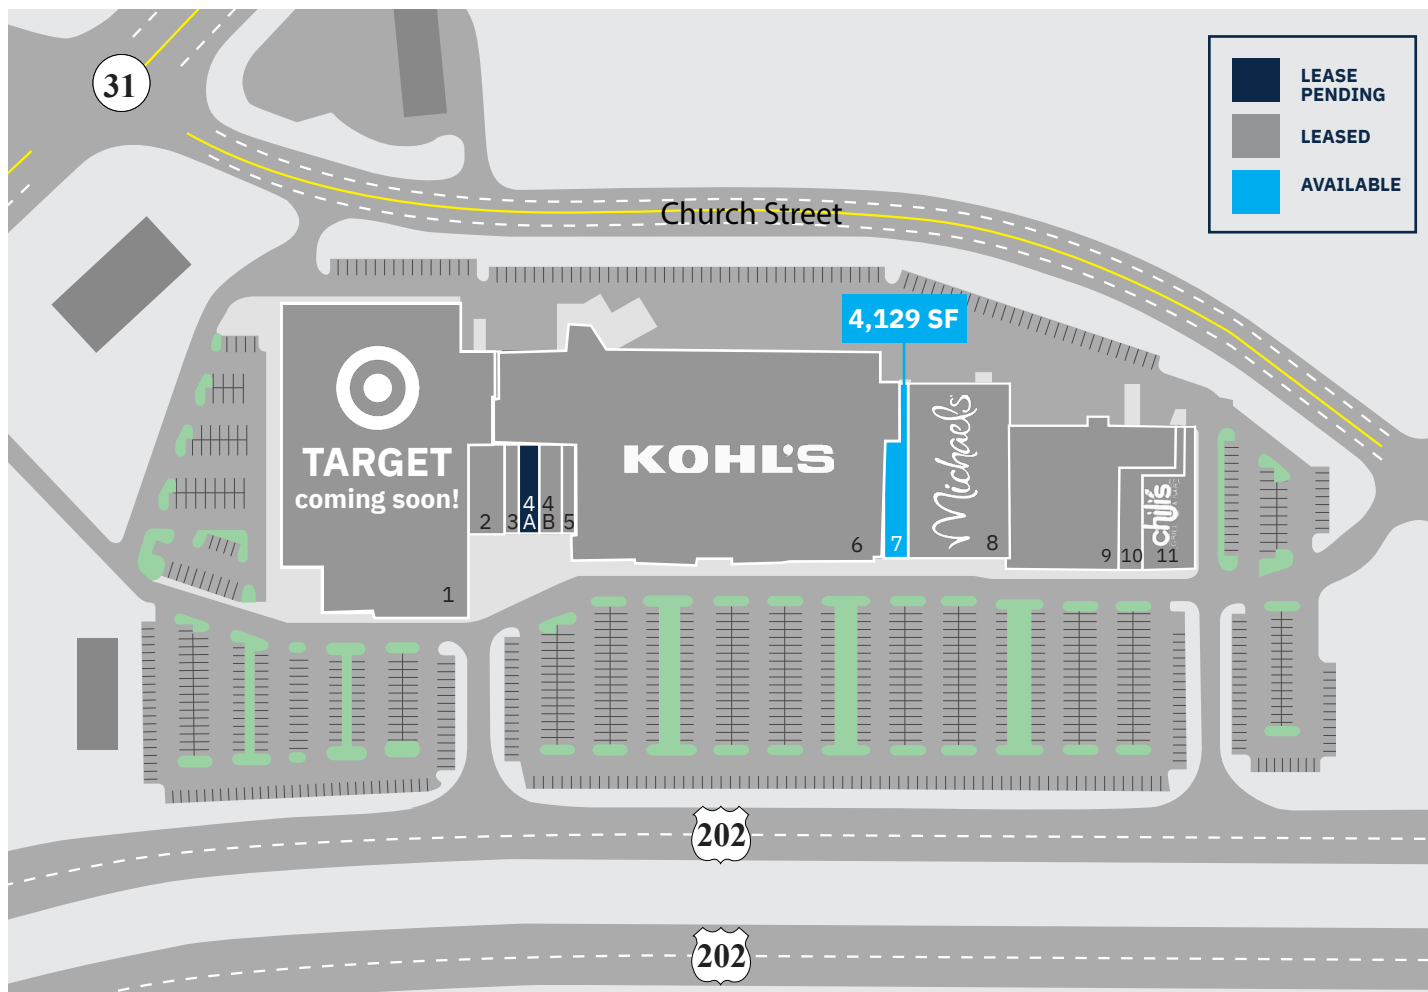

# Flemington Marketplace

325 US HIGHWAY 202 (FLEMINGTON CIRCLE) | FLEMINGTON, NJ 08822

## SITE PLAN

### TENANT ROSTER

		SF
1	Target coming soon!	75,525
2	Panera Bread	5,000
3	Nail Imagine Nail Salon	2,030
4A	Lease Pending	1,750
4B	Poke Cafe	2,375
5	Cold Stone Creamery	2,063
6	Kohl's	89,088
7	Coming Available	4,129
8	Michael's	24,000
9	ALDI	23,384
10	Verizon Wireless	3,332
11	Chili's	6,170