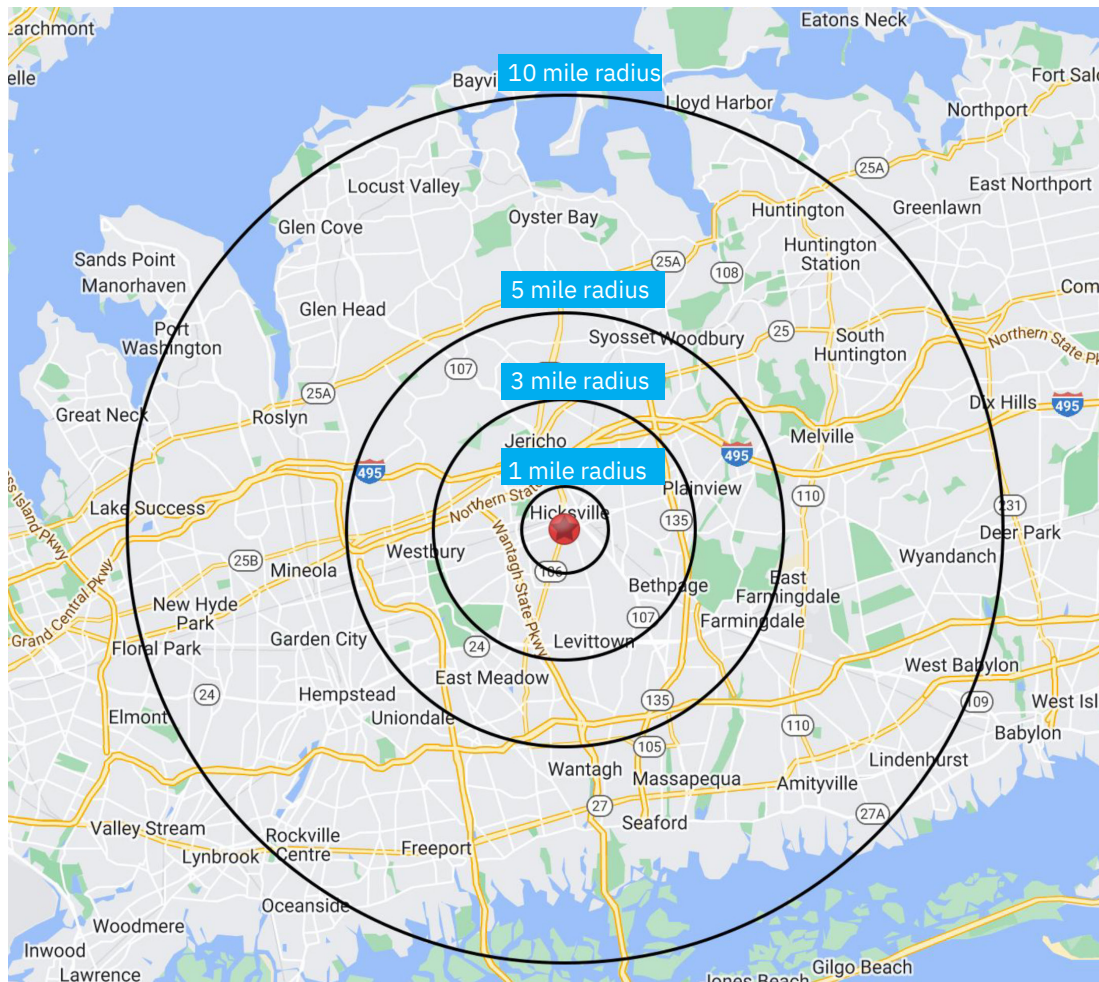

Old Bridge Plaza

180 WEST OLD COUNTRY ROAD | HICKSVILLE, NY 11801

DEMOGRAPHICS

2010-2020 Census, 2023 Estimates	1 mile radius	3 mile radius	5 mile radius
Population	19,676	161,986	337,057
Households	5,968	49,953	108,215
Average Household Income	$142,911	$167,196	$173,653
Projected Average Household Income (2028)	$177,775	$210,670	$218,684
Median Household Income	$111,409	$128,998	$130,995
Total Businesses	1,929	9,605	20,373
Total Employees	20,166	108,065	243,021
Daytime Population	20,840	114,467	256,440
Total Annual Household Expenditure	$542.99 M	$5.15 B	$11.5 B
HH Income $200K or more	1,164	13,151	29,284
College Degree + (Bachelor Degree or Higher)	5,936	52,452	115,112

Source: sitesusa.com