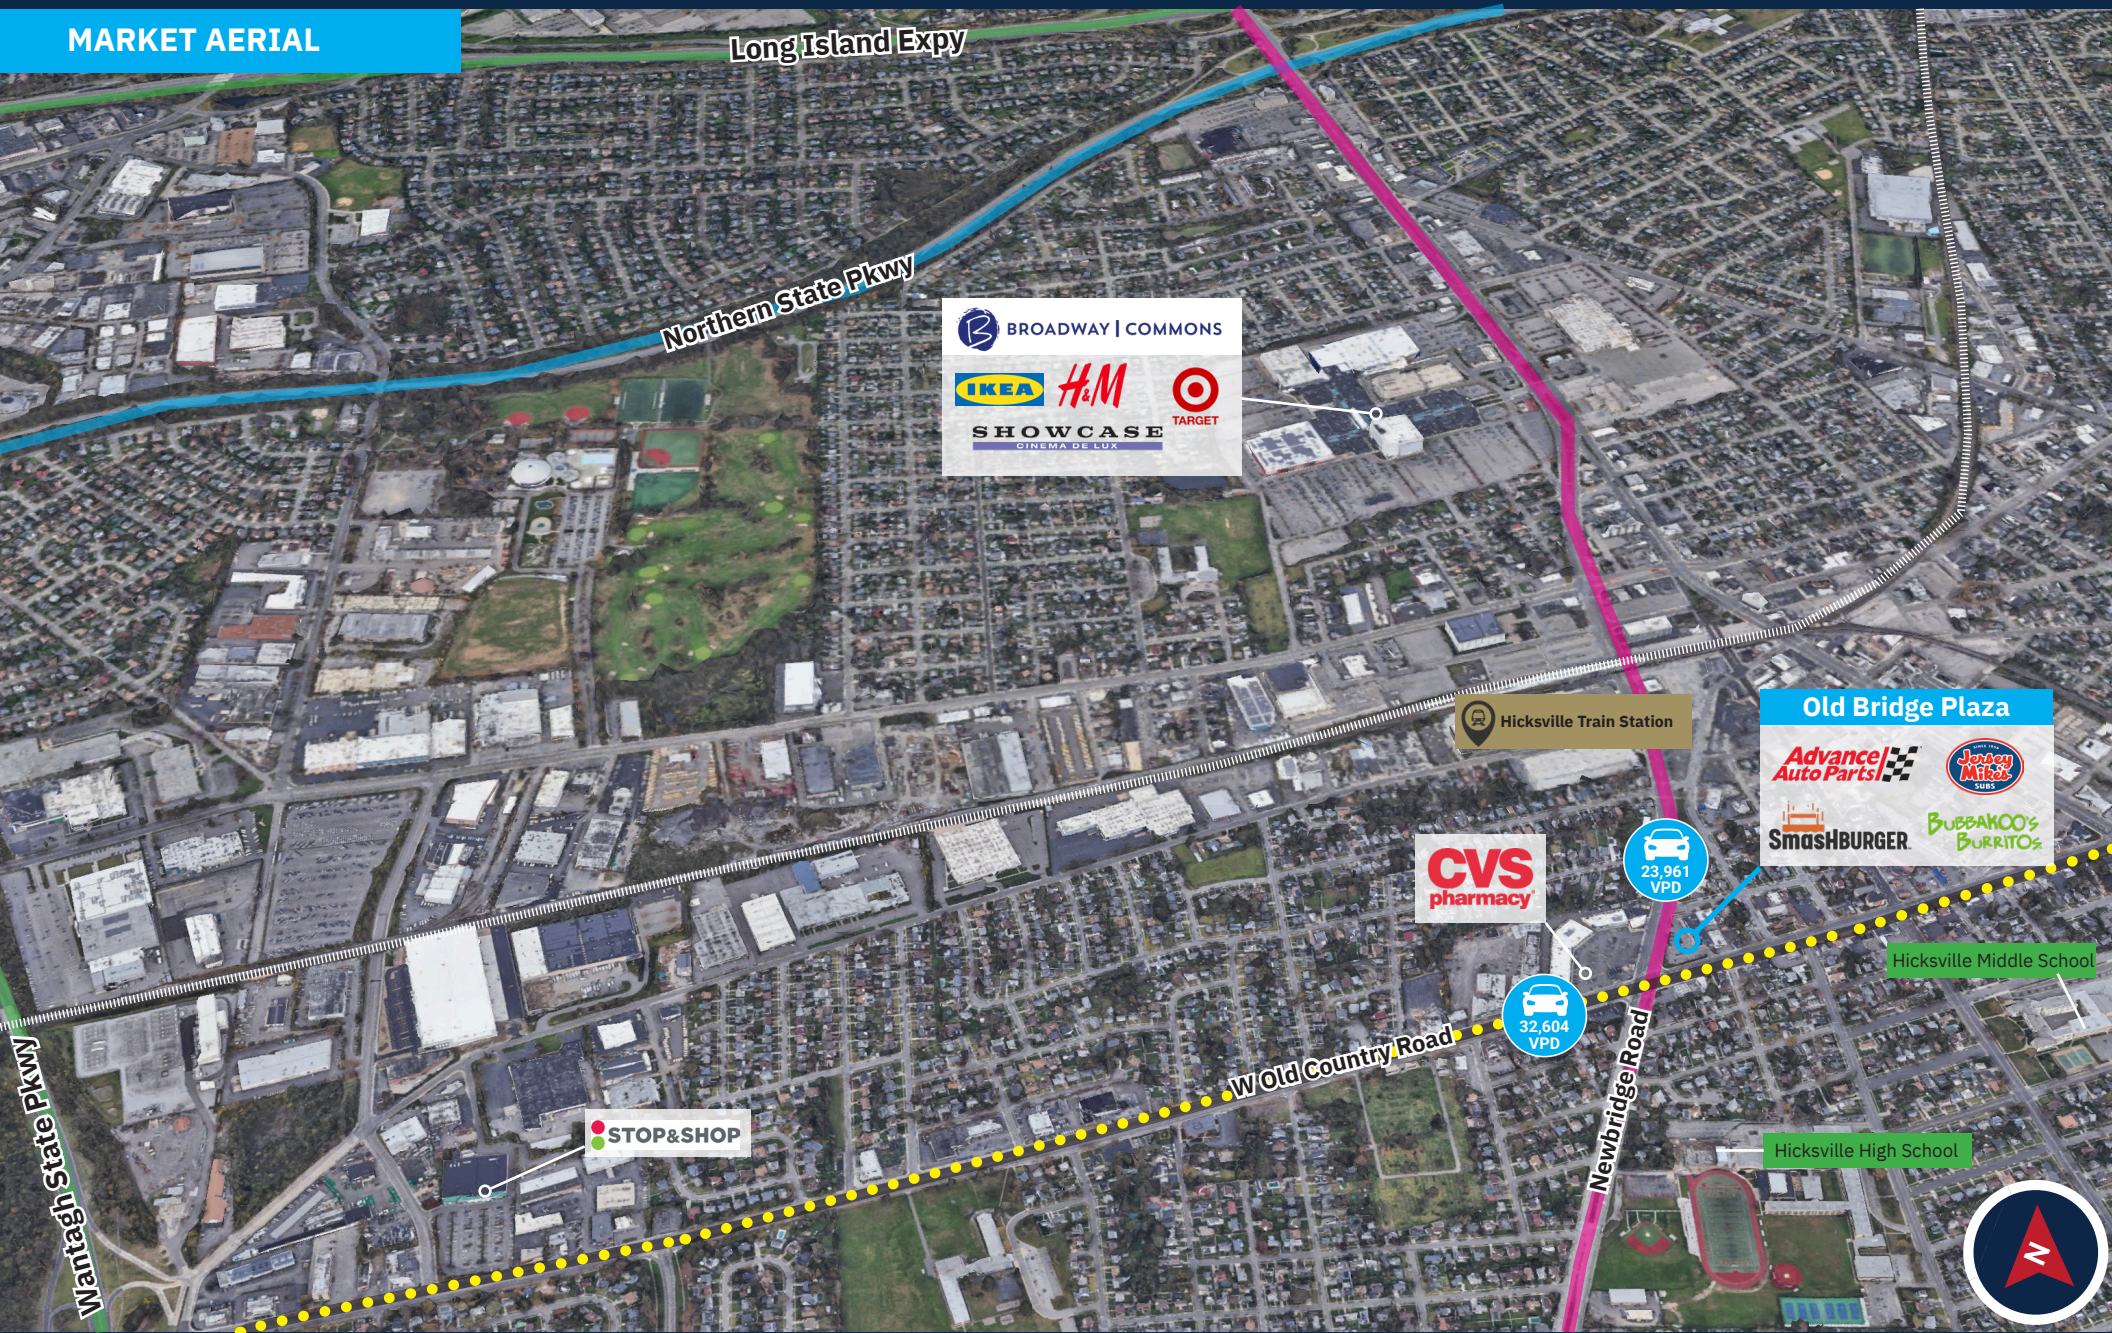

## Property Highlights

- Typical shopper has an income of \$200K according to Placer.ai real time data.
- Hicksville downtown revitalization back on track with revised set of \$8.7M in projects.
- Close proximity to public transportation & major highways, and a short drive from Broadway Commons.
- Great visibility at four corner signalized intersection, where Old Country Road and Newbridge Road meet.
- Jersey Mike's recently opened. Bubbakoo's Burritos coming soon!
- Nearby Hicksville, the LIRR Station provides an easy commute to Manhattan and other areas on the island.

## CLOSE-UP AERIAL

Hicksville Train Station

**BUBBAKOO'S  
BURRITOS**  
coming soon!

**Jersey Mike's Subs**

**CVS**  
pharmacy

- iFixScreens
- HGMC Primary Care
- Ridgewood Savings Bank
- Venus Beauty Supply
- Kitchen Concepts USA
- G&J Cleaners
- Punto Rojo Bakery
- Nao Medical Urgent Care
- Alex Pizza
- Tom's II Kitchen
- Fuel Cafe
- Old County Deli
- H&R Block

## MARKET AERIAL