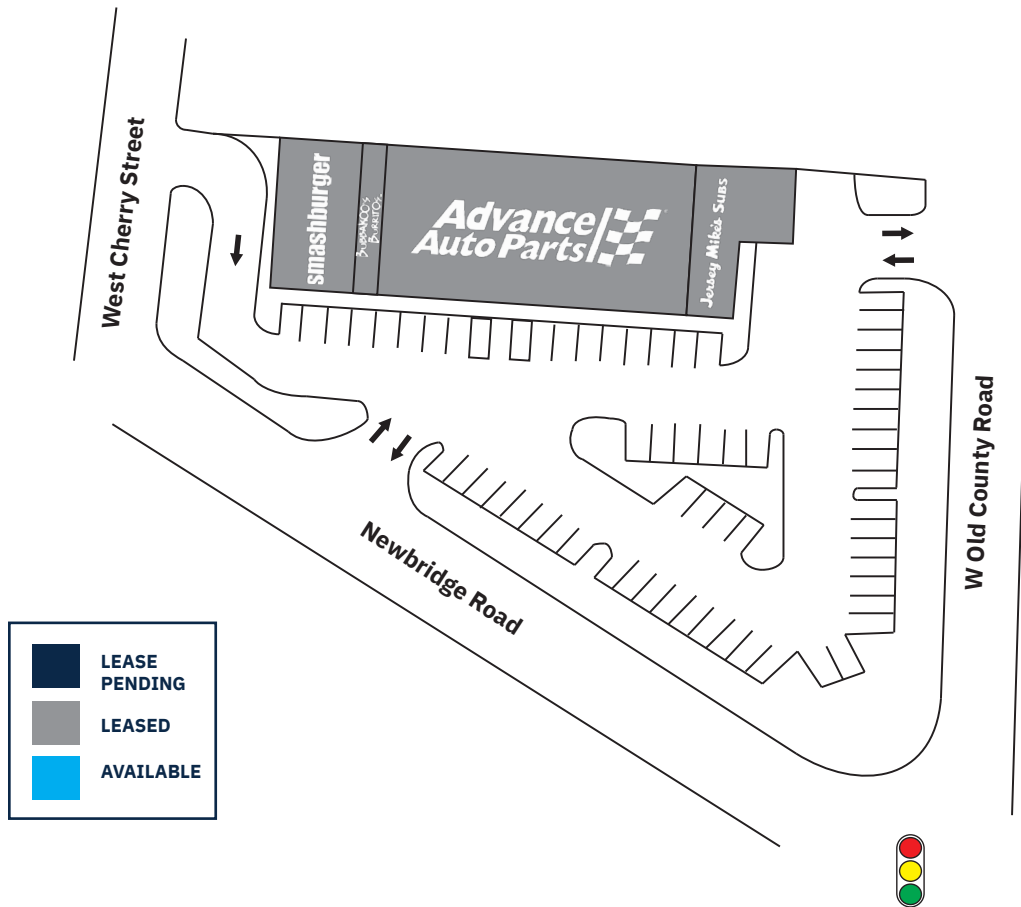

## Property Highlights

- Typical shopper has an income of \$200K according to Placer.ai real time data.
- Hicksville downtown revitalization back on track with revised set of \$8.7M in projects.
- Close proximity to public transportation & major highways, and a short drive from Broadway Commons.
- Great visibility at four corner signalized intersection, where Old Country Road and Newbridge Road meet.
- Jersey Mike's recently opened. Bubbakoo's Burritos coming soon!
- Nearby Hicksville, the LIRR Station provides an easy commute to Manhattan and other areas on the island.

# Old Bridge Plaza

180 WEST OLD COUNTRY ROAD | HICKSVILLE, NY 11801

## SITE PLAN