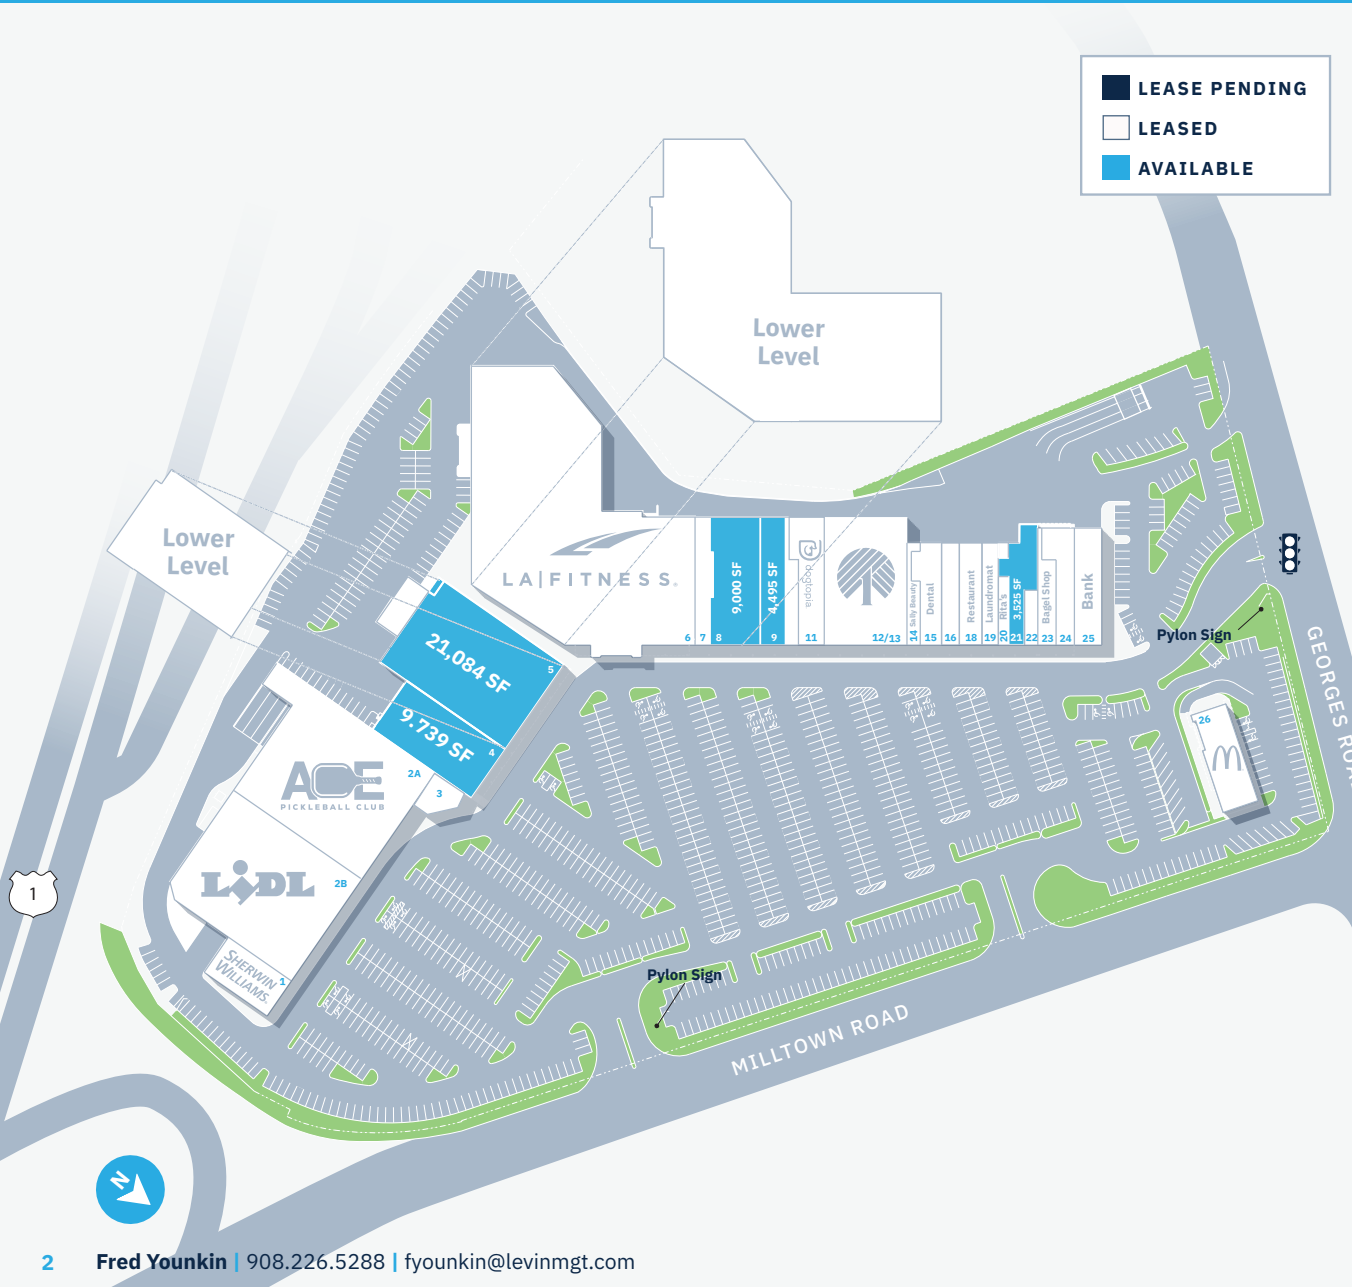

# Brunswick Shopping Center

498 MILLTOWN ROAD | NORTH BRUNSWICK, NJ 08902

## SITE PLAN

### Tenant Roster

		SF
1	Sherwin Williams	4,500
2B	LIDL	27,596
2A	Ace Pickleball	26,319
3	H&R Block	1,500
4	Available	9,739
5	Available	21,084
6	LA Fitness	62,399
7	Namkeen Hot Chicken Joint	2,795
8	Available	9,000
9	Available	4,495
10	Tropical Smoothie Cafe	1,700
11	Dogtopia	5,081
13	Dollar Tree	14,521
14	Sally Beauty Supply	1,523
15	Community Dental	3,373
16	Roma Salon	2,480
18	Kanoon Restaurant	3,240
19	Laundromat	2,291
20	Rita's Italian Ice & Frozen Custard	951
21	Available	3,525
22	Boost Mobile	993
23	Bagel Bazaar II	2,309
24	Giri Trading Agency	3,571
25	Magyar Bank	4,384
26	McDonald's	3,840