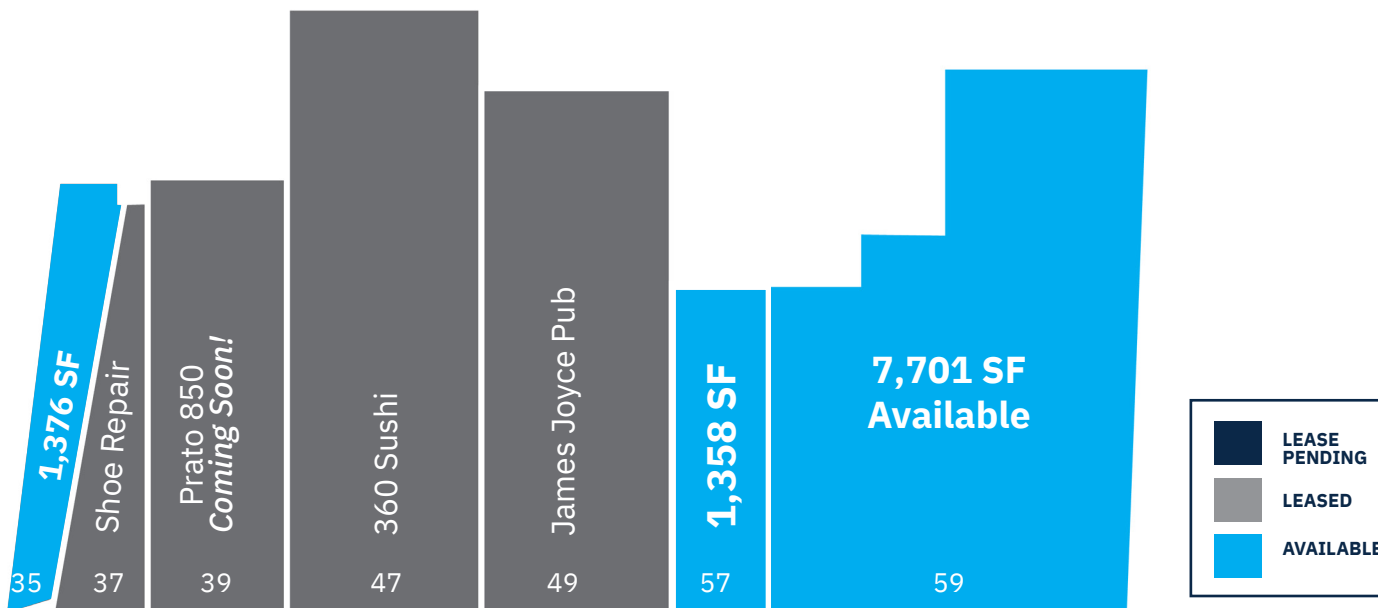

South Ocean Avenue

35-71 SOUTH OCEAN AVENUE | PATCHOGUE, NY 11772

SITE PLAN

South Ocean Avenue

TENANT ROSTER

SF

35	Available	1,376
37	Shoes Repair	780
39	Prato 850 <i>Opening Soon!</i>	2,724
47	360 Sushi	4,944
49	James Joyce Pub	4,244
57	Available - 2nd gen restaurant	1,358
59	Available	7,701