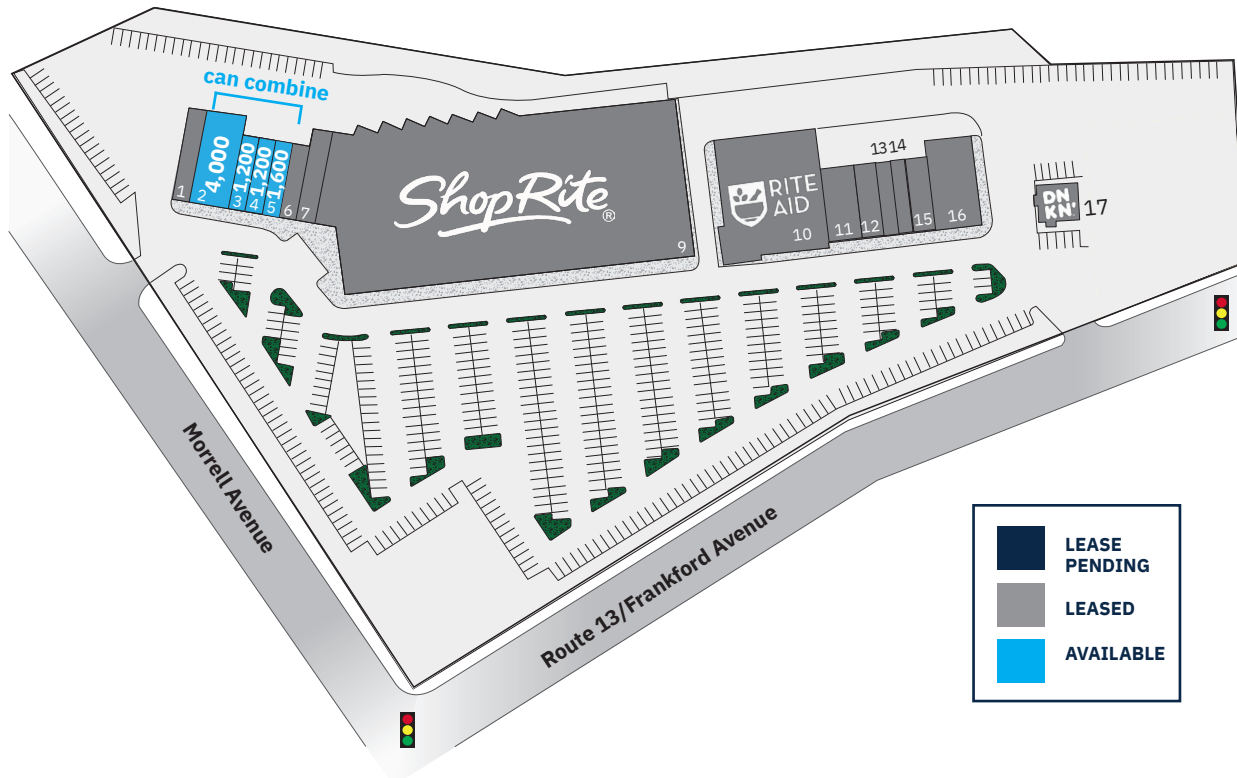

# Morrell Plaza

9910 FRANKFORD AVENUE | NORTHEAST PHILADELPHIA, PA 19114

## SITE PLAN

## TENANT ROSTER

		SF
1	Freedom Credit Union	2,000
2	Available	4,000
3	Available	1,200
4	Available	1,200
5	Available - 2nd gen restaurant	1,600
6	Supreme Nails	1,600
7	Pizza Restaurant	2,000
9	ShopRite	62,726
10	Rite Aid	12,718
11	T-Mobile	2,440
12	Wingstop	1,636
13	Supercuts	1,227
14	Mr. Wish Bubble Tea	1,221
15	Dr. Khrystyna Kvas Dentistry	1,855
16	Yamato Sushi & Hibachi	4,063
17	Dunkin	1,765