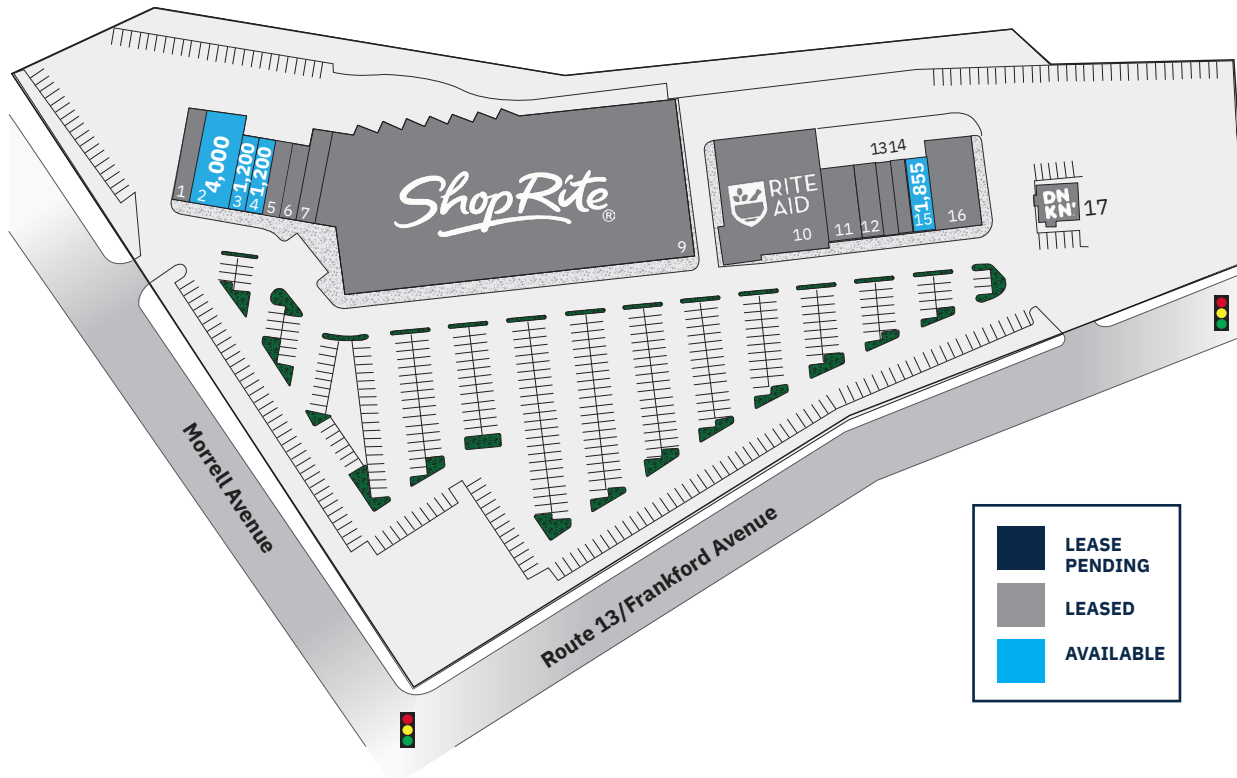

Morrell Plaza

9910 FRANKFORD AVENUE | NORTHEAST PHILADELPHIA, PA 19114

SITE PLAN

TENANT ROSTER

		SF
1	Freedom Credit Union	2,000
2	Available	4,000
3	Available	1,200
4	Nutrition 215 - Coming Available	1,200
5	Mediterranean Restaurant <i>Opening Soon!</i>	1,600
6	Supreme Nails	1,600
7	Pizza Restaurant	2,000
9	ShopRite	62,726
10	Rite Aid	12,718
11	T-Mobile	2,440
12	Wingstop	1,636
13	Supercuts	1,227
14	Mr. Wish Bubble Tea	1,221
15	Available	1,855
16	Yamato Sushi & Hibachi	4,063
17	Dunkin'	1,765

can be combined