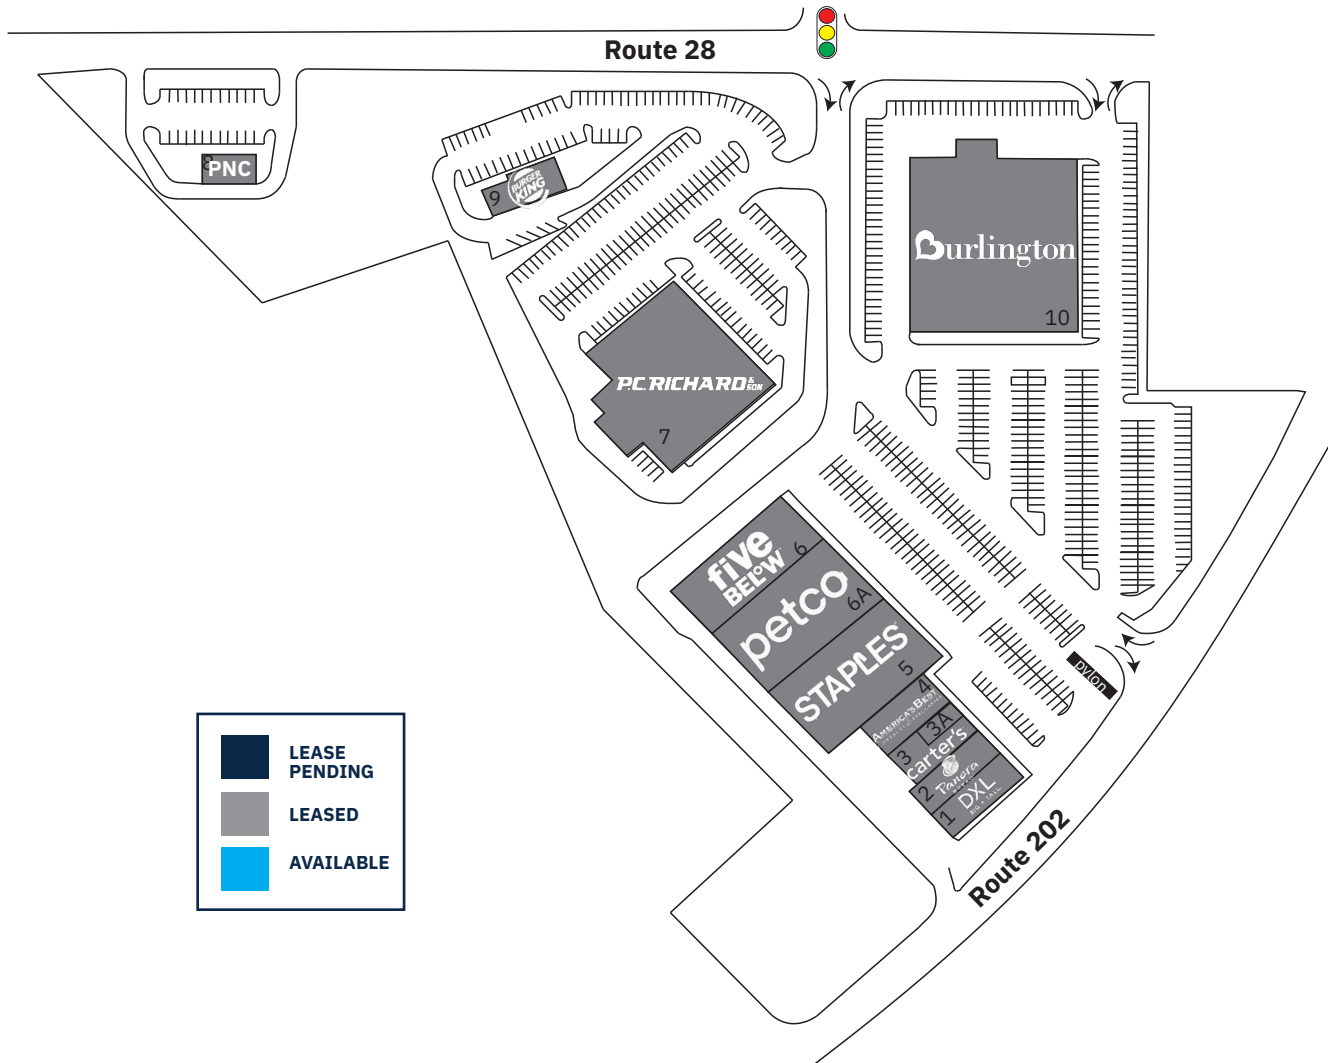

Somerville Circle Shopping Center

300 US HWY. 202 (SOMERVILLE CIRCLE) | RARITAN, NJ 08869

SITE PLAN

TENANT ROSTER

SF

1	DXL Big + Tall <i>now open!</i>	6,130
2	Panera Bread	4,354
3	Carter's	4,266
3A	Jersey Mike's	1,121
4	America's Best	3,000
5	Staples	23,979
6	Petco	17,906
6A	Five Below	7,975
7	PC Richards & Son	29,800
8	PNC Bank	2,000
9	Burger King	3,000
10	Burlington	45,800