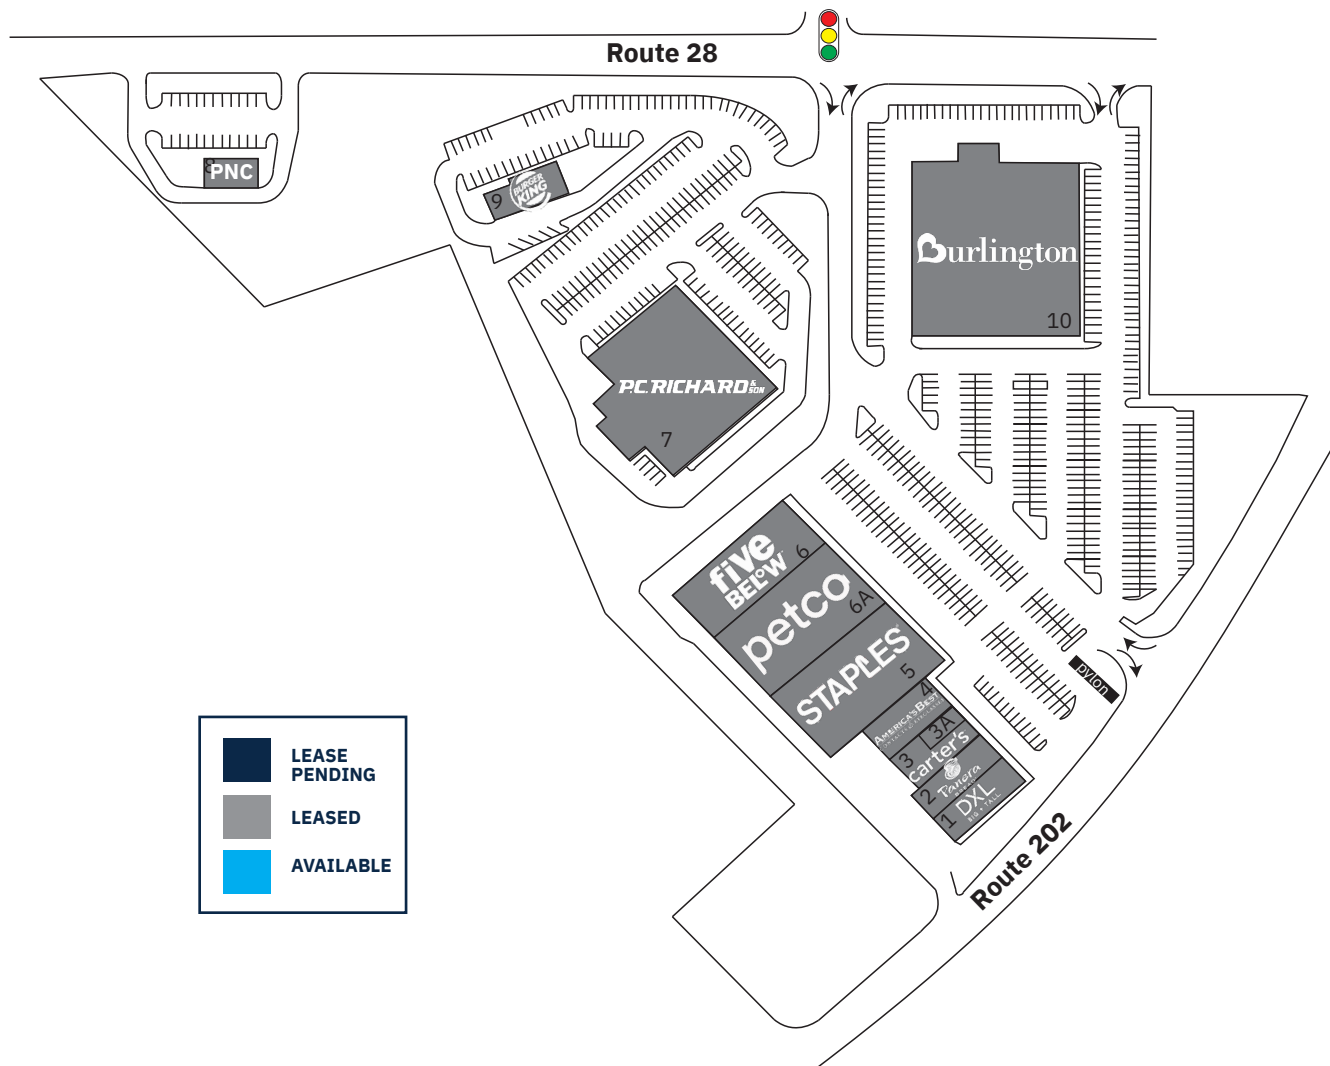

Somerville Circle Shopping Center

300 US HWY. 202 (SOMERVILLE CIRCLE) | RARITAN, NJ 08869

SITE PLAN

TENANT ROSTER

SF

1	DXL Big + Tall <i>coming soon!</i>	6,130
2	Panera Bread	4,354
3	Carter's	4,266
3A	Jersey Mike's	1,121
4	America's Best	3,000
5	Staples	23,979
6	Petco	17,906
6A	Five Below	7,975
7	PC Richards & Son	29,800
8	PNC Bank	2,000
9	Burger King	3,000
10	Burlington	45,800