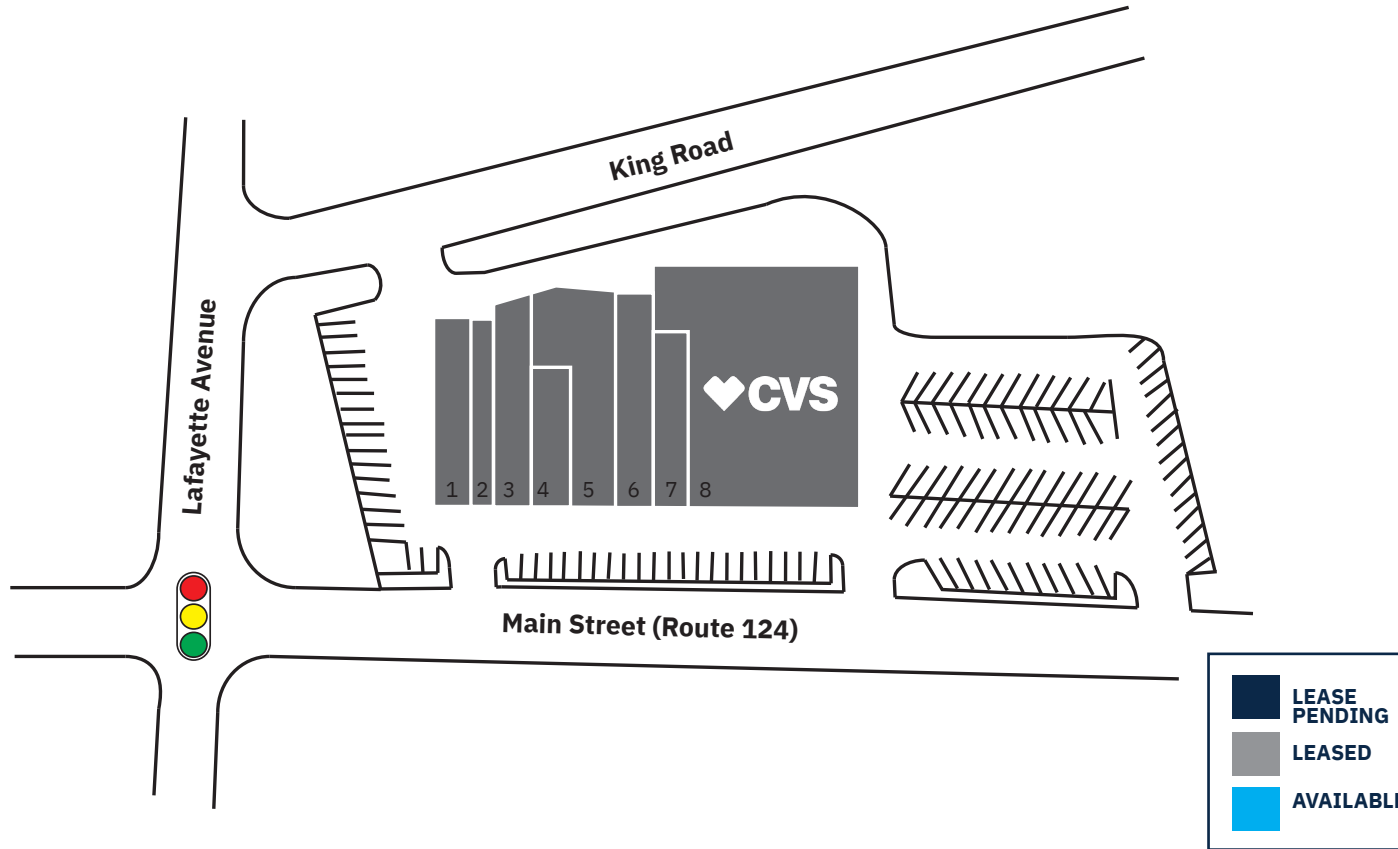

# Chatham Plaza

449-465 MAIN STREET (ROUTE 124) | CHATHAM, NJ 07928

## SITE PLAN

### SF

1	Blue Foundry Bank	2,086
2	Nail Salon	1,572
3	The Shop Pizza Pasta Panino	2,334
4	Noah's Bagels	1,647
5	JAG Physical Therapy	4,640
6	Chatham Cleaners	2,625
7	C2 Education Center	2,601
8	CVS Pharmacy	14,224