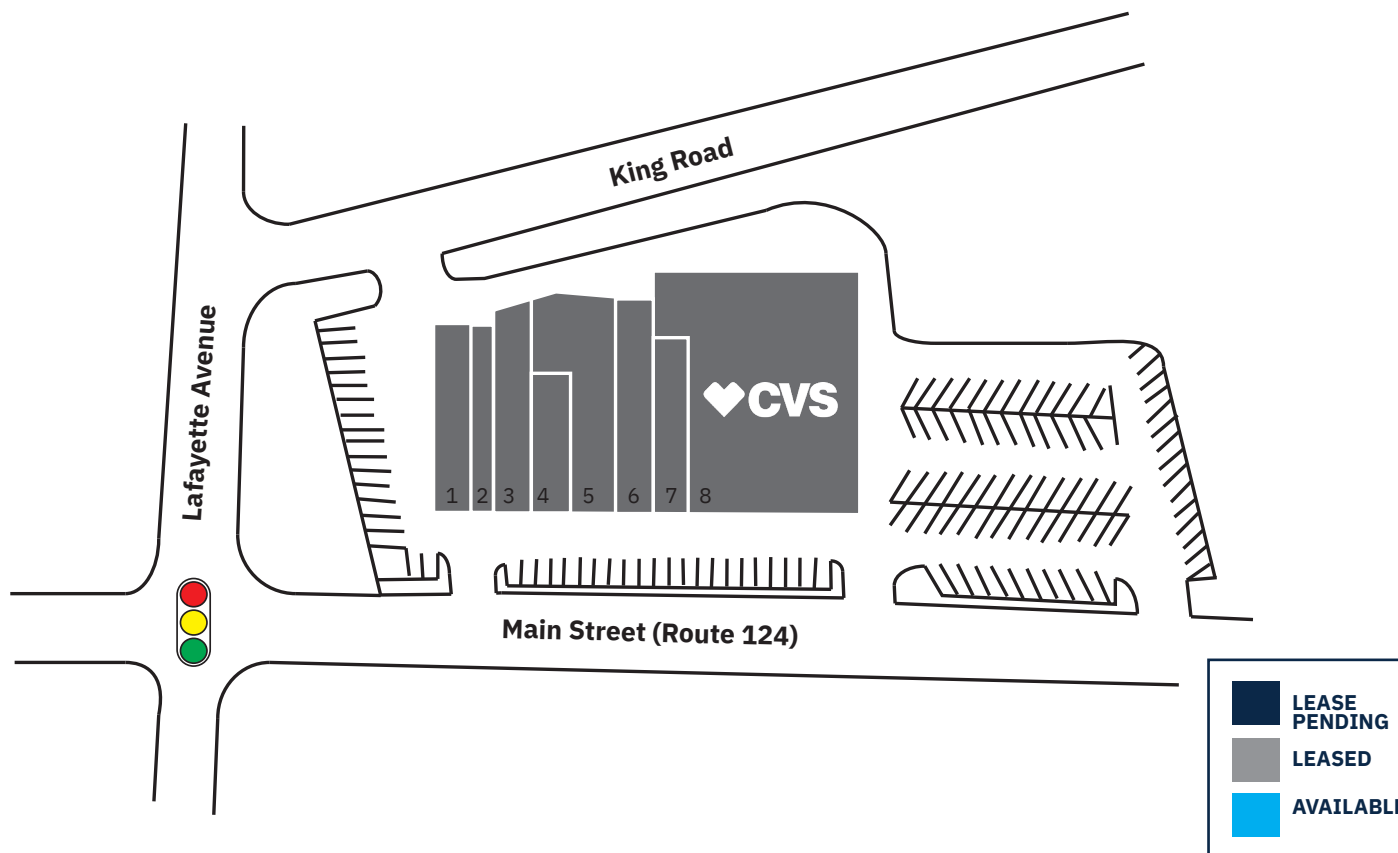

Chatham Plaza

449-465 MAIN STREET (ROUTE 124) | CHATHAM, NJ 07928

SITE PLAN

TENANT ROSTER

SF

1	Blue Foundry Bank	2,086
2	Nail Salon	1,572
3	The Shop Pizza Pasta Panino	2,334
4	Noah's Bagels	1,647
5	JAG Physical Therapy	4,640
6	Chatham Cleaners	2,625
7	C2 Education Center	2,601
8	CVS Pharmacy	14,224