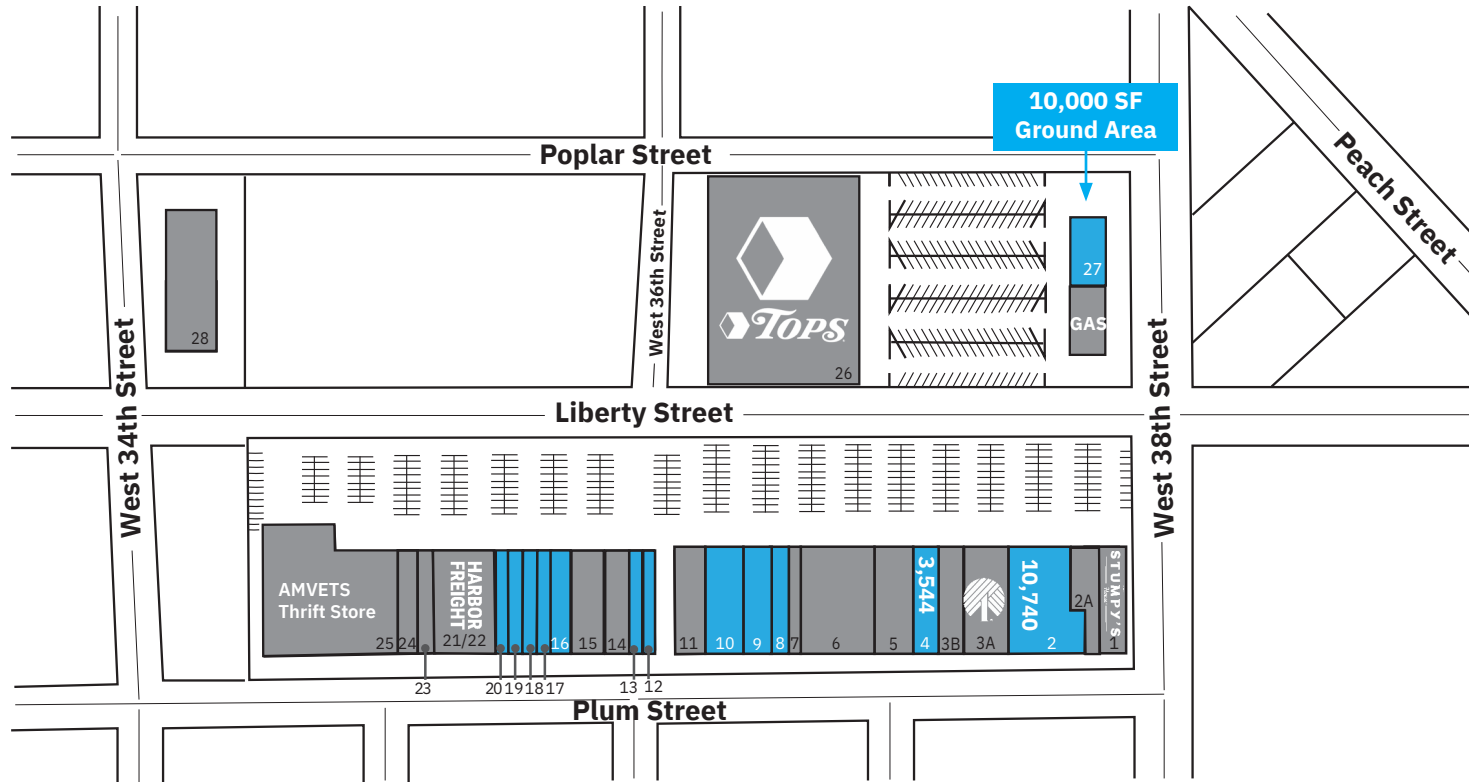

# Liberty Center I

3407-3728 LIBERTY STREET | ERIE, PA 16508

## SITE PLAN

### SF

1	Stumpy's Hatchet House	5,796
2A	Star Restaurant & Bar <i>opening soon!</i>	3,430
2	Available	10,740
3A	Dollar Tree	9,122
3B	Rent-A-Center	5,210
4	Available	3,544
5	PA Wine & Spirits	7,734
6	Erie Gymnastics Center	11,928
7	H&R Block	2,840
8	Available	3,550
9	Available	6,723
10	Available	8,038
11	Werner Books/Coffee Shop	5,833
12	Available	2,800
13	Available	3,500
14	Fred's Furniture	6,300
15	Rotech Healthcare	3,920
16	Available	3,500
17	Available	2,800
18	Available	2,500
19	Available	2,240
20	Available	1,400
21/22	Harbor Freight Tools	13,310
23	GNC	2,100
24	Village Smithy Emporium	3,360
25	AMVETS Thrift Store	28,520
26	Tops Friendly Markets & Gas Station	57,117
27	Available Ground Area	10,000
28	Northwest Savings Bank	3,500