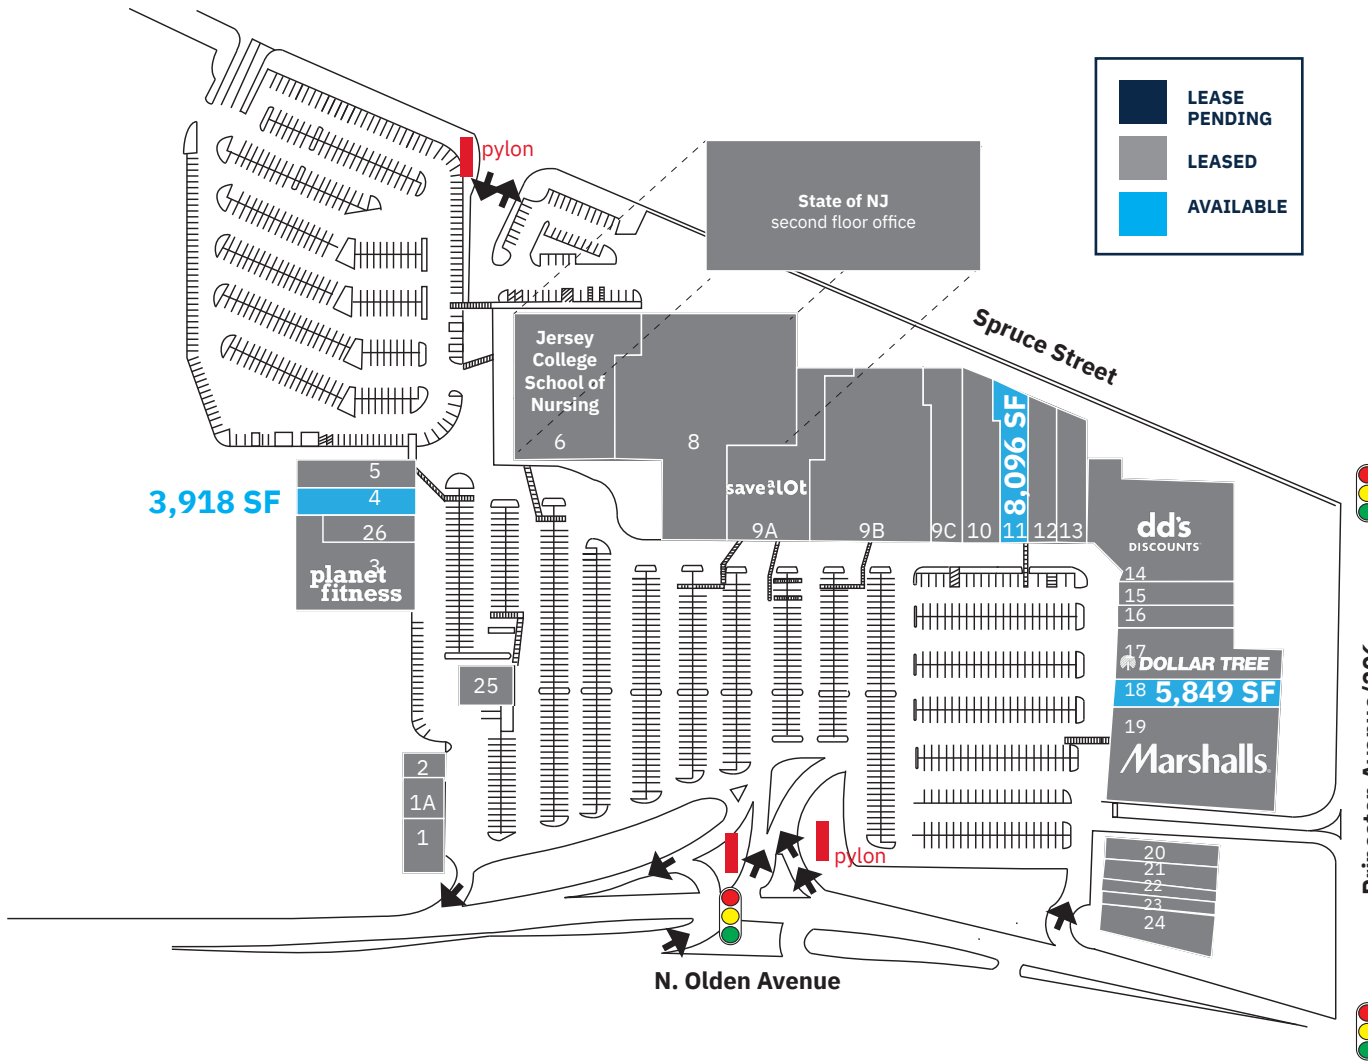

Capitol Plaza

1500-1560 NORTH OLDEN AVENUE | EWING TOWNSHIP, NJ 08638

SITE PLAN

TENANT ROSTER

SF

1	U.S. Armed Forces Career	3,809
1A	Wing Stop	2,197
2	GNC	1,320
3	Planet Fitness	17,380
4	Available	3,918
5	Victorian Beauty Supply	4,598
6	Jersey College School of Nursing	30,543
8	Forman Mills	43,657
9A	Save A Lot	17,584
9B	American Furniture	24,983
9C	Harbor Freight Tools	15,619
10	Rainbow	7,872
11	Available	8,096
12	Ashley Stewart	5,240
13	Buy Rite Liquor	6,000
14	dd's Discounts	20,257
15	America's Best	3,600
16	Foot Locker	3,600
17	Dollar Tree	13,810
18	Available	5,849
19	Marshalls	24,116
20	Laundromat	3,175
21	Rent-A-Center	4,200
22	LA Nails	2,159
23	Chinese Restaurant	2,540
24	Snipes	5,080
25	Bank of America	3,120
26	Pork Chop's BBQ	2,696