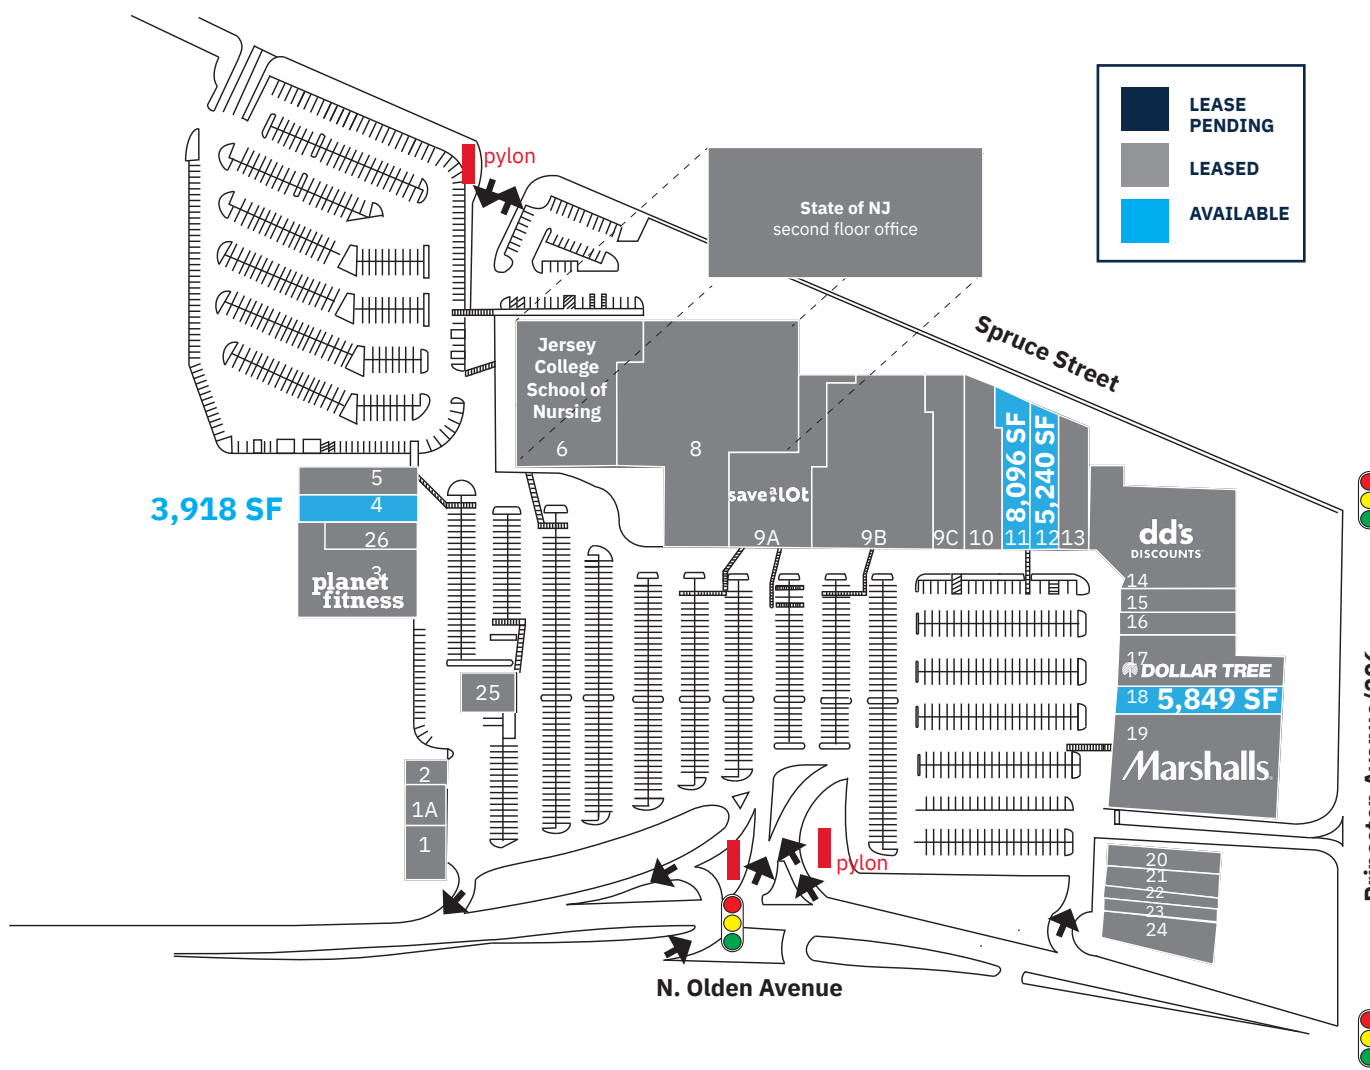

Capitol Plaza

1500-1560 NORTH OLDEN AVENUE | EWING TOWNSHIP, NJ 08638

SITE PLAN

TENANT ROSTER

SF

1	U.S. Armed Forces Career	3,809
1A	Wing Stop	2,197
2	GNC	1,320
3	Planet Fitness	17,380
4	Available	3,918
5	Victorian Beauty Supply	4,598
6	Jersey College School of Nursing	30,543
8	Forman Mills	43,657
9A	Save A Lot	17,584
9B	American Furniture	24,983
9C	Harbor Freight Tools	15,619
10	Rainbow	7,872
11	Available	8,096
12	Coming Available July 2025	5,240
13	Buy Rite Liquor	6,000
14	dd's Discounts	20,257
15	America's Best	3,600
16	Foot Locker	3,600
17	Dollar Tree	13,810
18	Available	5,849
19	Marshalls	24,116
20	Laundromat	3,175
21	Rent-A-Center	4,200
22	LA Nails	2,159
23	Chinese Restaurant	2,540
24	Snipes	5,080
25	Bank of America	3,120
26	Pork Chop's BBQ	2,696