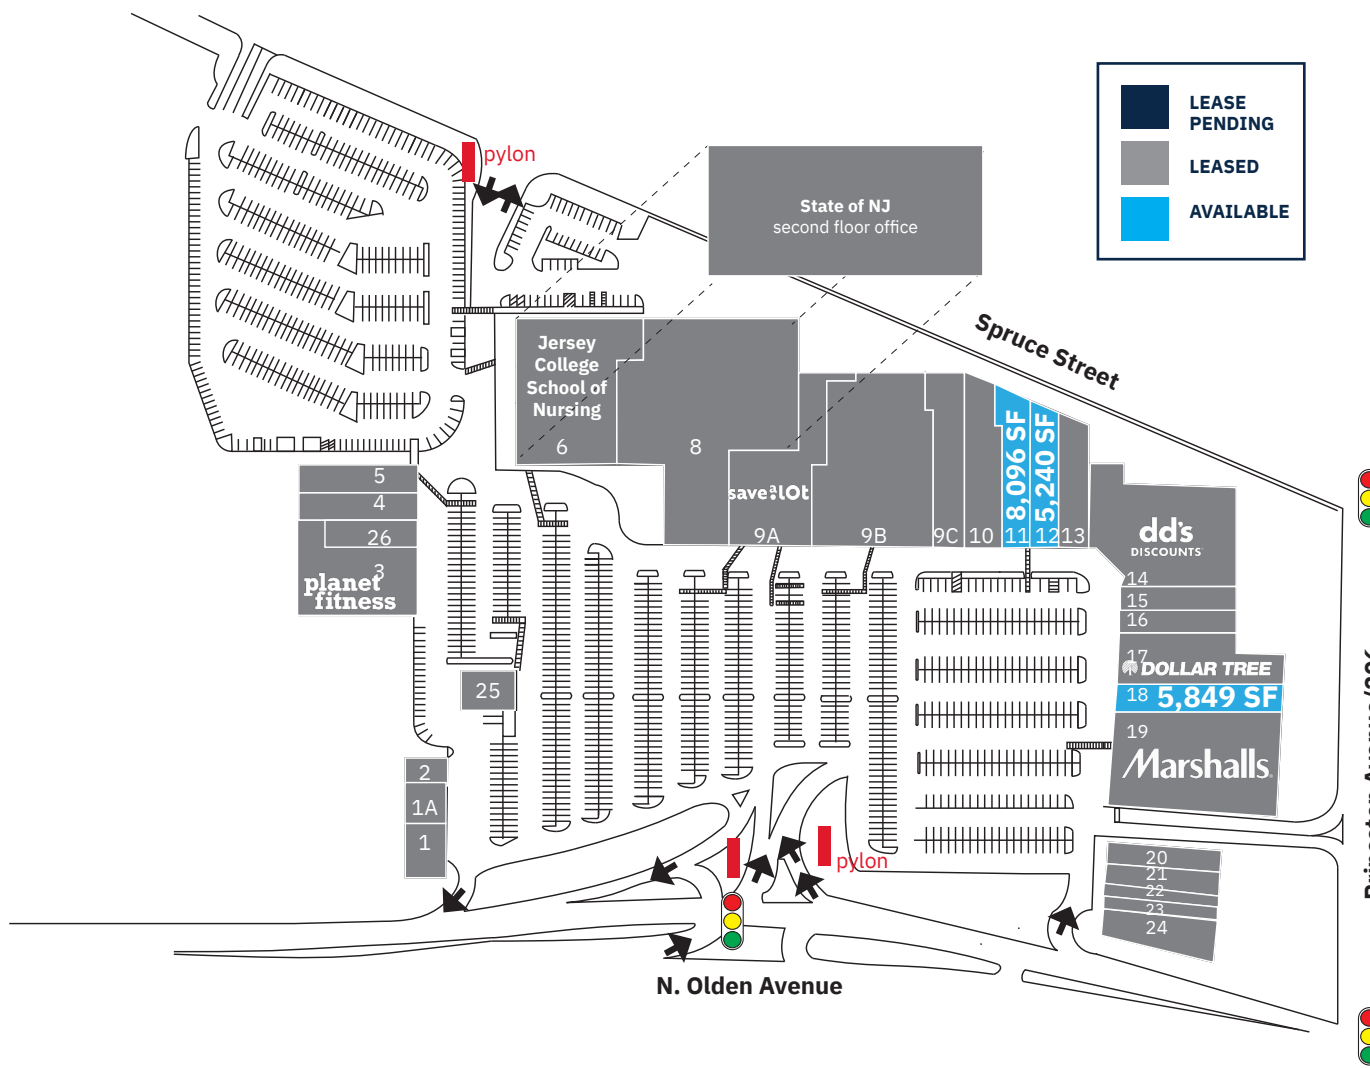

Capitol Plaza

1500-1560 NORTH OLDEN AVENUE | EWING TOWNSHIP, NJ 08638

SITE PLAN

TENANT ROSTER

SF

1	U.S. Armed Forces Career	3,809
1A	Wing Stop	2,197
2	GNC	1,320
3	Planet Fitness	17,380
4	Duck Duck Tooth Pediatric Dentistry	3,918
5	Victorian Beauty Supply	4,598
6	Jersey College School of Nursing	30,543
8	Forman Mills	43,657
9A	Save A Lot	17,584
9B	American Furniture	24,983
9C	Harbor Freight Tools	15,619
10	Rainbow	7,872
11	Available	8,096
12	Coming Available July 2025	5,240
13	Buy Rite Liquor	6,000
14	dd's Discounts	20,257
15	America's Best	3,600
16	Foot Locker	3,600
17	Dollar Tree	13,810
18	Available	5,849
19	Marshalls	24,116
20	Laundromat	3,175
21	Rent-A-Center	4,200
22	LA Nails	2,159
23	Chinese Restaurant	2,540
24	Snipes	5,080
25	Bank of America	3,120
26	Pork Chop's BBQ	2,696