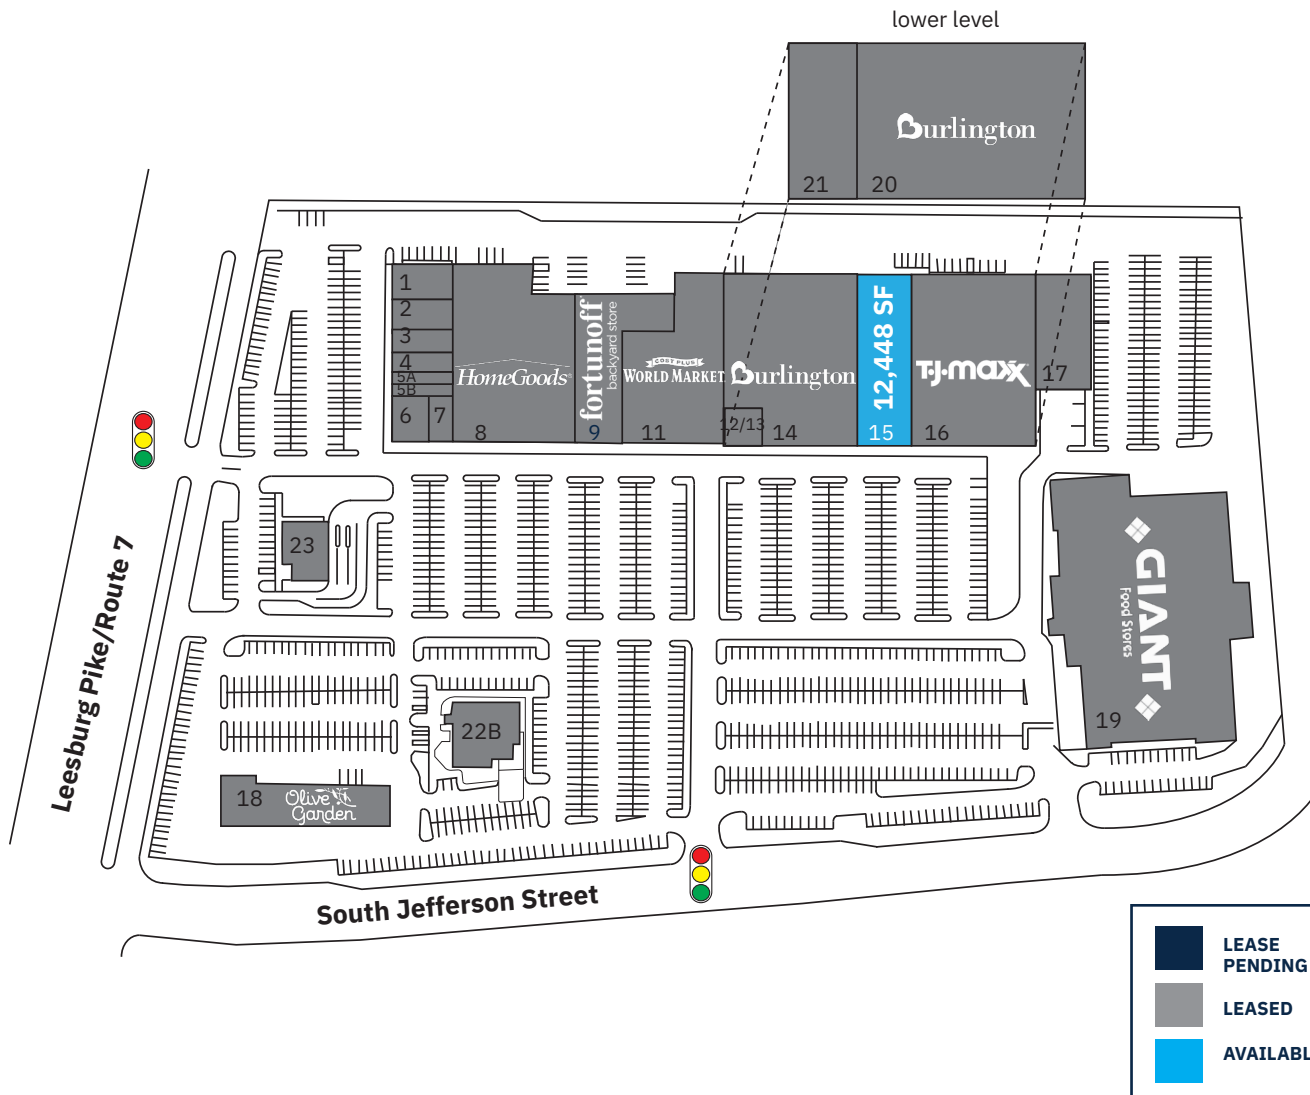

Crossroads Place

3516 S JEFFERSON STREET | FALLS CHURCH, VA 22041

SITE PLAN

TENANT ROSTER

		SF
1	Hour Eyes	2,852
2	Chipotle	2,118
3	Quickway Japanese Hibachi	2,109
4	Einstein Bagels	2,109
5A	Charleys Cheesesteaks and Wings	2,108
5B	Dave's Hot Chicken <i>opening soon!</i>	2,337
6	Starbucks	1,588
7	E.T. Nails Salon	855
8	HomeGoods	29,921
9	Fortunoff Backyard Store	17,813
11	Cost Plus World Market	19,830
12/13	KC Beauty	9,066
14	Burlington	18,657
15	Available	12,448
16	T.J. Maxx	29,649
17	Golden Buffet	9,975
18	Olive Garden	10,380
19	Giant Food	66,000
20	Burlington (lower level)	71,116
21	Mattress Warehouse	21,404
22B	Longhorn Steakhouse	6,242
23	PNC Bank	PAD SITE