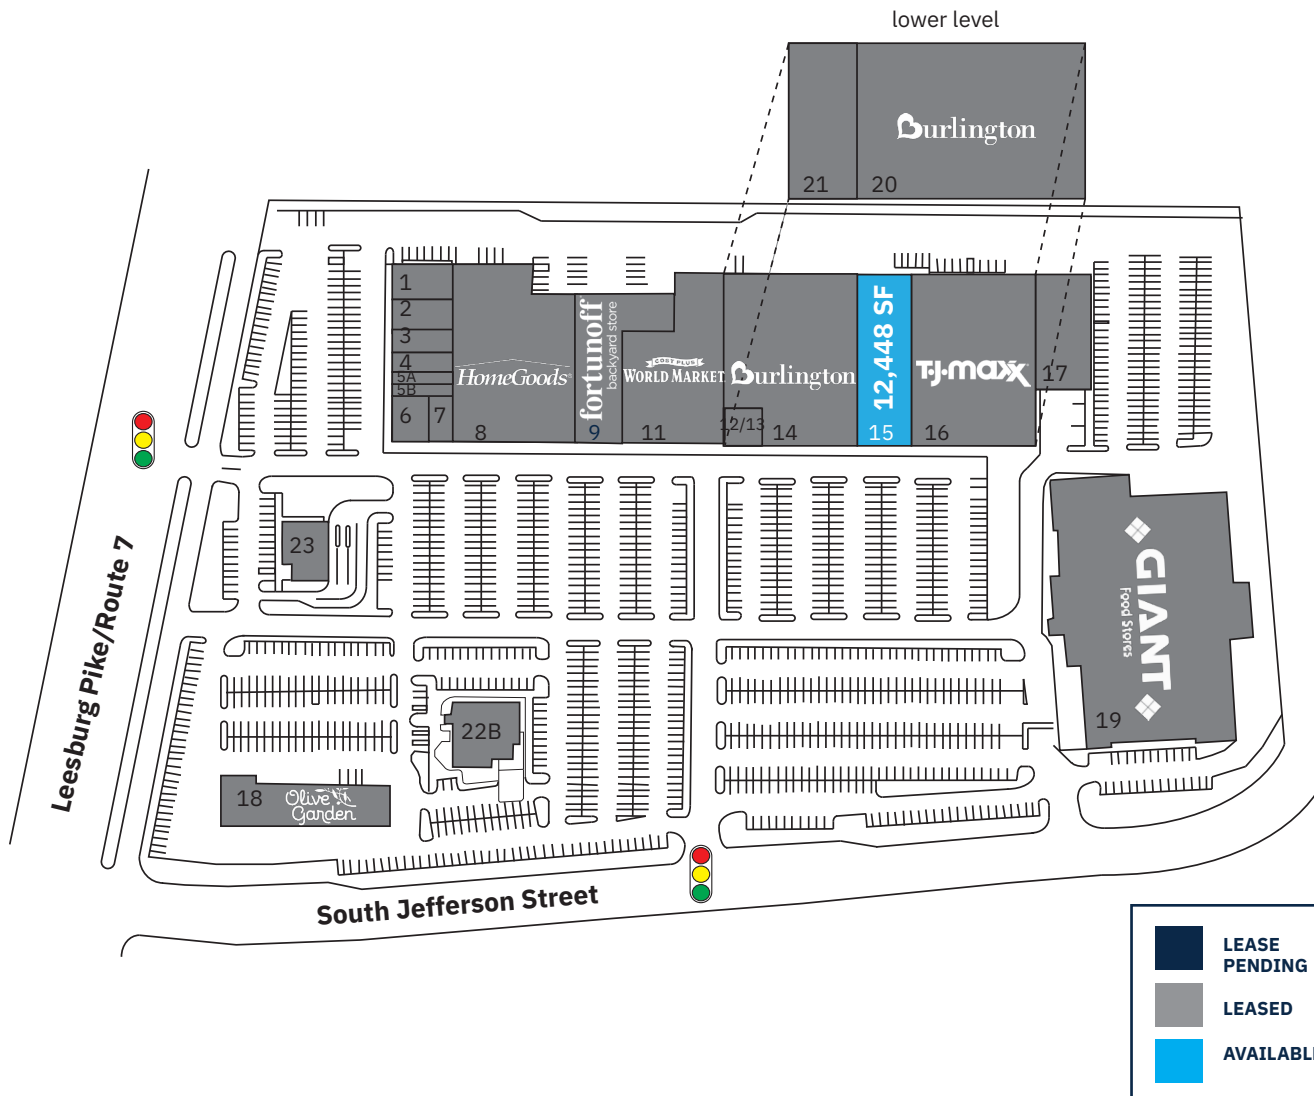

# Crossroads Place

3516 S JEFFERSON STREET | FALLS CHURCH, VA 22041

## SITE PLAN

## TENANT ROSTER

		SF
1	Hour Eyes	2,852
2	Chipotle	2,118
3	Quickway Japanese Hibachi	2,109
4	Einstein Bagels	2,109
5A	Charleys Cheesesteaks and Wings	2,108
5B	Dave's Hot Chicken	2,337
6	Starbucks	1,588
7	E.T. Nails Salon	855
8	HomeGoods	29,921
9	Fortunoff Backyard Store	17,813
11	Cost Plus World Market	19,830
12/13	KC Beauty	9,066
14	Burlington	18,657
15	<b>Available</b>	<b>12,448</b>
16	T.J. Maxx	29,649
17	Golden Buffet	9,975
18	Olive Garden	10,380
19	Giant Food	66,000
20	Burlington (lower level)	71,116
21	Mattress Warehouse	21,404
22B	Longhorn Steakhouse	6,242
23	PNC Bank	PAD SITE