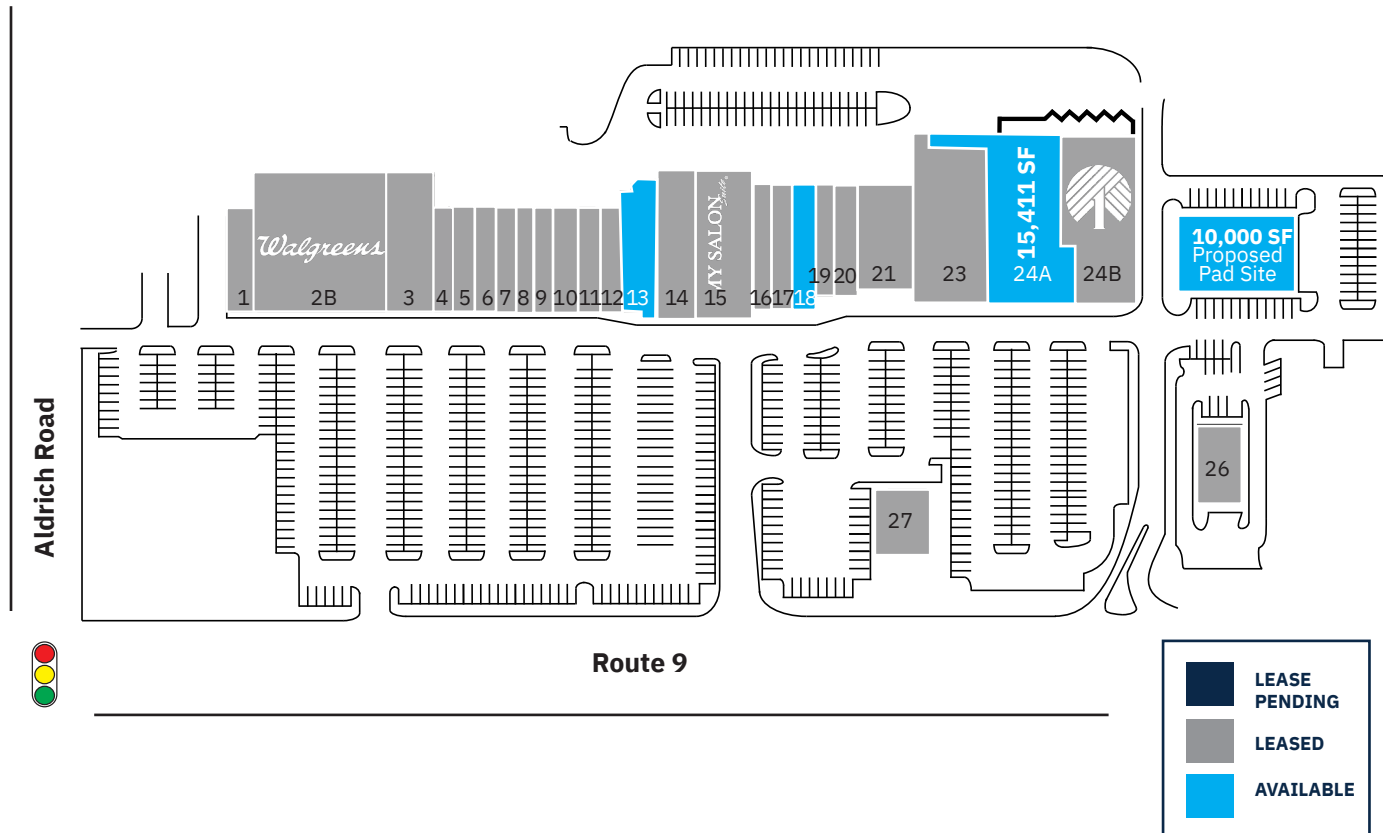

Aldrich Plaza

4075 US HIGHWAY 9 | HOWELL, NJ 07731

SITE PLAN

TENANT ROSTER

		SF
1	Big City Bagels & Salads	3,100
2B	Walgreens	15,167
3	RJW Barnabas Health	10,393
4	Nothing Bundt Cakes	2,500
5	Karate School	4,600
6	Chinese Restaurant	1,400
7	Coffee Shop	2,000
8	Pizzeria Restaurant	2,000
9	Dry Cleaners	2,000
10	Asian Harbor Sushi	2,433
11	Ice Cream Shop	1,400
12	Optician	2,000
13	Available	3,239
14	Hallmark	5,180
15	My Salon Suite	7,910
16	AT&T	3,250
17	Bubbakoo's Burritos	1,900
18	Available	1,962
19	Salon Centric	3,448
20	Dentist Office	1,165
21	Liquor Store	6,167
23	Retro Fitness	11,200
24A	Available	15,411
24B	Dollar Tree	15,019
25A	Available - Proposed Pad Site	10,000
26	Kessler Institute Rehab*	
27	Burger King <i>Opening Soon!</i>	2,640