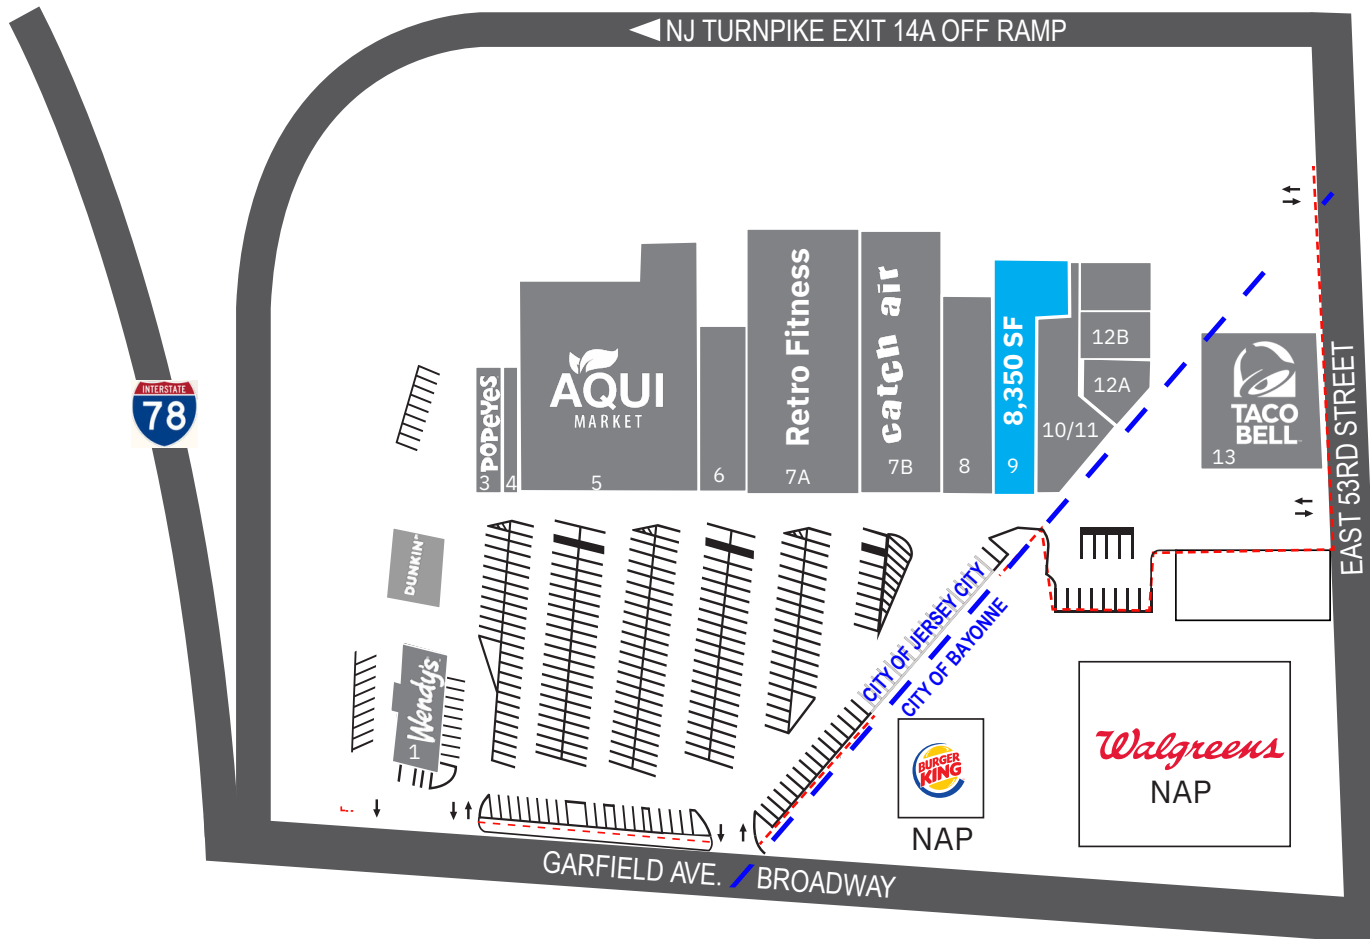

# Twin City Shopping Center

2-36 GARFIELD AVENUE | JERSEY CITY, NJ 07305

## SITE PLAN

### TENANT ROSTER

		SF
1	Wendy's	3,710
2	Dunkin	2,026
3	Popeyes	2,000
4	1HourRepair.com	1,500
5	Aqui Market	24,045
6	Everything 99¢	5,000
7A	Retro Fitness	16,000
7B	Catch Air	14,000
8	Laundromat	5,942
9	Available	8,350
10/11	Liquor Store	5,565
12A	Sakura Teriyaki <i>Opening Soon!</i>	1,946
12B	T-Mobile	1,500
12C	Apple Nail Salon	1,652
13	Taco Bell	2,103