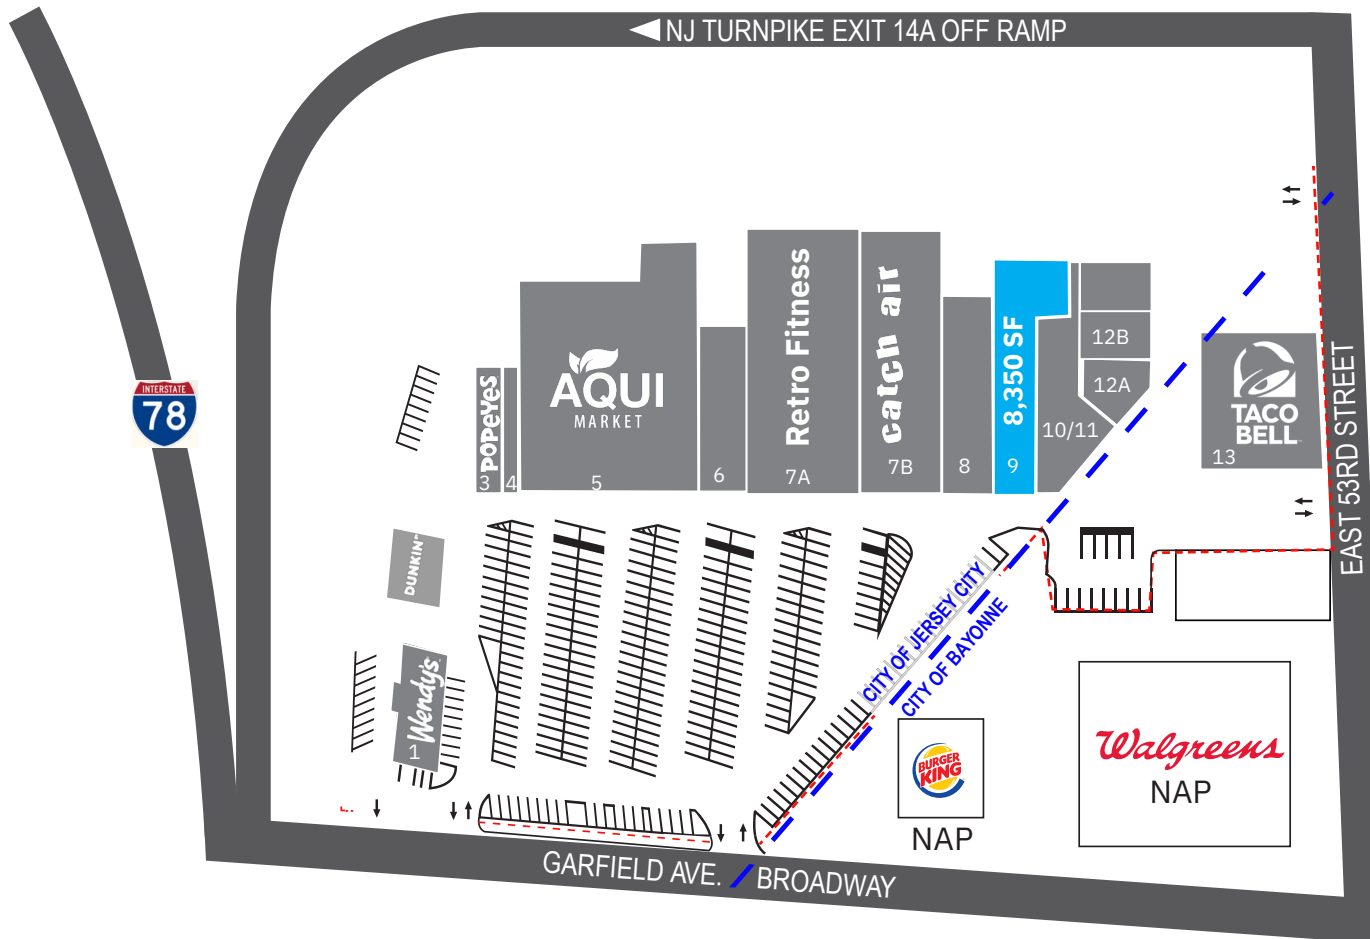

# Twin City Shopping Center

2-36 GARFIELD AVENUE | JERSEY CITY, NJ 07305

## SITE PLAN

### TENANT ROSTER

		SF
1	Wendy's	3,710
2	Dunkin	2,026
3	Popeyes	2,000
4	1HourRepair.com	1,500
5	Aqui Market	24,045
6	Everything 99¢	5,000
7A	Retro Fitness	16,000
7B	Catch Air	14,000
8	Laundromat	5,942
9	Available	8,350
10/11	Liquor Store	5,565
12A	Sakura Teriyaki <i>Opening Soon!</i>	1,946
12B	T-Mobile	1,500
12C	Apple Nail Salon	1,652
13	Taco Bell	2,103