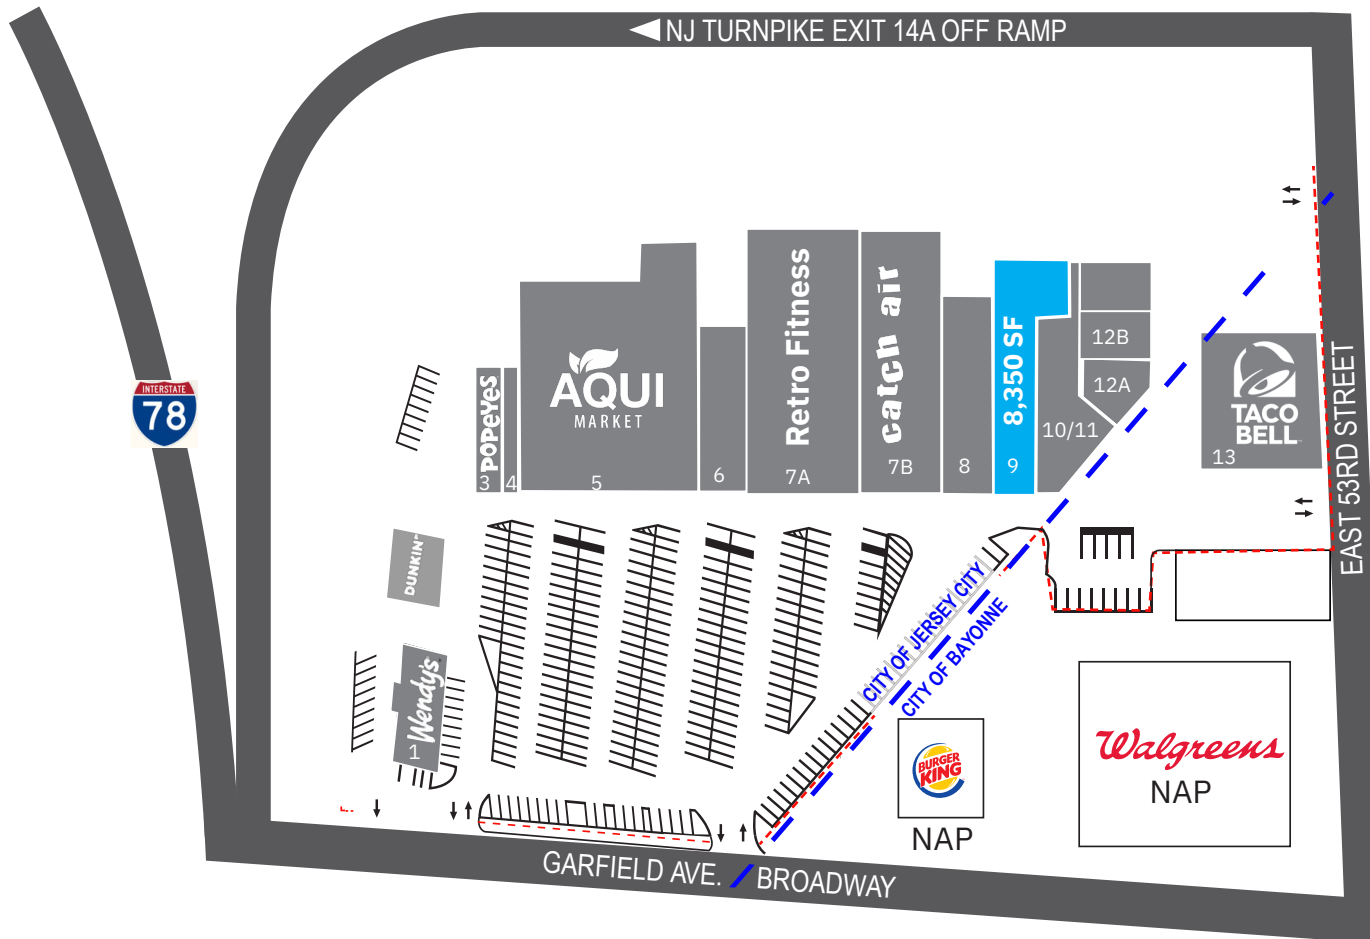

# Twin City Shopping Center

2-36 GARFIELD AVENUE | JERSEY CITY, N.J. 07305

## SITE PLAN

### TENANT ROSTER

		SF
1	Wendy's	3,710
2	Dunkin	2,026
3	Popeyes	2,000
4	1HourRepair.com	1,500
5	Aqui Market	24,045
6	Everything 99¢	5,000
7A	Retro Fitness	16,000
7B	Catch Air	14,000
8	Laundromat	5,942
9	Available	8,350
10/11	Liquor Store	5,565
12A	Sakura Teriyaki <i>Opening Soon!</i>	1,946
12B	T-Mobile	1,500
12C	Apple Nail Salon	1,652
13	Taco Bell	2,103