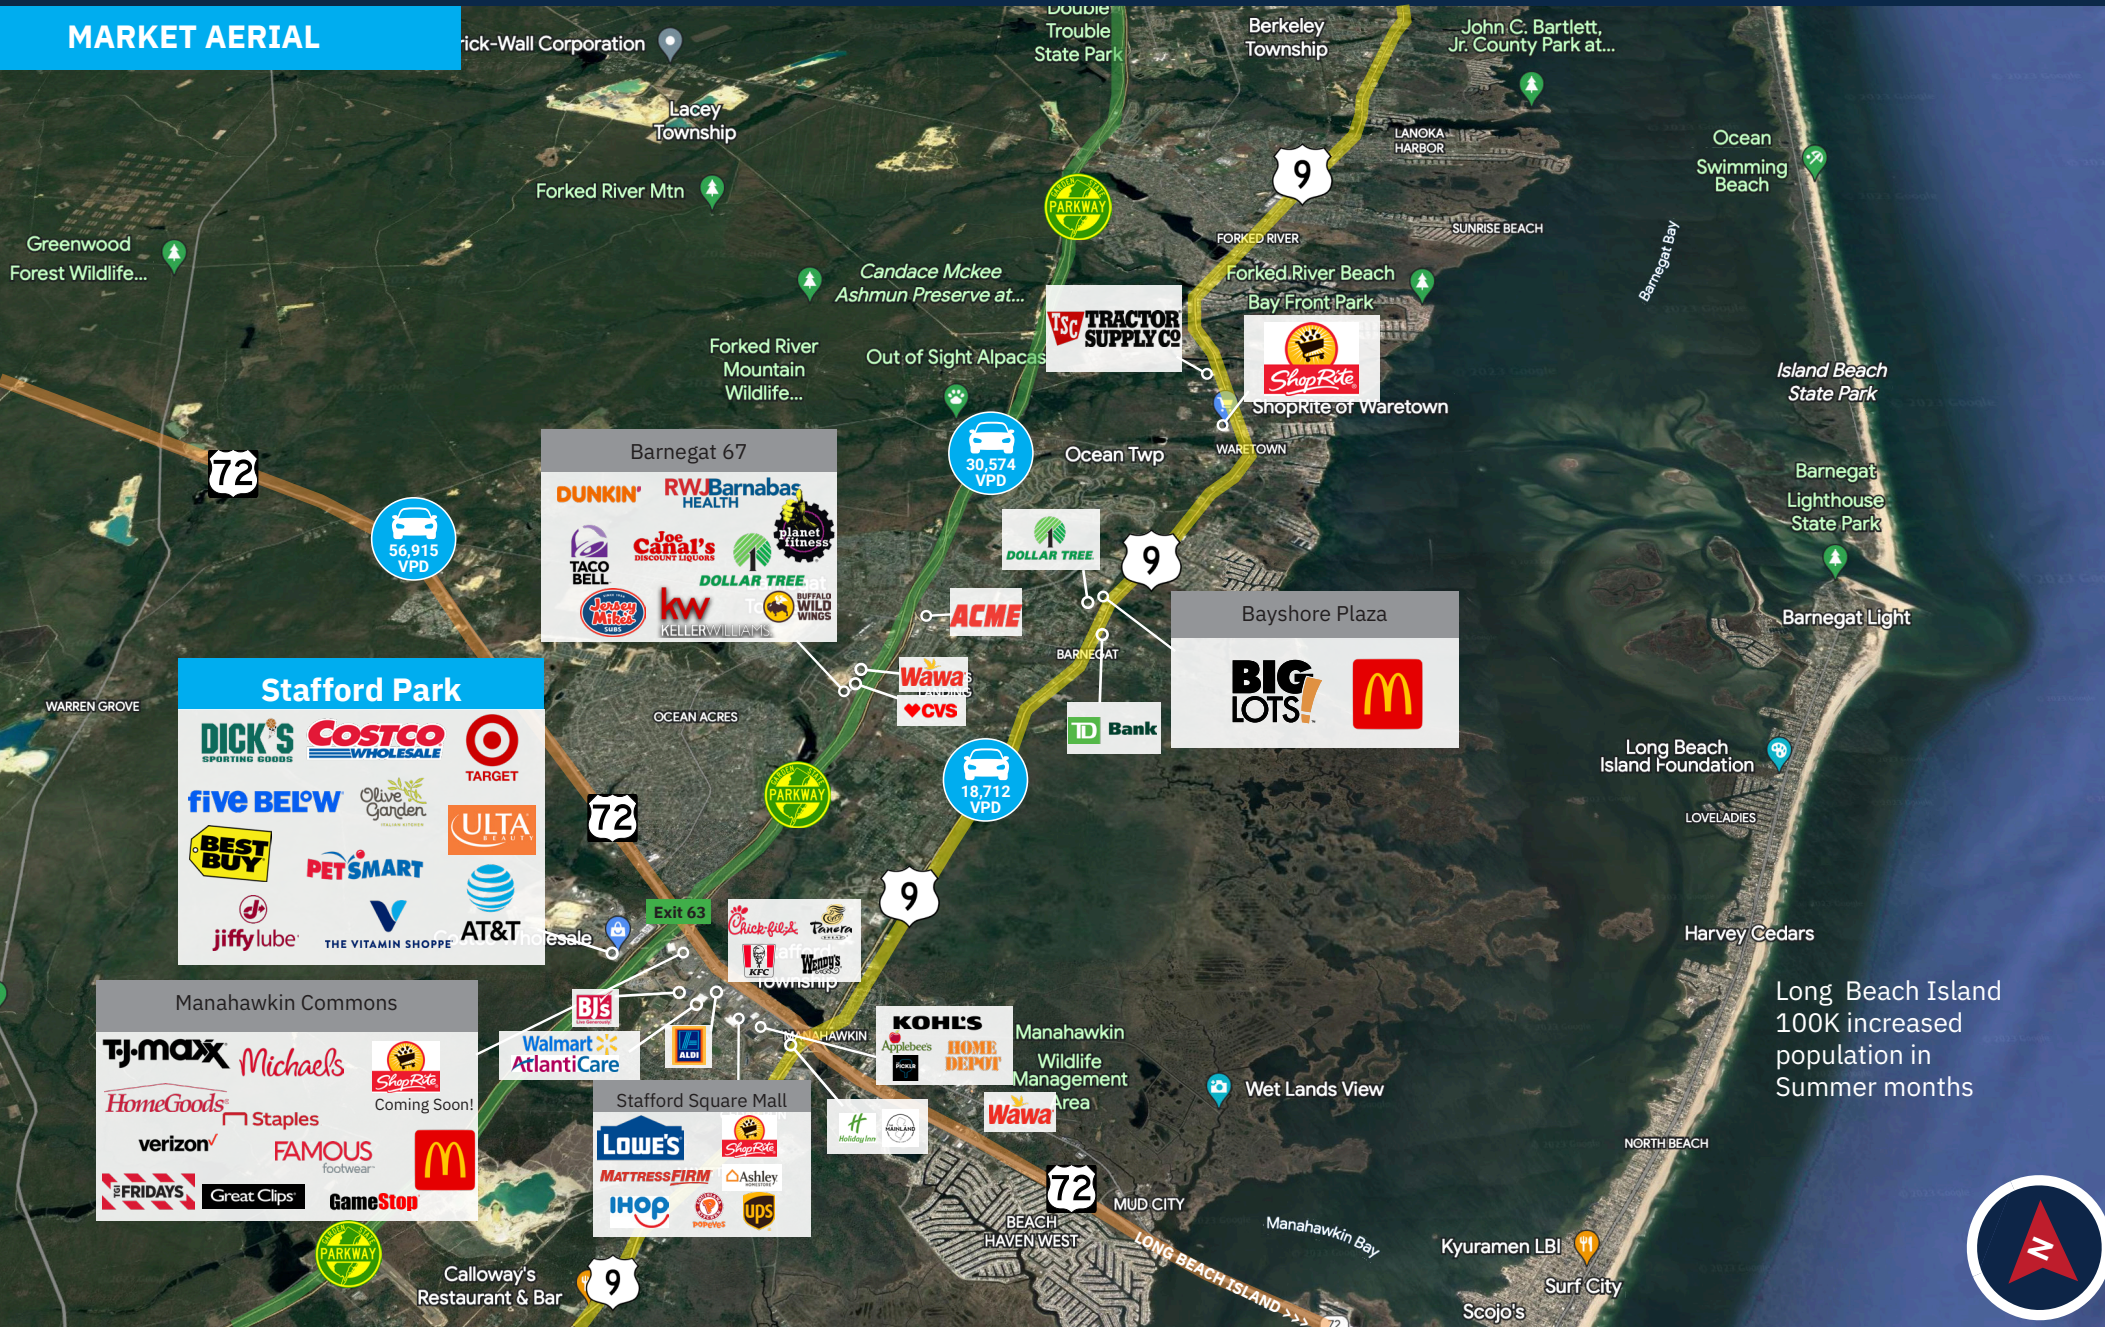

Stafford Park Shopping Center

209 STAFFORD PARK BLVD. | MANAHAWKIN, NJ 08050

MARKET AERIAL

Long Beach Island
100K increased
population in
Summer months