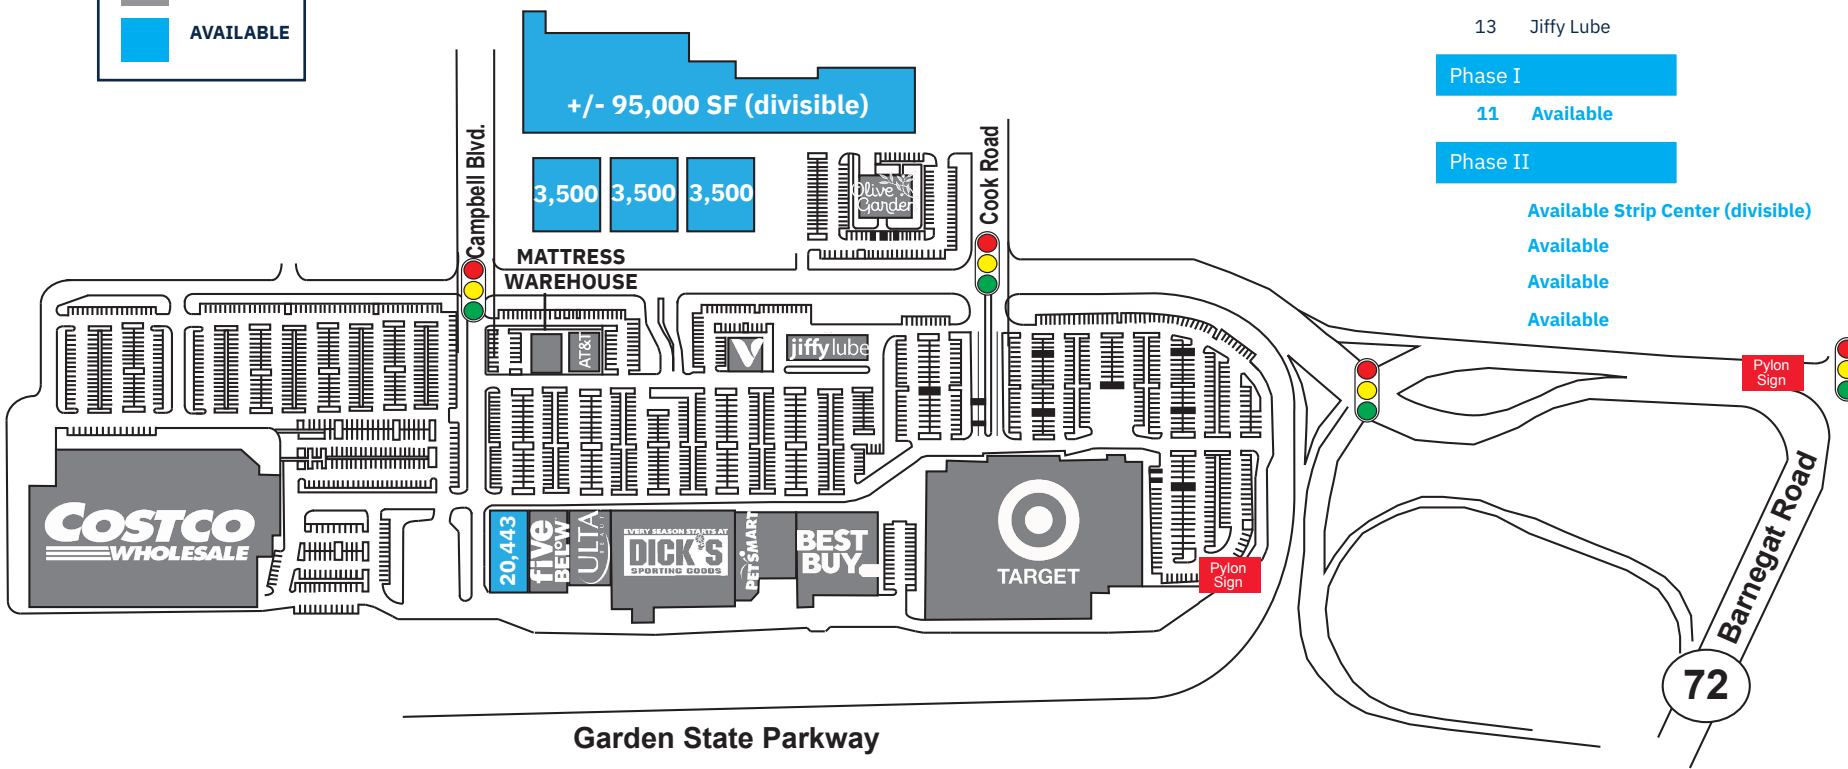

# Stafford Park Shopping Center

209 STAFFORD PARK BLVD. | MANAHAWKIN, NJ 08050

## SITE PLAN

LEASE PENDING  
 LEASED  
 AVAILABLE

### Existing Building

1	Costco	-
2	Five Below	8,176
3	Ulta Beauty	10,789
4	Dick's Sporting Goods	50,000
5	PetSmart	20,443
6	Best Buy	30,162
7	Target	-
8	AT&T	3,200
9	The Vitamin Shoppe	3,520
10	Olive Garden	7,619
12	Mattress Warehouse	4,000
13	Jiffy Lube	2,400

### Phase II

Available Strip Center (divisible)	+/- 95,000
Available	3,500
Available	3,500
Available	3,500

To be built