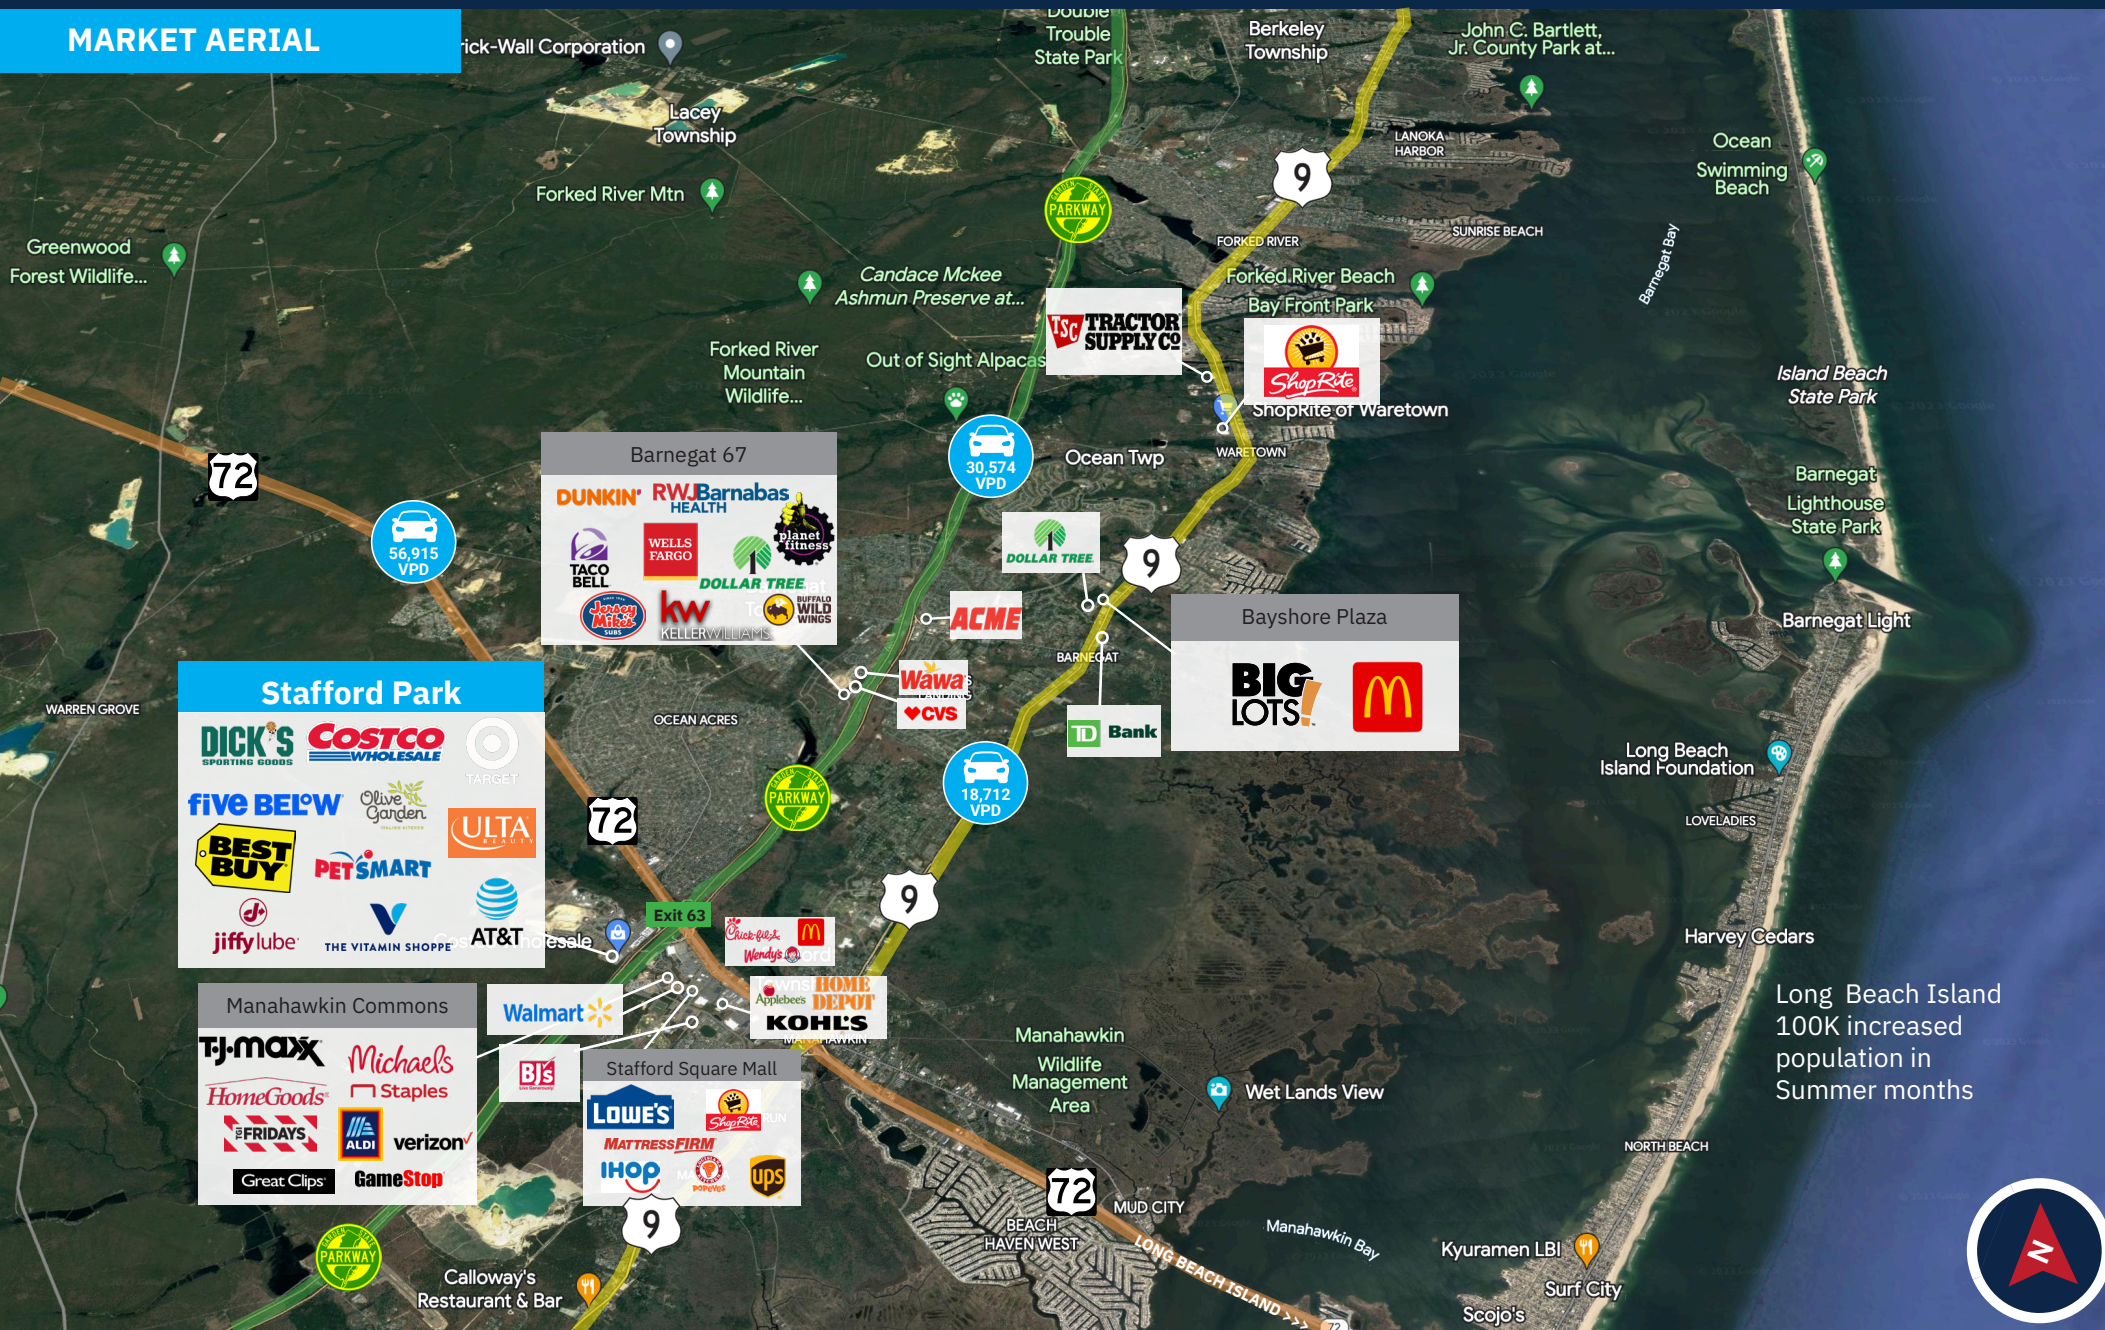

# Stafford Park Shopping Center

209 STAFFORD PARK BLVD. | MANAHAWKIN, NJ 08050

## MARKET AERIAL

Long Beach Island  
100K increased  
population in  
Summer months