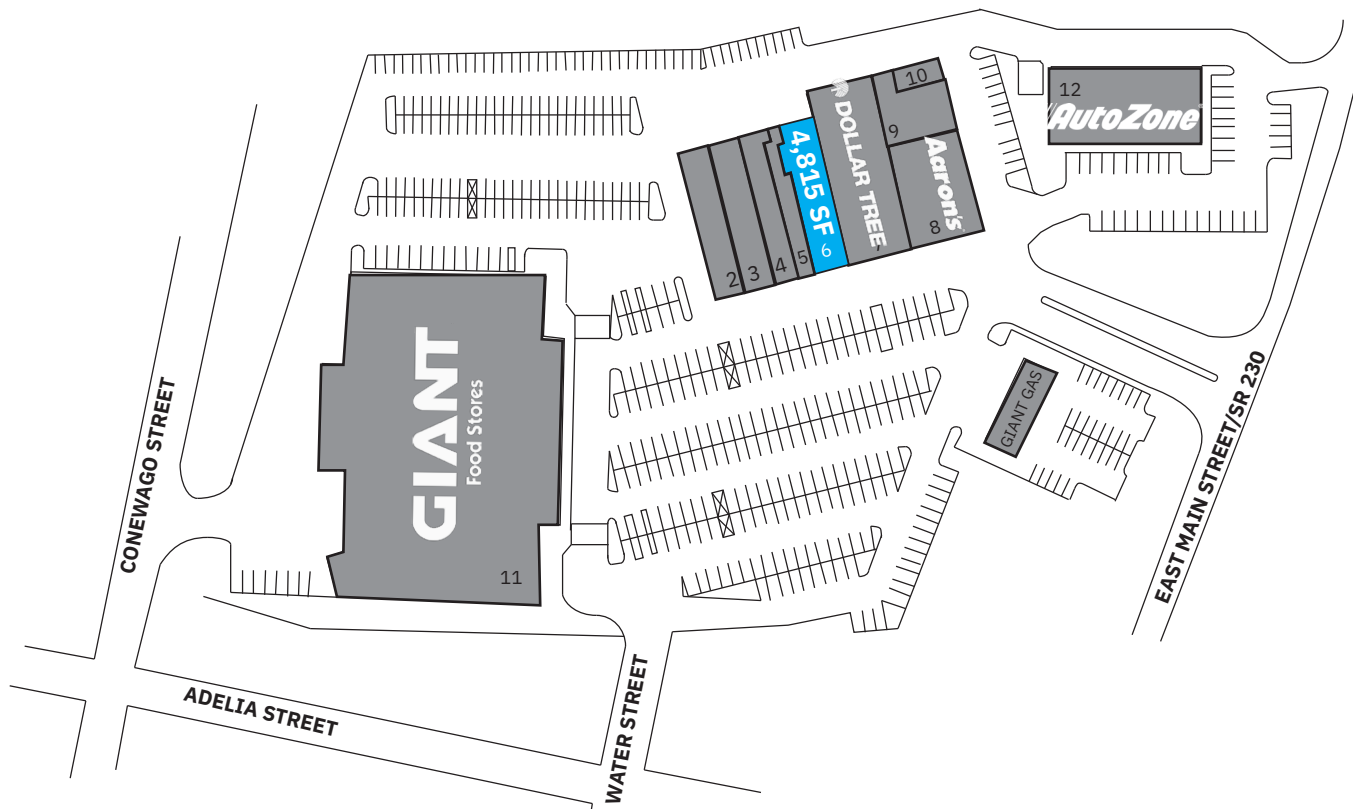

Mid-town Plaza

450 E MAIN STREET/HARRISBURG PIKE | MIDDLETOWN, PA 17057

SITE PLAN

TENANT ROSTER

SF

1	Giant Food Stores	59,500
2	H&R Block	2,080
3	Midtown Pizza	3,580
4	Great Clips	3,512
5	Chinese Restaurant	2,265
6	Available	4,815
7	Dollar Tree	8,960
8	Aaron's	6,300
9	PA Wine & Spirits	2,600
10	Puff N' Snuff	1,072
11	Giant Gas Station	-
12	AutoZone	7,381