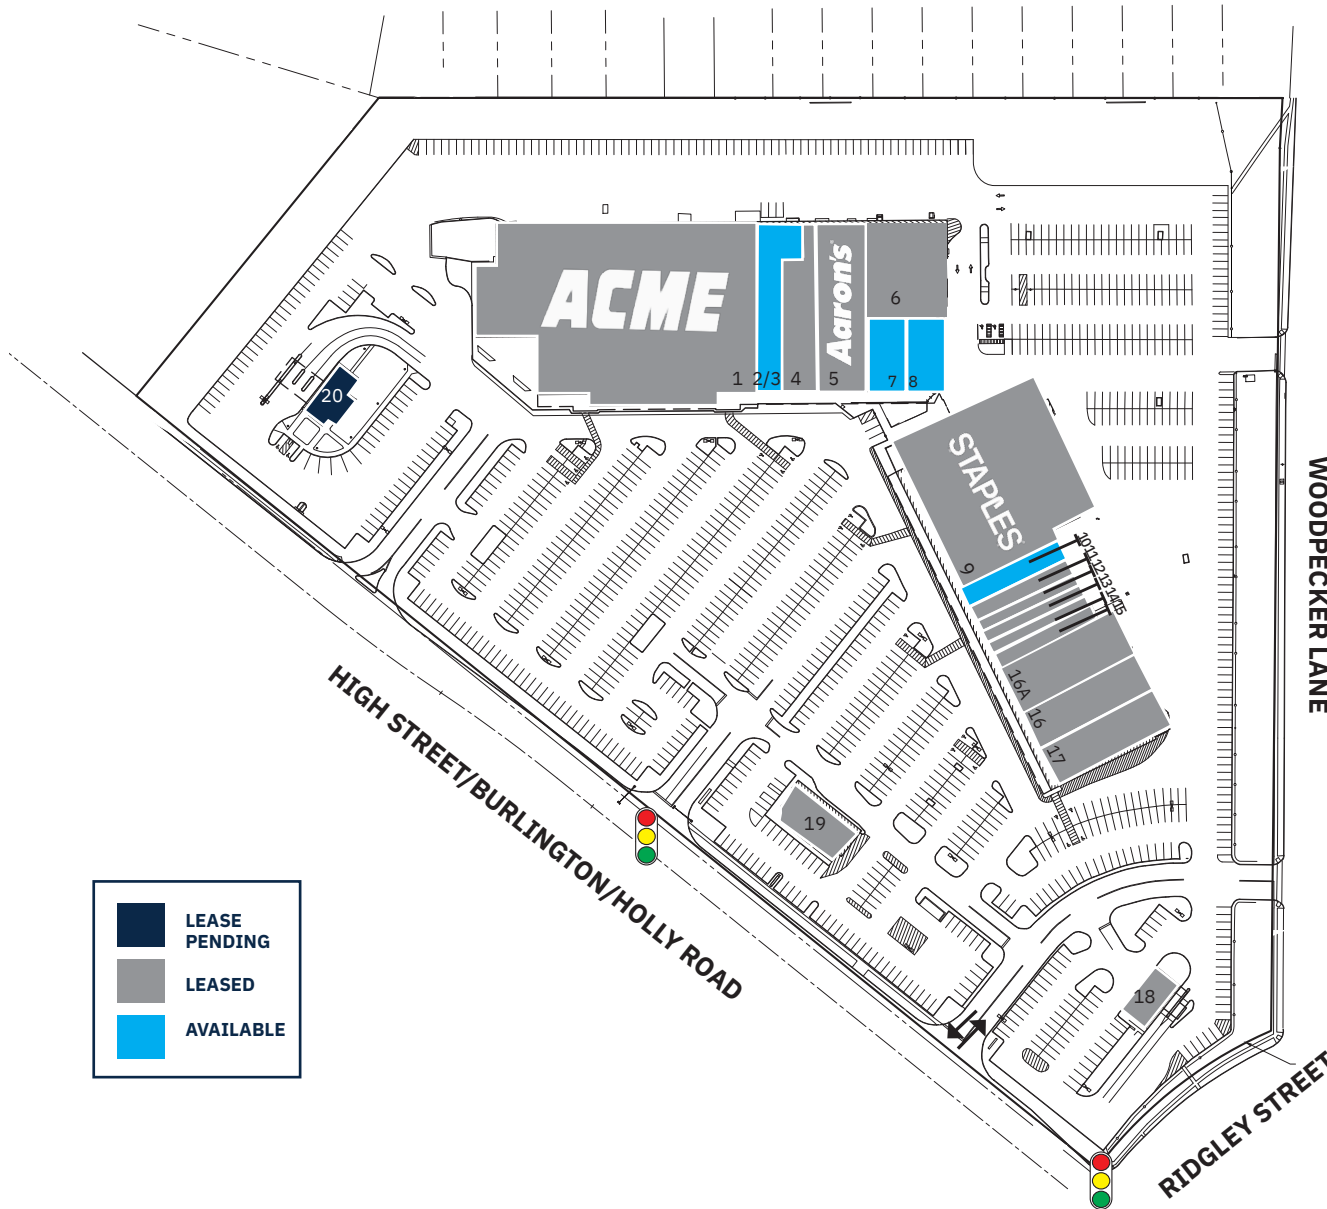

# Fairground Plaza

500 HIGH STREET | MOUNT HOLLY, NJ 08060

## SITE PLAN

<span style="display:inline-block; width:15px; height:15px; background-color:darkblue;"></span>	LEASE PENDING
<span style="display:inline-block; width:15px; height:15px; background-color:grey;"></span>	LEASED
<span style="display:inline-block; width:15px; height:15px; background-color:lightblue;"></span>	AVAILABLE

## TENANT ROSTER

SF

1	ACME	64,917
2/3	Available	9,602
4	Cork N Bottle	7,548
5	Aaron's	9,266
6	State of NJ	7,268
7	Available	3,880
8	Available	4,166
9	Staples	25,886
10	Available	2,400
11	True Colors Hair Salon	1,800
12	Hunan Wok	1,680
13	US Nails	1,920
14	Jackson Hewitt	1,800
15	Sal's Pizza	2,400
16A	Virtua	5,825
16	Dollar Tree	9,528
17	Advance Auto Parts	9,800
18	Santander Bank	2,100
19	Citizens Bank <i>opening soon!</i>	4,352
20	Lease Pending	2,607