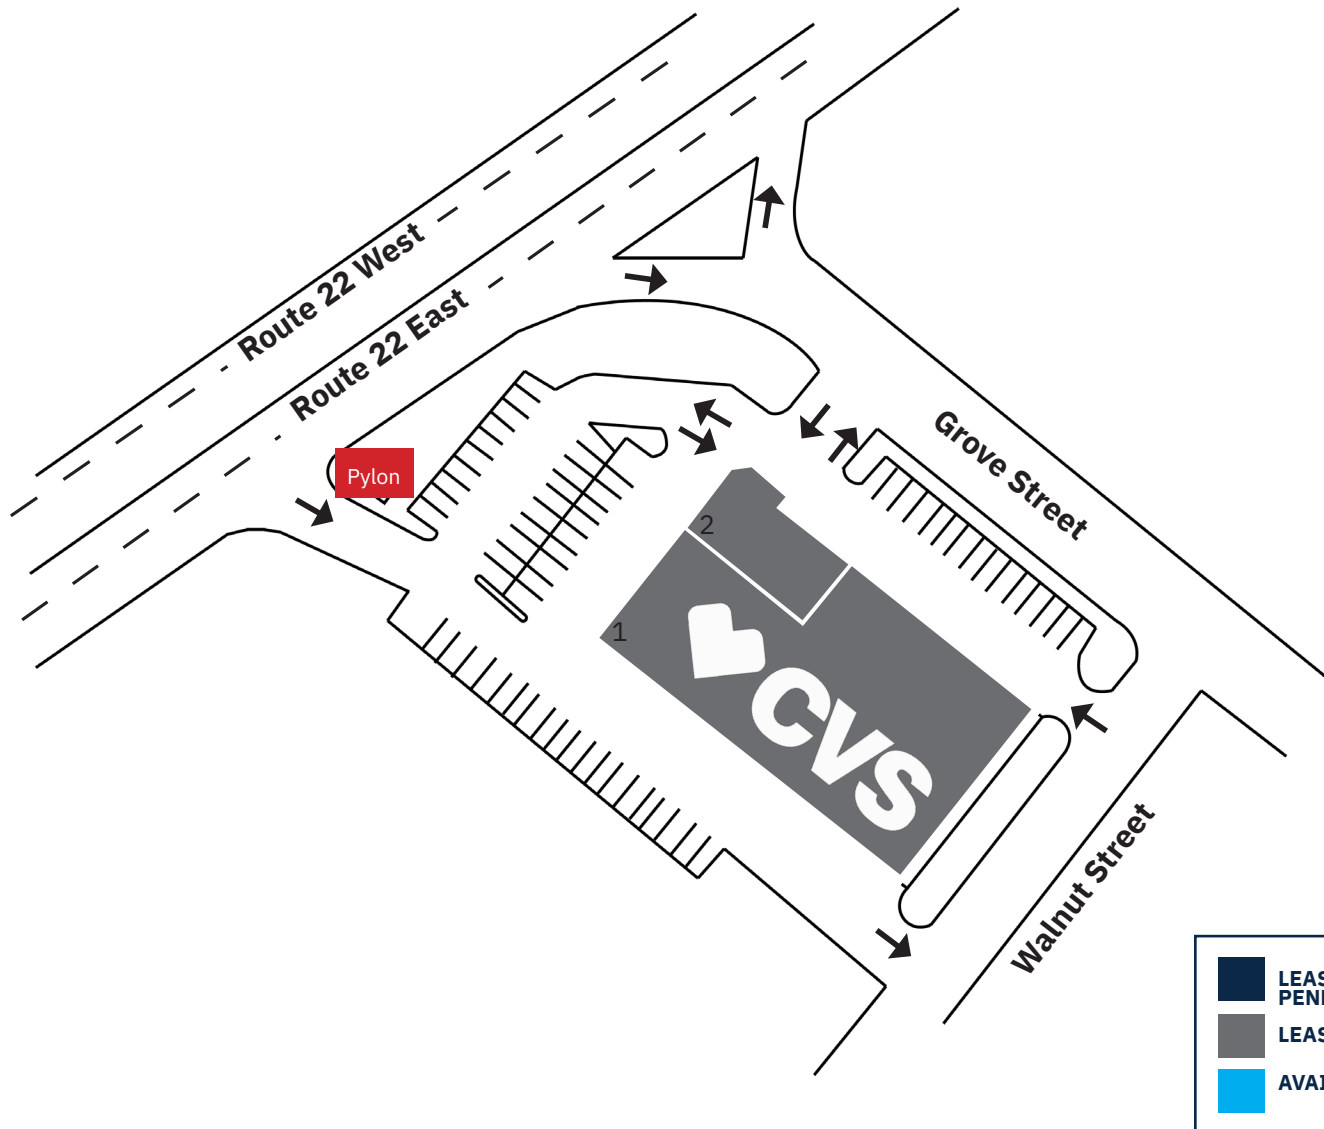

CVS Plaza

780 US-22 | NORTH PLAINFIELD, NJ 07060

SITE PLAN

TENANT ROSTER

SF

1	CVS Pharmacy	15,000
2	Armed Forces Recruiting Office	3,910