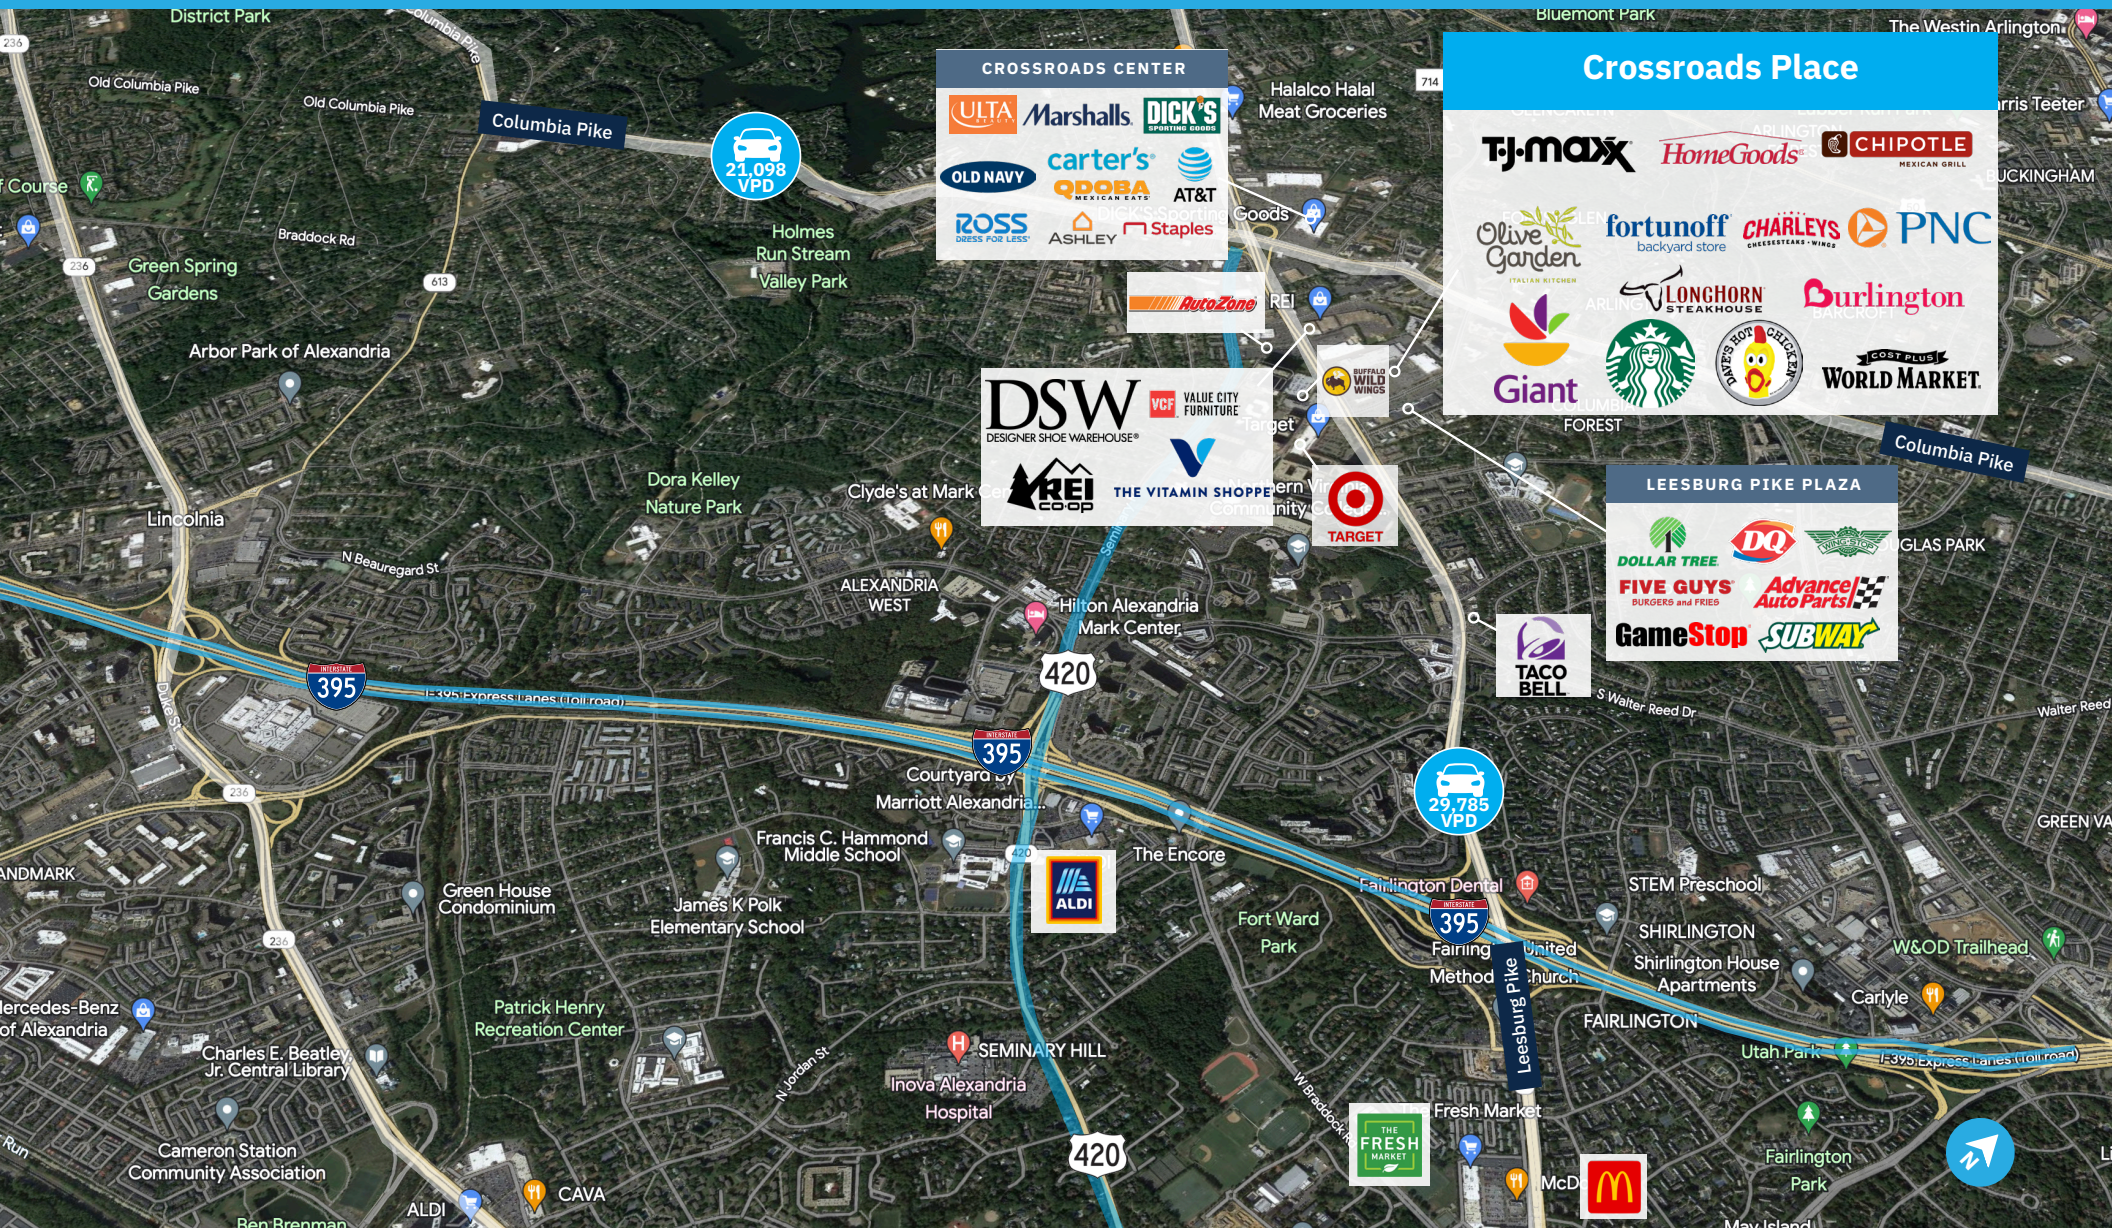

Crossroads Place

3516 S JEFFERSON STREET | FALLS CHURCH, VA 22041

MARKET AERIAL

CROSSROADS CENTER

- ULTA
- Marshalls
- DICK'S SPORTING GOODS
- OLD NAVY
- carter's
- QDOBA MEXICAN EATS
- AT&T
- ROSS DRESS FOR LESS
- ASHLEY
- Staples

Crossroads Place

- TJ-maxx
- HomeGoods
- CHIPOTLE MEXICAN GRILL
- Olive Garden
- fortunoff backyard store
- CHARLEY'S CHEESESTEAKS - WINGS
- PNC
- Giant
- Starbucks
- LONGHORN STEAKHOUSE
- Burlington
- WORLD MARKET

LEESBURG PIKE PLAZA

- DOLLAR TREE
- DQ
- FIVE GUYS BURGERS and FRIES
- Advance Auto Parts
- GameStop
- SUBWAY

- DSW DESIGNER SHOE WAREHOUSE
- VCF VALUE CITY FURNITURE
- REI
- THE VITAMIN SHOPPE
- TARGET

TACO BELL

ALDI

THE FRESH MARKET

McDonald's