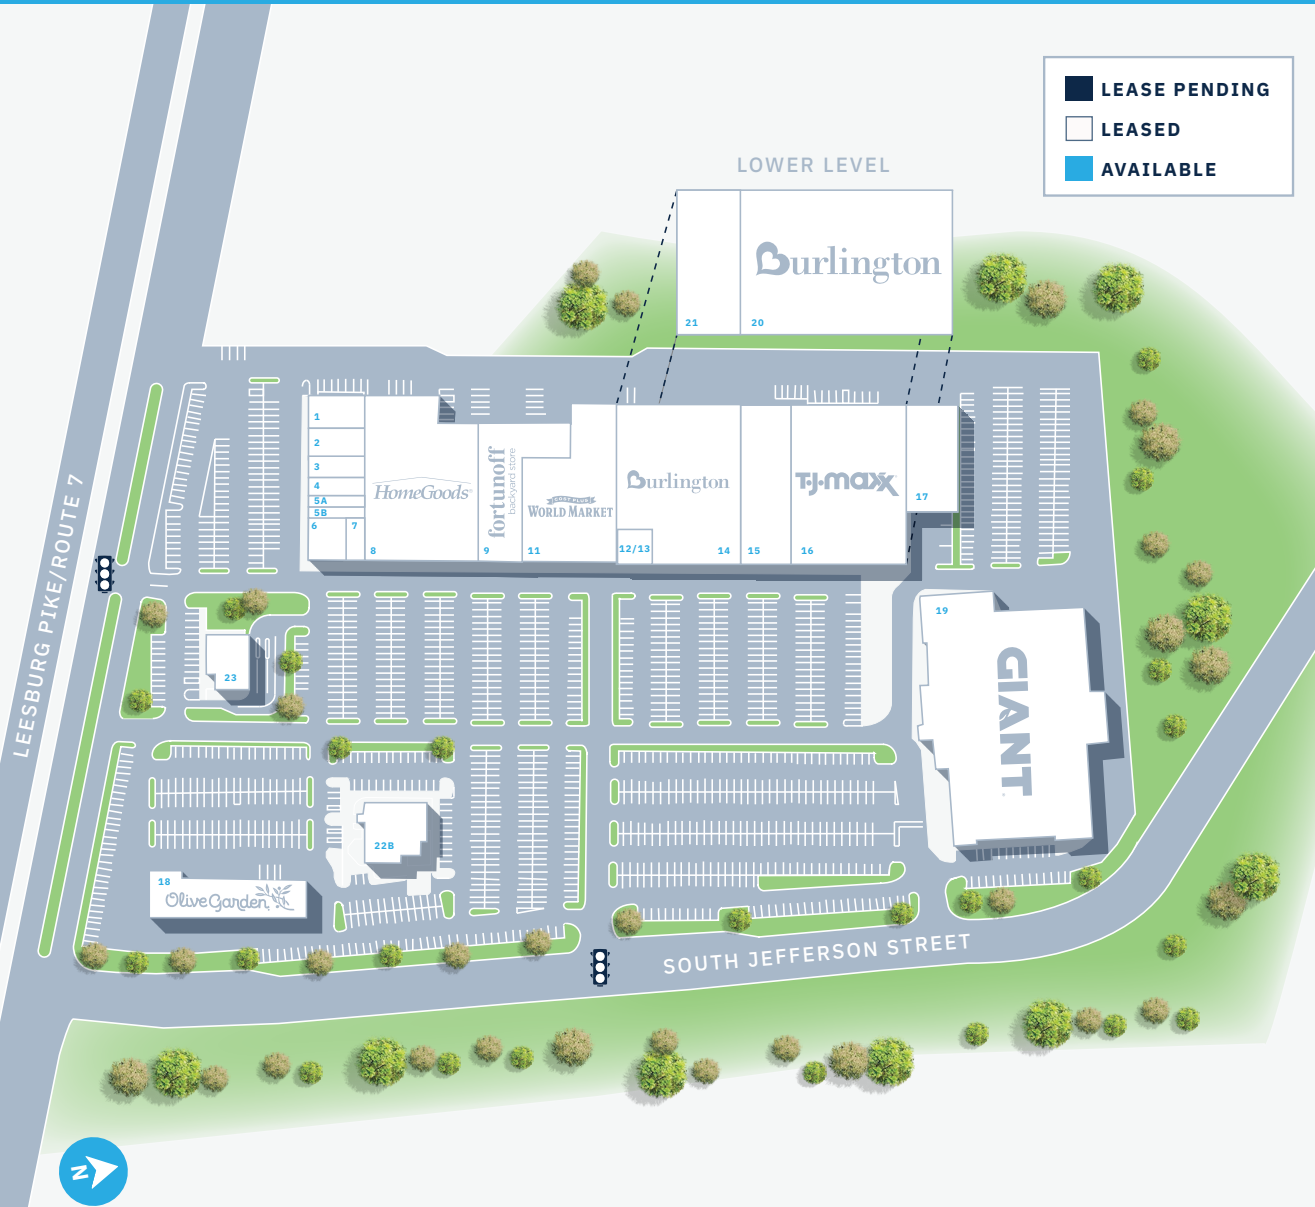

# Crossroads Place

3516 S JEFFERSON STREET | FALLS CHURCH, VA 22041

## SITE PLAN

Tenant Roster		SF
1	Hour Eyes	2,852
2	Chipotle	2,118
3	Quickway Japanese Hibachi	2,109
4	Einstein Bagels	2,109
5A	Charleys Cheesesteaks and Wings	2,108
5B	Dave's Hot Chicken	2,337
6	Starbucks	1,588
7	E.T. Nails Salon	855
8	HomeGoods	29,921
9	Fortunoff Backyard Store	17,813
11	Cost Plus World Market	19,830
12/13	KC Beauty	9,066
14	Burlington	18,657
15	168 Nail Supply Wholesale & Retail	12,448
16	T.J. Maxx	29,649
17	Golden Buffet	9,975
18	Olive Garden	10,380
19	Giant Food	66,000
20	Burlington (lower level)	71,116
21	Mattress Warehouse	21,404
22B	Longhorn Steakhouse	6,242
23	PNC Bank	PAD SITE