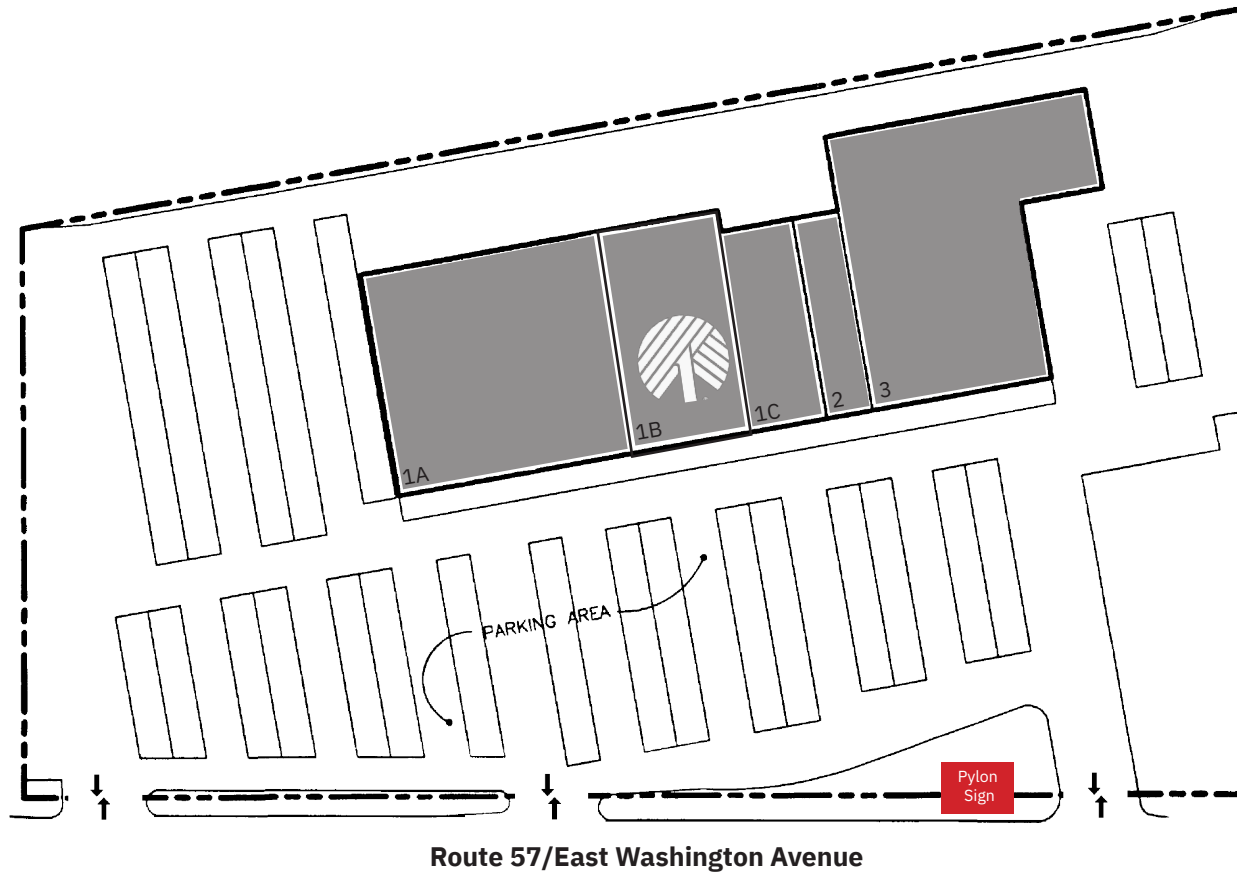

# Warren Plaza

401 EAST WASHINGTON AVENUE | WASHINGTON, NJ 07882

## SITE PLAN

### SF

1A	State of New Jersey	16,600
1B	Dollar Tree	9,289
1C	State of New Jersey	7,803
2	CB Pet Market	4,360
3	Herbalist Alchemist	23,150