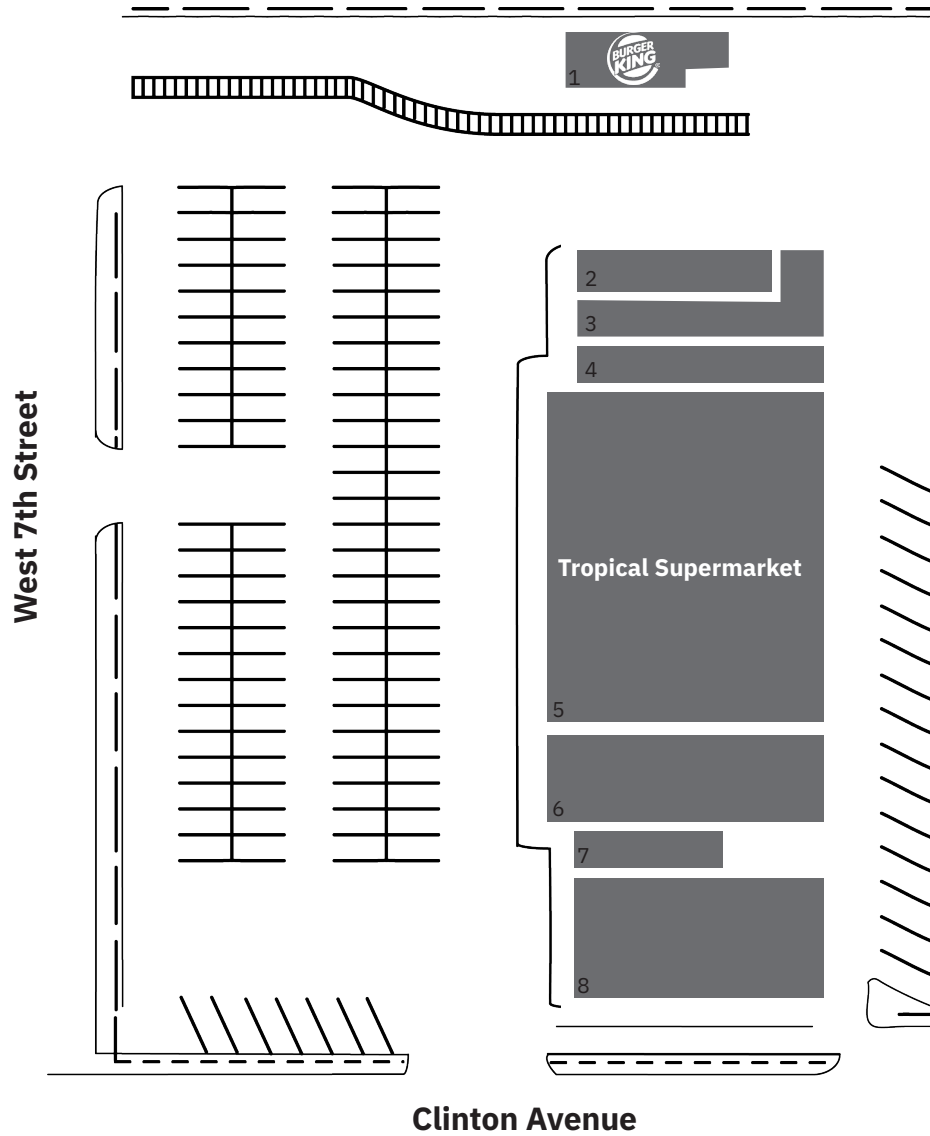

# Clinton Corners

1225 W 7TH STREET | SOUTH PLAINFIELD, NJ 07063

## SITE PLAN

### TENANT ROSTER

		SF
1	Burger King	2,330
2	Chinese Restaurant	1,400
3	Modern Nails	1,794
4	Laundromat	1,960
5	Tropical Supermarket	15,802
6	Blue Habanero <i>Opening soon!</i>	2,145
7	Pharmacy	900
8	Beauty Supply	4,000