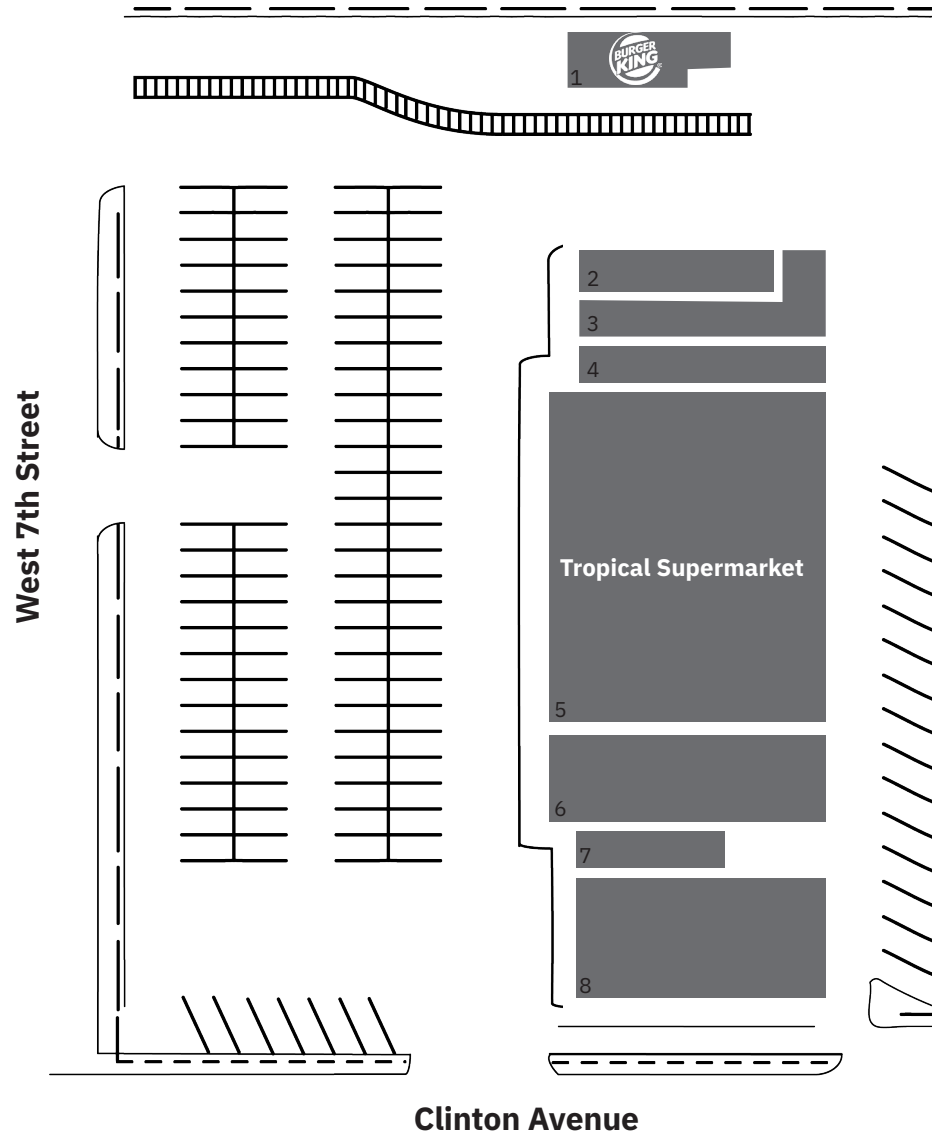

# Clinton Corners

1225 W 7TH STREET | SOUTH PLAINFIELD, NJ 07063

## SITE PLAN

### TENANT ROSTER

		SF
1	Burger King	2,330
2	Chinese Restaurant	1,400
3	Modern Nails	1,794
4	Laundromat	1,960
5	Tropical Supermarket <i>Opening soon!</i>	15,802
6	Blue Habanero <i>Opening soon!</i>	2,145
7	Pharmacy	900
8	Beauty Supply	4,000