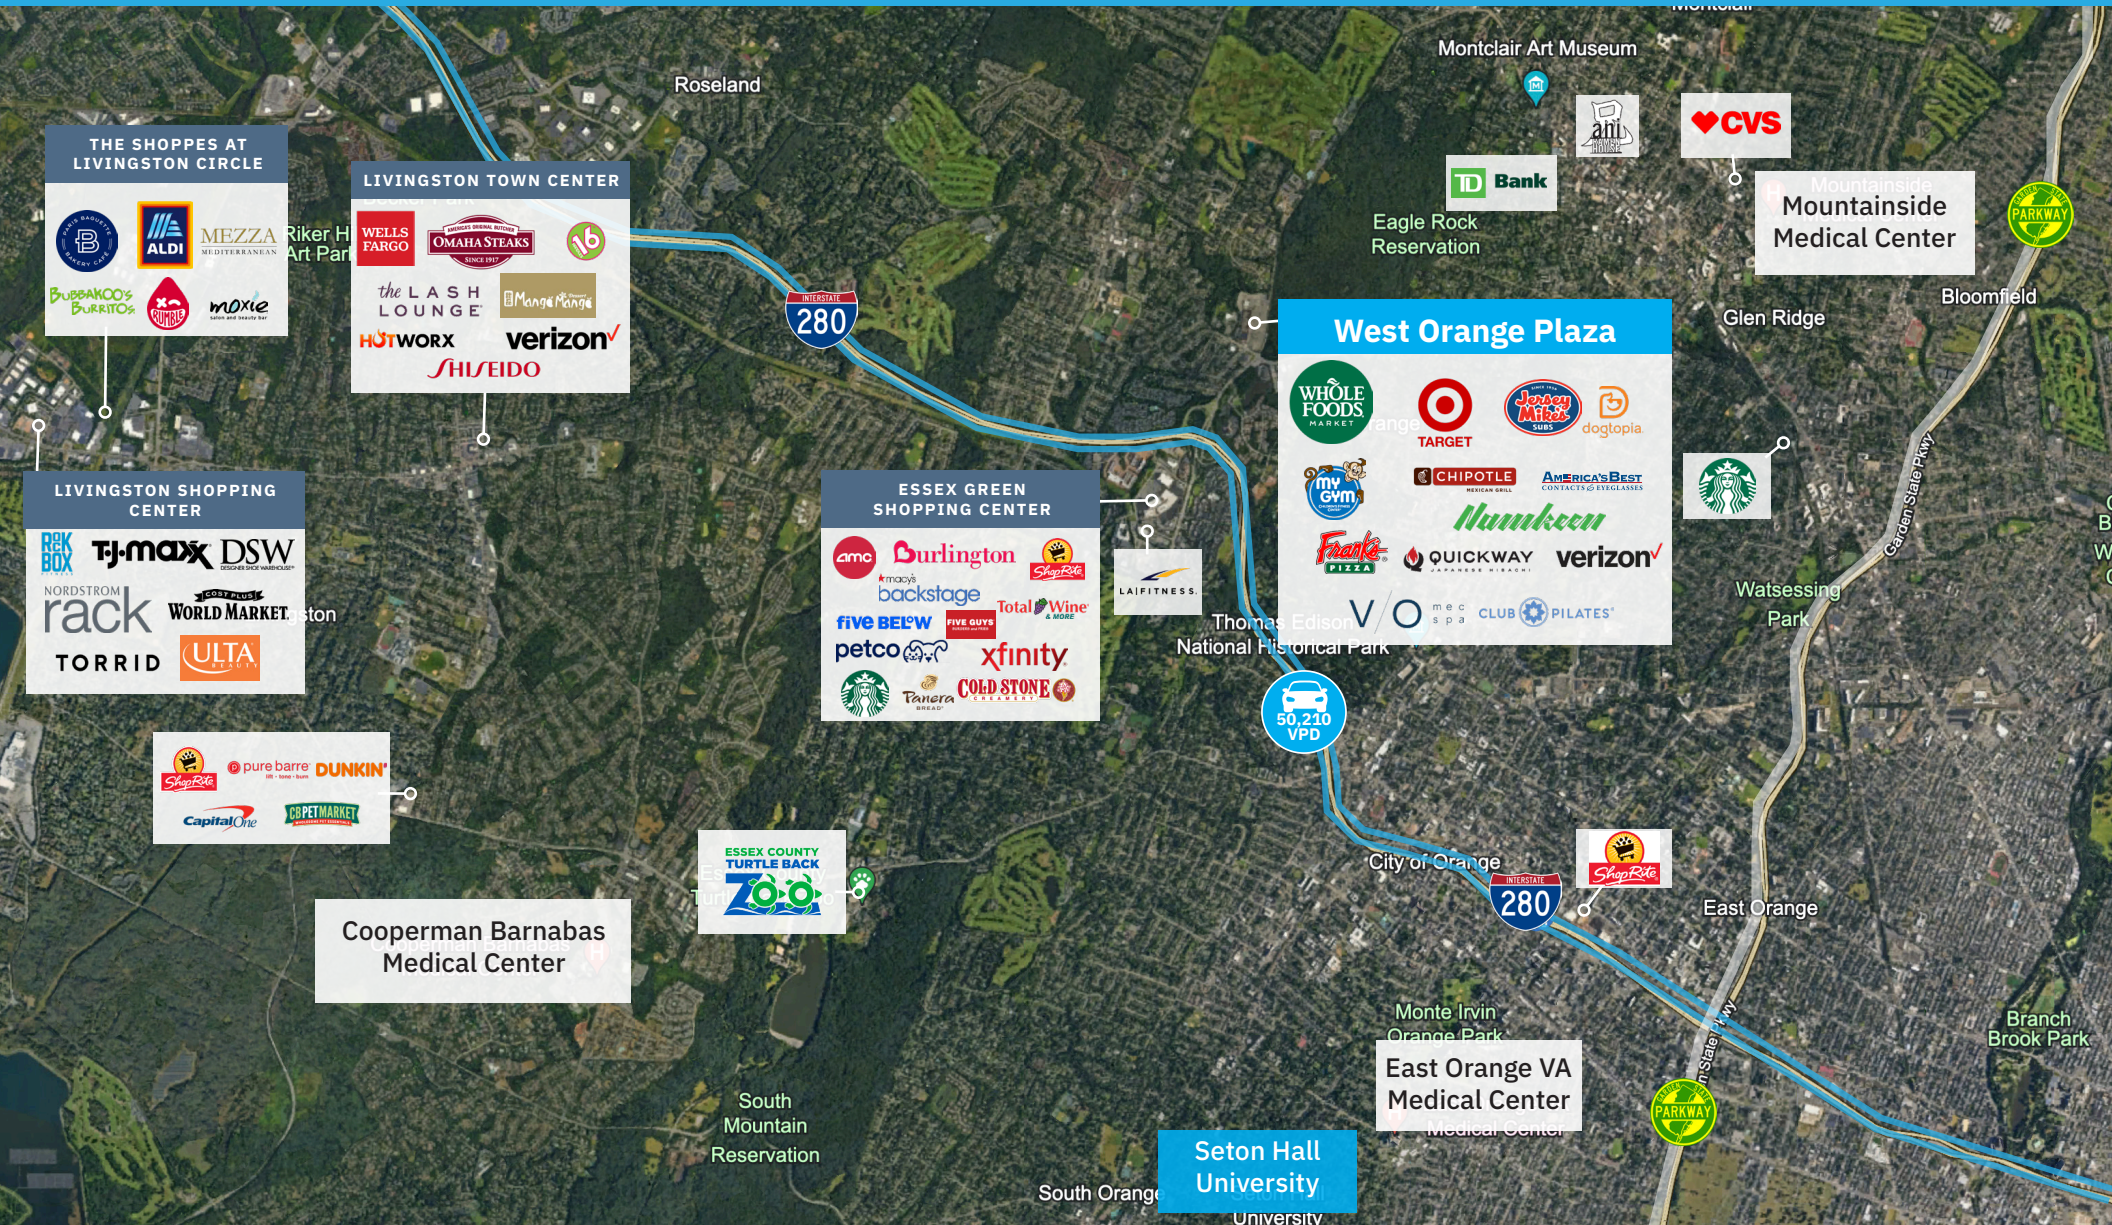

### THE SHOPPES AT LIVINGSTON CIRCLE

- BANK OF AMERICA
- ALDI
- MEZZA MEDITERRANEAN
- BUBBAKOO'S BURRITOS
- RUHOPE
- MOXIE

### LIVINGSTON SHOPPING CENTER

- REK BOX
- TJ-maxx
- DSW
- NORDSTROM
- rack
- WORLD MARKET
- TORRID
- ULTA

- pure barre
- DUNKIN'
- ShopRite
- Capital One
- CBPETMARKET

Cooperman Barnabas Medical Center

- ESSEX COUNTY TURTLE BACK ZOO

### ESSEX GREEN SHOPPING CENTER

- amc
- Burlington
- ShopRite
- backstage
- LAIFITNESS
- five BEL'W
- FIVE GUYS
- Total Wine & MORE
- petco
- xfinity
- Starbucks
- Panera Bread
- COLD STONE

### West Orange Plaza

- WHOLE FOODS MARKET
- Target
- Jersey Mike's
- dogtopia
- my gym
- CHIPOTLE
- AMERICA'S BEST CONTACT LENSES
- Nunkeen
- Frankie's PIZZA
- QUICKWAY
- verizon
- me spa
- CLUB PILATES